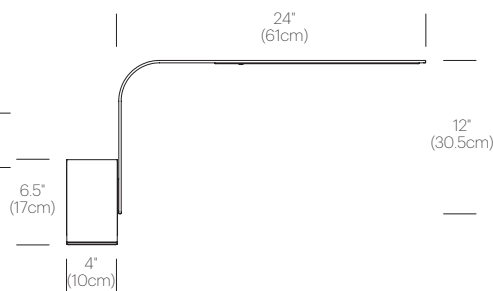

CERTIFICATIONS

PACKAGING WEIGHT AND DIMENSIONS

LIM:	8.95LBS	25.5" X 13.5" X 2.5"
	4.1KGS	65cm X 34cm X 6cm

NOTES

- Occupancy sensor model available upon request
- Custom requests can be considered on volume orders

FINISHES

BRUSHED ALUMINUM

GRAPHITE

WHITE

DIMENSIONS

LIM L

LIM C

LIM FLOOR