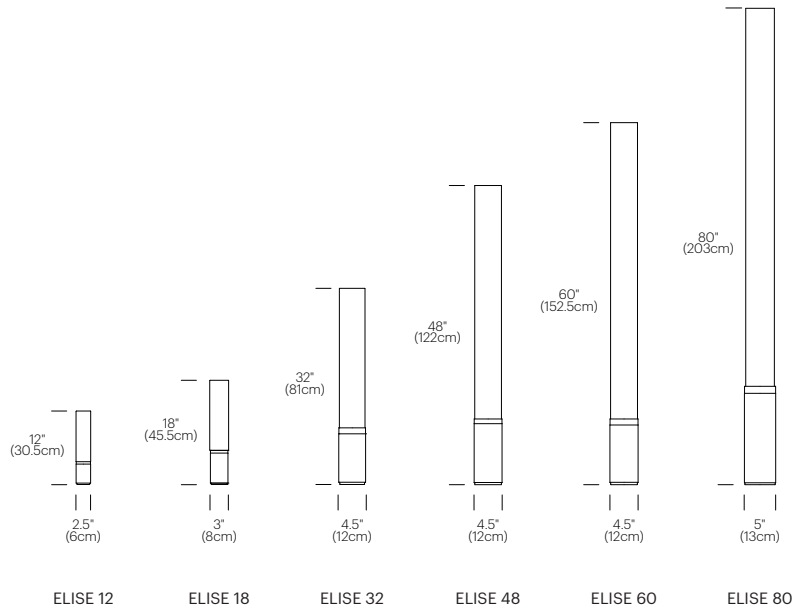

Pablo®

ELISE

ELISE

DESCRIPTION

The timeless Elise lamp pays tribute to the advent of the machine age. Its refined machined aluminum base combined with its towering frosted acrylic diffuser serves as the perfect combination for elegant lighting. Elise features full-range dimming capability to set the mood in any environment.

DESIGNER

Pablo Pardo 1998

MATERIALS

- Aluminum base
- Polycarbonate diffuser

FEATURES

- Full-range dim (in-line rotary dimmer)

SPECIFICATIONS

- Voltage: 120V or 240V
- Cord Length: 6' (182cm)
- 1 year warranty
- Certifications: UL listed components

BULB TYPE

- Elise 12: E14 / 25W- Torpedo Frosted White
- Elise 18: E26 / 40W- T-10 Frosted White
- Elise 32/48/60: E26 / 75W-PAR30 NSP bulb
- Elise 80: E26 / 90W-PAR38 NSP bulb

DIMENSIONS

ELISE

FINISH OPTIONS