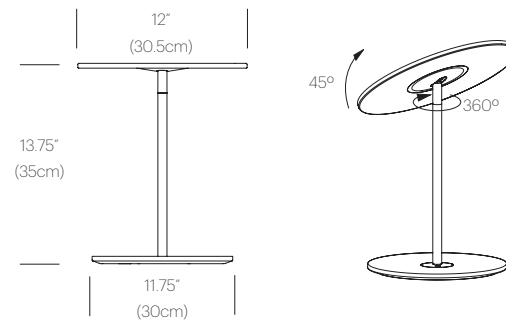

FINISHES

DIMENSIONS

CIRCA TABLE