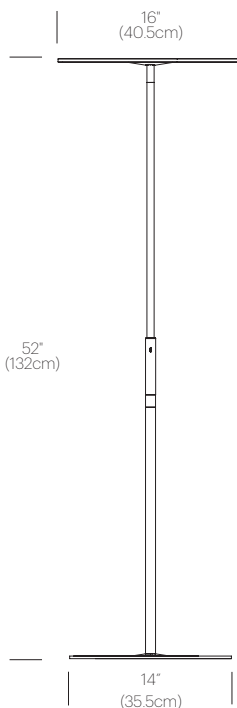

## DIMENSIONS

## PACKAGING WEIGHT AND DIMENSIONS

Circa Floor:	21.9LBS	29" X 18" X 3.5"
	9.9KGS	74cm X 46cm X 9cm
Circa Floor Pedestal:	2.85LBS	11" X 11" X 3"
	1.3KGS	28cm X 28cm X 8cm

## DIMENSIONS

CIRCA FLOOR

CIRCA FLOOR+PEDESTAL