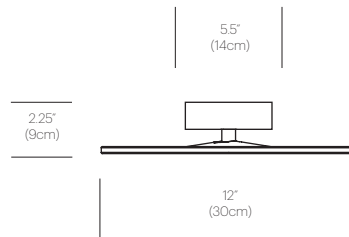

FINISHES

DIMENSIONS

CIRCA FLUSH 12