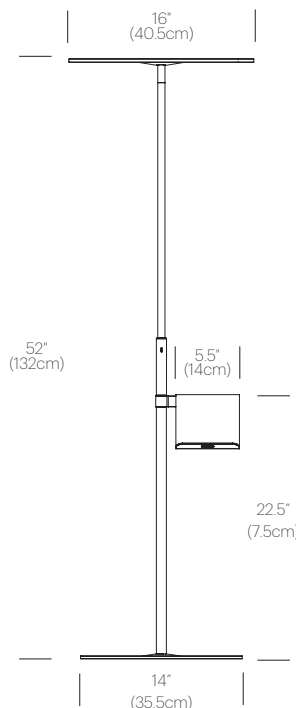

## DIMENSIONS

## PACKAGING WEIGHT AND DIMENSIONS

Circa Floor:	21.9LBS	29" X 18" X 3.5"
	9.9KGS	74cm X 46cm X 9cm
Circa Floor Pedestal:	2.85LBS	11" X 11" X 3"
	1.3KGS	28cm X 28cm X 8cm

## DIMENSIONS

CIRCA FLOOR

CIRCA FLOOR+PEDESTAL