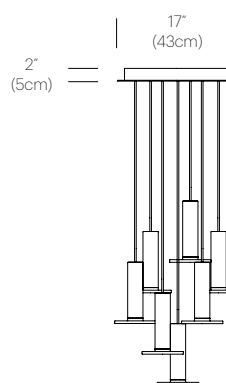

## PACKAGING WEIGHT AND DIMENSIONS

|                        |         |                    |
|------------------------|---------|--------------------|
| Cielo:                 | 3.65LBS | 11" X 7.5" X 7.5"  |
|                        | 1.7KGS  | 28cm X 19cm X 19cm |
| Chandelier canopy 17": | 15LBS   | 22" X 22" X 6"     |
|                        | 6.8KGS  | 56cm X 56cm X 15cm |
| Chandelier canopy 26": | 30LBS   | 32" X 32" X 6"     |
|                        | 13.6KGS | 81cm X 81cm X 15cm |

## DIMENSIONS

CIELO CHANDELIER 3

CIELO CHANDELIER 5

CIELO CHANDELIER CANOPY 3, 5, 7

CIELO CHANDELIER CANOPY 13

CIELO CHANDELIER 7

CIELO CHANDELIER 13