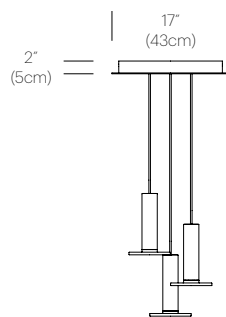

## PACKAGING WEIGHT AND DIMENSIONS

|                        |         |                    |
|------------------------|---------|--------------------|
| Cielo:                 | 3.65LBS | 11" X 7.5" X 7.5"  |
|                        | 1.7KGS  | 28cm X 19cm X 19cm |
| Chandelier canopy 17": | 15LBS   | 22" X 22" X 6"     |
|                        | 6.8KGS  | 56cm X 56cm X 15cm |
| Chandelier canopy 26": | 30LBS   | 32" X 32" X 6"     |
|                        | 13.6KGS | 81cm X 81cm X 15cm |

## DIMENSIONS

CIELO CHANDELIER 3

CIELO CHANDELIER 5

CIELO CHANDELIER CANOPY 3, 5, 7

CIELO CHANDELIER CANOPY 13

CIELO CHANDELIER 7

CIELO CHANDELIER 13