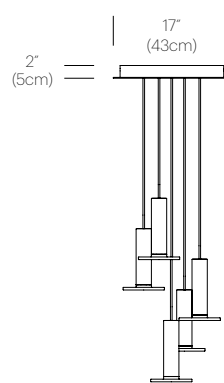

## PACKAGING WEIGHT AND DIMENSIONS

|                        |         |                    |
|------------------------|---------|--------------------|
| Cielo:                 | 3.65LBS | 11" X 7.5" X 7.5"  |
|                        | 1.7KGS  | 28cm X 19cm X 19cm |
| Chandelier canopy 17": | 15LBS   | 22" X 22" X 6"     |
|                        | 6.8KGS  | 56cm X 56cm X 15cm |
| Chandelier canopy 26": | 30LBS   | 32" X 32" X 6"     |
|                        | 13.6KGS | 81cm X 81cm X 15cm |

### CIELO CANOPY

WHITE

## DIMENSIONS

CIELO CHANDELIER 3

CIELO CHANDELIER 5

CIELO CHANDELIER CANOPY 3, 5, 7

CIELO CHANDELIER CANOPY 13

CIELO CHANDELIER 7

CIELO CHANDELIER 13