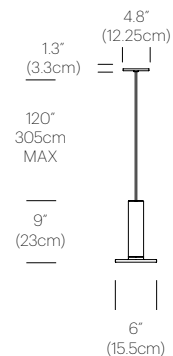

## PACKAGING WEIGHT AND DIMENSIONS

|        |         |                    |
|--------|---------|--------------------|
| Cielo: | 3.65LBS | 11" X 7.5" X 7.5"  |
|        | 1.7KGS  | 28cm X 19cm X 19cm |

## DIMENSIONS

CIELO