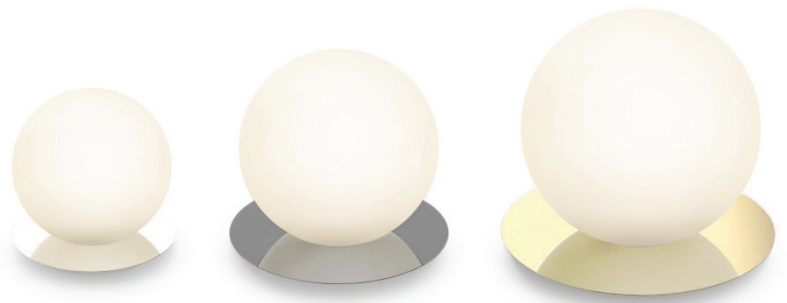

FIXTURE TYPE

Table

LIGHT SOURCE

(1) A19 LED Bulb, Warm Dim (included)

LIGHT CONTROL

In-line dimmer

PRODUCT CODES

Bola Sphere Table 8 (Chrome):	BOLA SPH TBL 8 CRM
Bola Sphere Table 8 (Brass):	BOLA SPH TBL 8 BRA
Bola Sphere Table 8 (Rose Gold):	BOLA SPH TBL 8 RGD
Bola Sphere Table 8 (Gunmetal):	BOLA SPH TBL 8 GUN
Bola Sphere Table 10 (Chrome):	BOLA SPH TBL 10 CRM
Bola Sphere Table 10 (Brass):	BOLA SPH TBL 10 BRA
Bola Sphere Table 10 (Rose Gold):	BOLA SPH TBL 10 RGD
Bola Sphere Table 10 (Gunmetal):	BOLA SPH TBL 10 GUN
Bola Sphere Table 12 (Chrome):	BOLA SPH TBL 12 CRM
Bola Sphere Table 12 (Brass):	BOLA SPH TBL 12 BRA
Bola Sphere Table 12 (Rose Gold):	BOLA SPH TBL 12 RGD
Bola Sphere Table 12 (Gunmetal):	BOLA SPH TBL 12 GUN

FEATURES

Fully dimmable

SPECIFICATIONS

Voltage: 120V or 240V, 50/60Hz

Power Consumption:

LED Warm Dim Bulb: 9.5W (60W equivalent)

Color Temperature: 2200-2700K

Luminosity: 800 Lumens

Luminaire Efficacy: 84 Lumens/Watt MAX

Cord Length: 6' (1.8m)

1 year warranty

CERTIFICATION

PACKAGING WEIGHTS AND DIMENSIONS

BOLA SPH 8:	4LBS	10" X 10" X 14.5"
	1.8KGS	25cm X 25cm X 37cm
BOLA SPH 10:	4.2LBS	13" X 13" X 18"
	1.9KGS	33cm X 33cm X 46cm
BOLA SPH 12:	5.2LBS	16" X 16" X 21"
	2.4KGS	40cm X 40cm X 53cm

NOTES

Custom requests can be considered on volume orders