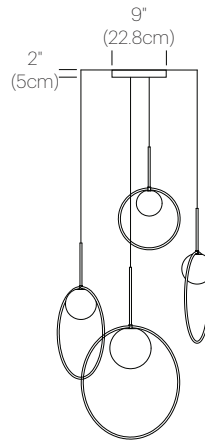

Bola's elegant reflective ring and globe design can be suspended in a variety of custom arrangements in round and liner configurations. With Bola Multi-Light, up to 12 lamps can be grouped together in a variety of mixed ring sizes to form stunning luminaire displays. Both size and shape of the grouping is controlled by lamp quantity and positioning relative to the Multi-Light canopy. Swag mounts are provided to extend the lights out into space along with an ample cord length of 8.9' (270cm) to offer a wide array of unique solution.

Note: DTW Models Available Upon Request

Luminosity: 640 Lumens (12"), 1160 Lumens (18"),

1550 Lumens (22")

Luminaire Efficacy: 57 Lumens/Watt

Color Rendition Index: 95 CRI

50K hour lifespan

Cord Length: 8.9' (2.7m) (Field cuttable)

CERTIFICATIONS

PACKAGING WEIGHT AND DIMENSIONS

BOLA 12 HALO	4LBS	13.25" X 13" X 7.25"
	1.8KG	34cm X 33cm X 18cm
BOLA 18 HALO	5.7LBS	18" X 18" X 8.5"
	2.6KG	46cm X 46cm X 22cm
BOLA 22 HALO	8.2LBS	22" X 22" X 10.5"
	3.7KG	56cm X 56cm X 27cm
BOLA CAN 9	3.5LBS	9.25" X 9.25" X 2.25"
	1.6KG	24cm X 24cm X 5.7cm
BOLA CAN 12	6LBS	22" X 22" X 10.5"
	2.7KG	31cm X 31cm X 5.7cm

DIMENSIONS

BOLA HALO MULTI-LIGHT
12, 18, 22

BOLA HALO MULTI-LIGHT
12, 18, 18, 22

BOLA HALO MULTI-LIGHT
12, 18, 18, 22, 22

BOLA HALO MULTI-LIGHT
12, 18, 22 (x2)

BOLA HALO MULTI-LIGHT
12, 18, 22 (x4)

BOLA HALO MULTI-LIGHT
CANOPY