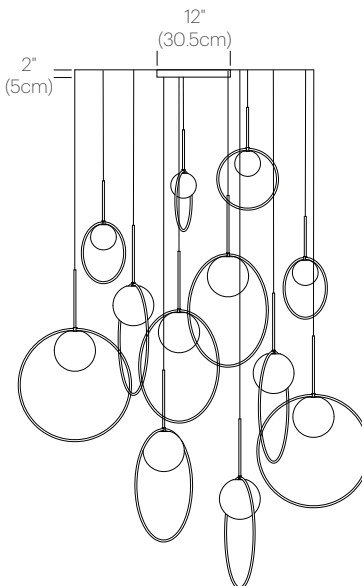

SPECIFICATIONS

Voltage: 120V, 240V, or 277V 50/60Hz
Power Consumption: 8W (12"), 15W (18"), 20W (22")
Color Temperature: 2700K
or DTW Dim-to-Warm (1800K-2700K)LED Model
Note: *DTW Models Available Upon Request*
Luminosity: 640 Lumens (12"), 1160 Lumens (18"), 1550 Lumens (22")
Luminaire Efficacy: 57 Lumens/Watt
Color Rendition Index: 95 CRI
50K hour lifespan
Cord Length: 8.9' (2.7m) (Field cuttable)

Bola's elegant reflective ring and globe design can be suspended in a variety of custom arrangements in round and liner configurations. With Bola Multi-Light, up to 12 lamps can be grouped together in a variety of mixed ring sizes to form stunning luminaire displays. Both size and shape of the grouping is controlled by lamp quantity and positioning relative to the Multi-Light canopy. Swag mounts are provided to extend the lights out into space along with an ample cord length of 8.9' (270cm) to offer a wide array of unique solution.

Note: DTW Models Available Upon Request

Luminosity: 640 Lumens (12"), 1160 Lumens (18"),

1550 Lumens (22")

Luminaire Efficacy: 57 Lumens/Watt

Color Rendition Index: 95 CRI

50K hour lifespan

Cord Length: 8.9' (2.7m) (Field cuttable)

DIMENSIONS

BOLA HALO MULTI-LIGHT
12, 18, 22

BOLA HALO MULTI-LIGHT
12, 18, 18, 22

BOLA HALO MULTI-LIGHT
12, 18, 18, 22, 22

BOLA HALO MULTI-LIGHT
12, 18, 22 (x2)

BOLA HALO MULTI-LIGHT
12, 18, 22 (x4)

BOLA HALO MULTI-LIGHT
CANOPY