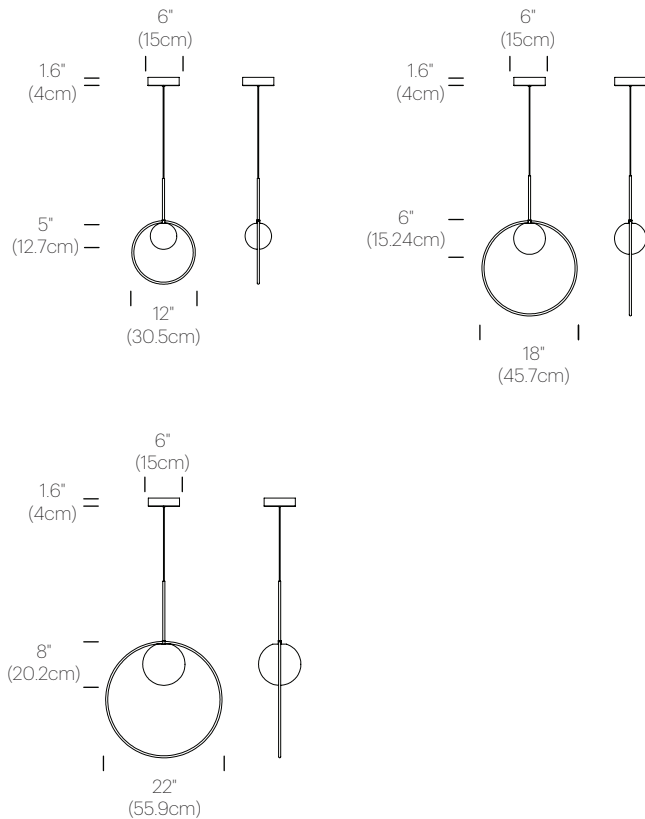

DIMENSIONS