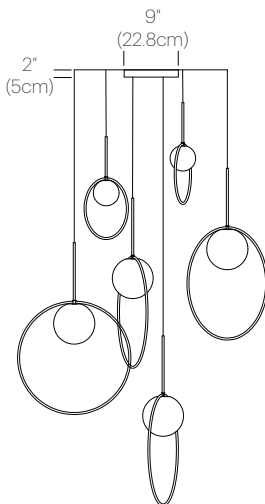

Bola's elegant reflective ring and globe design can be suspended in a variety of custom arrangements in round and liner configurations. With Bola Multi-Light, up to 12 lamps can be grouped together in a variety of mixed ring sizes to form stunning luminaire displays. Both size and shape of the grouping is controlled by lamp quantity and positioning relative to the Multi-Light canopy. Swag mounts are provided to extend the lights out into space along with an ample cord length of 8.9' (270cm) to offer a wide array of unique solution.

Note: DTW Models Available Upon Request

Luminosity: 640 Lumens (12"), 1160 Lumens (18"),

1550 Lumens (22")

Luminaire Efficacy: 57 Lumens/Watt

Color Rendition Index: 95 CRI

50K hour lifespan

Cord Length: 8.9' (2.7m) (Field cuttable)

CERTIFICATIONS

PACKAGING WEIGHT AND DIMENSIONS

BOLA 12 HALO	4LBS	13.25" X 13" X 7.25"
	1.8KG	34cm X 33cm X 18cm
BOLA 18 HALO	5.7LBS	18" X 18" X 8.5"
	2.6KG	46cm X 46cm X 22cm
BOLA 22 HALO	8.2LBS	22" X 22" X 10.5"
	3.7KG	56cm X 56cm X 27cm
BOLA CAN 9	3.5LBS	9.25" X 9.25" X 2.25"
	1.6KG	24cm X 24cm X 5.7cm
BOLA CAN 12	6LBS	22" X 22" X 10.5"
	2.7KG	31cm X 31cm X 5.7cm

DIMENSIONS

BOLA HALO MULTI-LIGHT
12, 18, 22

BOLA HALO MULTI-LIGHT
12, 18, 18, 22

BOLA HALO MULTI-LIGHT
12, 18, 18, 22, 22

BOLA HALO MULTI-LIGHT
12, 18, 22 (x2)

BOLA HALO MULTI-LIGHT
12, 18, 22 (x4)

BOLA HALO MULTI-LIGHT
CANOPY