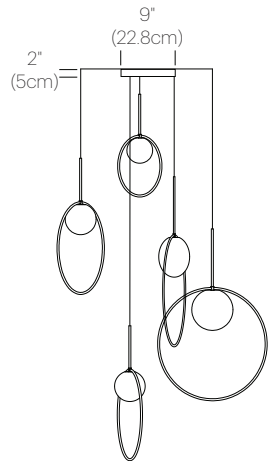

Bola's elegant reflective ring and globe design can be suspended in a variety of custom arrangements in round and liner configurations. With Bola Multi-Light, up to 12 lamps can be grouped together in a variety of mixed ring sizes to form stunning luminaire displays. Both size and shape of the grouping is controlled by lamp quantity and positioning relative to the Multi-Light canopy. Swag mounts are provided to extend the lights out into space along with an ample cord length of 8.9' (270cm) to offer a wide array of unique solution.

Note: DTW Models Available Upon Request

Luminosity: 640 Lumens (12"), 1160 Lumens (18"),

1550 Lumens (22")

Luminaire Efficacy: 57 Lumens/Watt

Color Rendition Index: 95 CRI

50K hour lifespan

Cord Length: 8.9' (2.7m) (Field cuttable)

CERTIFICATIONS

PACKAGING WEIGHT AND DIMENSIONS

BOLA 12 HALO	4LBS	13.25" X 13" X 7.25"
	1.8KG	34cm X 33cm X 18cm
BOLA 18 HALO	5.7LBS	18" X 18" X 8.5"
	2.6KG	46cm X 46cm X 22cm
BOLA 22 HALO	8.2LBS	22" X 22" X 10.5"
	3.7KG	56cm X 56cm X 27cm
BOLA CAN 9	3.5LBS	9.25" X 9.25" X 2.25"
	1.6KG	24cm X 24cm X 5.7cm
BOLA CAN 12	6LBS	22" X 22" X 10.5"
	2.7KG	31cm X 31cm X 5.7cm

DIMENSIONS

BOLA HALO MULTI-LIGHT
12, 18, 22

BOLA HALO MULTI-LIGHT
12, 18, 18, 22

BOLA HALO MULTI-LIGHT
12, 18, 18, 22, 22

BOLA HALO MULTI-LIGHT
12, 18, 22 (x2)

BOLA HALO MULTI-LIGHT
12, 18, 22 (x4)

BOLA HALO MULTI-LIGHT
CANOPY