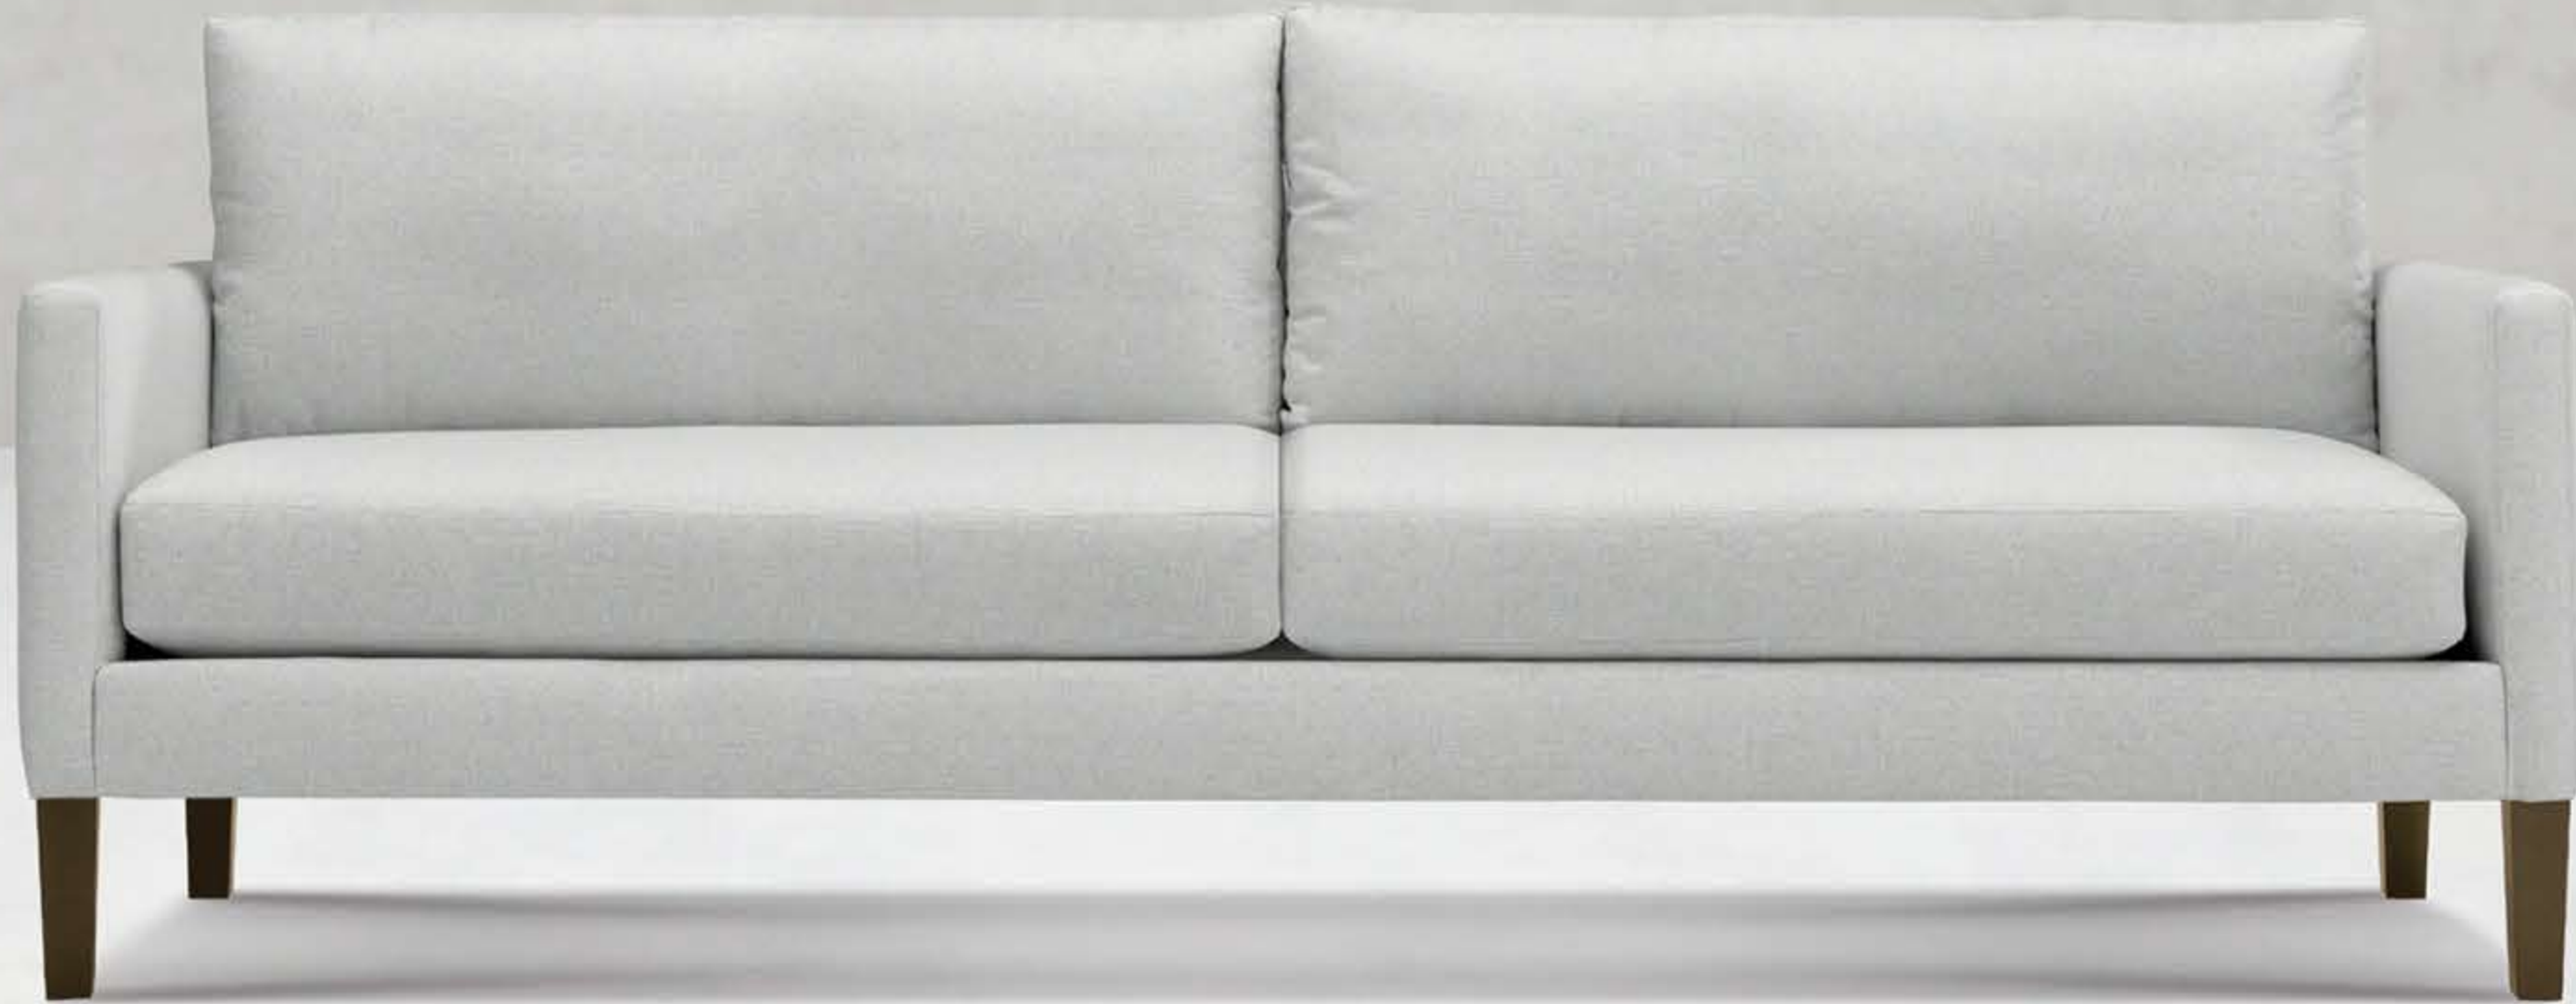

THE TUESDAY

WALNUT FINISH ONLY
CHOICE OF STANDARD OR FEATHER & DOWN CUSHIONS

| | |
|---------|----------------|
| 5552022 | LOVESEAT |
| TOTAL | W59" D37" H32" |
| SEAT | W52" D22" H18" |
| ARMS | --- --- H24" |