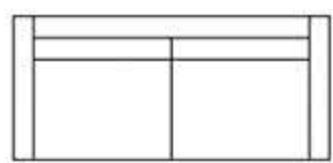

THE TUESDAY

WALNUT FINISH ONLY
CHOICE OF STANDARD OR FEATHER & DOWN CUSHIONS

| | |
|---------|----------------|
| 5552022 | LOVESEAT |
| TOTAL | W59" D37" H32" |
| SEAT | W52" D22" H18" |
| ARMS | --- --- H24" |

| | |
|---------|----------------|
| 5552122 | RIGHT LOVESEAT |
| TOTAL | W56" D37" H32" |
| SEAT | W52" D22" H18" |
| ARMS | --- --- H24" |

| | |
|---------|----------------|
| 5552222 | LEFT LOVESEAT |
| TOTAL | W56" D37" H32" |
| SEAT | W52" D22" H18" |
| ARMS | --- --- H24" |

| | |
|---------|------------------|
| 5502322 | ARMLESS LOVESEAT |
| TOTAL | W52" D37" H32" |
| SEAT | W52" D22" H18" |
| ARMS | --- --- --- |

| | |
|---------|-------------------|
| 5553133 | RIGHT CORNER SOFA |
| TOTAL | W92" D37" H32" |
| SEAT | W79" D22" H18" |
| ARMS | --- --- H24" |

| | |
|---------|------------------|
| 5553233 | LEFT CORNER SOFA |
| TOTAL | W92" D37" H32" |
| SEAT | W79" D22" H18" |
| ARMS | --- --- H24" |

| | |
|---------|----------------|
| 5553022 | SOFA |
| TOTAL | W86" D37" H32" |
| SEAT | W78" D22" H18" |
| ARMS | --- --- H24" |