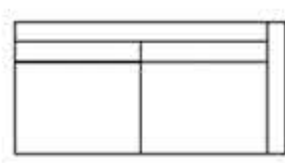

THE TUESDAY

WALNUT FINISH ONLY
CHOICE OF STANDARD OR FEATHER & DOWN CUSHIONS

| | |
|---------|----------------|
| 5552022 | LOVESEAT |
| TOTAL | W59" D37" H32" |
| SEAT | W52" D22" H18" |
| ARMS | --- --- H24" |

| | |
|---------|----------------|
| 5552122 | RIGHT LOVESEAT |
| TOTAL | W56" D37" H32" |
| SEAT | W52" D22" H18" |
| ARMS | --- --- H24" |

| | |
|---------|----------------|
| 5552222 | LEFT LOVESEAT |
| TOTAL | W56" D37" H32" |
| SEAT | W52" D22" H18" |
| ARMS | --- --- H24" |