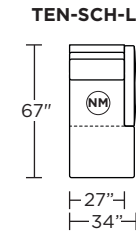

TENNESSEE

Standard Features:

- Advanced unidirectional suspension system
- Premium high-density, high-resiliency foam seat cushions
- Single-needle top-stitch
- In-arm control panel includes 2-amp USB charging port
- Stationary armless seats
- Lifetime warranty on frame and suspension
- Five-year warranty on mechanism
- Three-year warranty on motor
- Quick-ship delivery

Options:

- Premium high-density, high-resiliency foam seat cushions encased in down
- Back cushion options: **Hills** (channels), **Ridge** (saddle), **Valley** (tufted), **Tuck** (one seam), or **Plain**
- Contrasting stitch detail available in Black, Brown, Charcoal, Cream, Espresso, Grey, Lemon, Pink, Royal, Scarlet, Tangerine, or Teal thread color
- Option of motion in armless seats
- Lithium-ion battery pack available
- Battery pack has one-year warranty
- Wood legs available in Acorn, Espresso or Walnut finish

Please use actual leather, fabric, Crypton®, Sunbrella® and Ultrasuede® swatches when specifying furniture as the colors shown may vary due to the printing process.

Note: Microfiber fabrics such as SUEDELIFE and VEELIFE not suggested for this style. Please contact American Leather® Support Services for a complete list of recommended fabrics.

MOTION LEGEND:

- (M) = Motion only
- (O) = Optional motion or stationary
- (NM) = No motion available

BACK CUSHION OPTIONS:

- **Hills (Channels)**
- **Ridge (Saddle)**
- **Valley (Tufted)**
- **Tuck (One Seam)**
- **Plain**

Note: Dotted line indicates seam on leather, Ultrasuede® and up the roll fabrics. Seams are eliminated with railroaded fabrics.

Scale: 1/8 inch = 1 foot
All dimensions are approximate and subject to change.
Specify components from the sitting position.

V.10.13.22