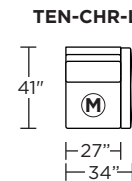

TENNESSEE

Standard Features:

- Advanced unidirectional suspension system
- Premium high-density, high-resiliency foam seat cushions
- Single-needle top-stitch
- In-arm control panel includes 2-amp USB charging port
- Stationary armless seats
- Lifetime warranty on frame and suspension
- Five-year warranty on mechanism
- Three-year warranty on motor
- Quick-ship delivery

Options:

- Premium high-density, high-resiliency foam seat cushions encased in down
- Back cushion options: **Hills** (channels), **Ridge** (saddle), **Valley** (tufted), **Tuck** (one seam), or **Plain**
- Contrasting stitch detail available in Black, Brown, Charcoal, Cream, Espresso, Grey, Lemon, Pink, Royal, Scarlet, Tangerine, or Teal thread color
- Option of motion in armless seats
- Lithium-ion battery pack available
- Battery pack has one-year warranty
- Wood legs available in Acorn, Espresso or Walnut finish

Please use actual leather, fabric, Crypton®, Sunbrella® and Ultrasuede® swatches when specifying furniture as the colors shown may vary due to the printing process.

Note: Microfiber fabrics such as SUEDELIFE and VEELIFE not suggested for this style. Please contact American Leather® Support Services for a complete list of recommended fabrics.

MOTION LEGEND:

- (M) = Motion only
- (O) = Optional motion or stationary
- (NM) = No motion available

BACK CUSHION OPTIONS:

- **Hills (Channels)**
- **Ridge (Saddle)**
- **Valley (Tufted)**
- **Tuck (One Seam)**
- **Plain**

Note: Dotted line indicates seam on leather, Ultrasuede® and up the roll fabrics. Seams are eliminated with railroaded fabrics.

Scale: 1/8 inch = 1 foot
All dimensions are approximate and subject to change.
Specify components from the sitting position.

V.10.13.22