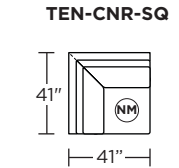

TENNESSEE

Standard Features:

- Advanced unidirectional suspension system
- Premium high-density, high-resiliency foam seat cushions
- Single-needle top-stitch
- In-arm control panel includes 2-amp USB charging port
- Stationary armless seats
- Lifetime warranty on frame and suspension
- Five-year warranty on mechanism
- Three-year warranty on motor
- Quick-ship delivery

Options:

- Premium high-density, high-resiliency foam seat cushions encased in down
- Back cushion options: **Hills** (channels), **Ridge** (saddle), **Valley** (tufted), **Tuck** (one seam), or **Plain**
- Contrasting stitch detail available in Black, Brown, Charcoal, Cream, Espresso, Grey, Lemon, Pink, Royal, Scarlet, Tangerine, or Teal thread color
- Option of motion in armless seats
- Lithium-ion battery pack available
- Battery pack has one-year warranty
- Wood legs available in Acorn, Espresso or Walnut finish

Please use actual leather, fabric, Crypton®, Sunbrella® and Ultrasuede® swatches when specifying furniture as the colors shown may vary due to the printing process.

Note: Microfiber fabrics such as SUEDELIFE and VEELIFE not suggested for this style. Please contact American Leather® Support Services for a complete list of recommended fabrics.

MOTION LEGEND:

- (M) = Motion only
- (O) = Optional motion or stationary
- (NM) = No motion available

BACK CUSHION OPTIONS:

- **Hills (Channels)**
- **Ridge (Saddle)**
- **Valley (Tufted)**
- **Tuck (One Seam)**
- **Plain**

Note: Dotted line indicates seam on leather, Ultrasuede® and up the roll fabrics. Seams are eliminated with railroaded fabrics.

Scale: 1/8 inch = 1 foot
All dimensions are approximate and subject to change.
Specify components from the sitting position.

V.10.13.22