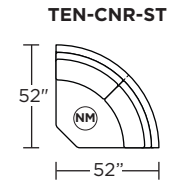

TENNESSEE

Standard Features:

- Advanced unidirectional suspension system
- Premium high-density, high-resiliency foam seat cushions
- Single-needle top-stitch
- In-arm control panel includes 2-amp USB charging port
- Stationary armless seats
- Lifetime warranty on frame and suspension
- Five-year warranty on mechanism
- Three-year warranty on motor
- Quick-ship delivery

Options:

- Premium high-density, high-resiliency foam seat cushions encased in down
- Back cushion options: **Hills** (channels), **Ridge** (saddle), **Valley** (tufted), **Tuck** (one seam), or **Plain**
- Contrasting stitch detail available in Black, Brown, Charcoal, Cream, Espresso, Grey, Lemon, Pink, Royal, Scarlet, Tangerine, or Teal thread color
- Option of motion in armless seats
- Lithium-ion battery pack available
- Battery pack has one-year warranty
- Wood legs available in Acorn, Espresso or Walnut finish

Please use actual leather, fabric, Crypton®, Sunbrella® and Ultrasuede® swatches when specifying furniture as the colors shown may vary due to the printing process.

Note: Microfiber fabrics such as SUEDELIFE and VEELIFE not suggested for this style. Please contact American Leather® Support Services for a complete list of recommended fabrics.

MOTION LEGEND:

- (M) = Motion only
- (O) = Optional motion or stationary
- (NM) = No motion available

BACK CUSHION OPTIONS:

- **Hills (Channels)**
- **Ridge (Saddle)**
- **Valley (Tufted)**
- **Tuck (One Seam)**
- **Plain**

Note: Dotted line indicates seam on leather, Ultrasuede® and up the roll fabrics. Seams are eliminated with railroaded fabrics.

Scale: 1/8 inch = 1 foot
All dimensions are approximate and subject to change.
Specify components from the sitting position.

V.10.13.22