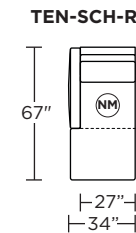

TENNESSEE

Standard Features:

- Advanced unidirectional suspension system
- Premium high-density, high-resiliency foam seat cushions
- Single-needle top-stitch
- In-arm control panel includes 2-amp USB charging port
- Stationary armless seats
- Lifetime warranty on frame and suspension
- Five-year warranty on mechanism
- Three-year warranty on motor
- Quick-ship delivery

Options:

- Premium high-density, high-resiliency foam seat cushions encased in down
- Back cushion options: **Hills** (channels), **Ridge** (saddle), **Valley** (tufted), **Tuck** (one seam), or **Plain**
- Contrasting stitch detail available in Black, Brown, Charcoal, Cream, Espresso, Grey, Lemon, Pink, Royal, Scarlet, Tangerine, or Teal thread color
- Option of motion in armless seats
- Lithium-ion battery pack available
- Battery pack has one-year warranty
- Wood legs available in Acorn, Espresso or Walnut finish

Please use actual leather, fabric, Crypton®, Sunbrella® and Ultrasuede® swatches when specifying furniture as the colors shown may vary due to the printing process.

Note: Microfiber fabrics such as SUEDELIFE and VEELIFE not suggested for this style. Please contact American Leather® Support Services for a complete list of recommended fabrics.

MOTION LEGEND:

- (M) = Motion only
- (O) = Optional motion or stationary
- (NM) = No motion available

BACK CUSHION OPTIONS:

- **Hills (Channels)**
- **Ridge (Saddle)**
- **Valley (Tufted)**
- **Tuck (One Seam)**
- **Plain**

Note: Dotted line indicates seam on leather, Ultrasuede® and up the roll fabrics. Seams are eliminated with railroaded fabrics.

Scale: 1/8 inch = 1 foot
All dimensions are approximate and subject to change.
Specify components from the sitting position.

V.10.13.22