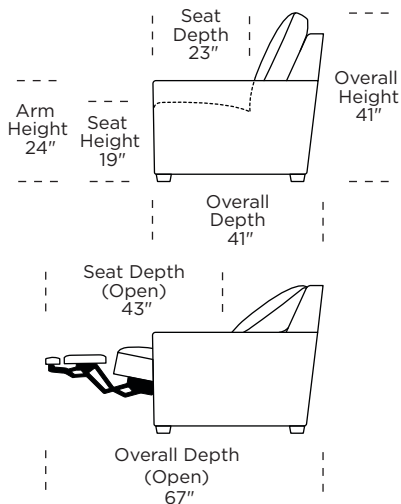

TENNESSEE

Standard Features:

- Advanced unidirectional suspension system
- Premium high-density, high-resiliency foam seat cushions
- Single-needle top-stitch
- In-arm control panel includes 2-amp USB charging port
- Stationary armless seats
- Lifetime warranty on frame and suspension
- Five-year warranty on mechanism
- Three-year warranty on motor
- Quick-ship delivery

Options:

- Premium high-density, high-resiliency foam seat cushions encased in down
- Back cushion options: **Hills** (channels), **Ridge** (saddle), **Valley** (tufted), **Tuck** (one seam), or **Plain**
- Contrasting stitch detail available in Black, Brown, Charcoal, Cream, Espresso, Grey, Lemon, Pink, Royal, Scarlet, Tangerine, or Teal thread color
- Option of motion in armless seats
- Lithium-ion battery pack available
- Battery pack has one-year warranty
- Wood legs available in Acorn, Espresso or Walnut finish

Please use actual leather, fabric, Crypton®, Sunbrella® and Ultrasuede® swatches when specifying furniture as the colors shown may vary due to the printing process.

Note: Microfiber fabrics such as SUEDELIFE and VEELIFE not suggested for this style. Please contact American Leather® Support Services for a complete list of recommended fabrics.

MOTION LEGEND:

- (M) = Motion only
- (O) = Optional motion or stationary
- (NM) = No motion available

BACK CUSHION OPTIONS:

- **Hills (Channels)**
- **Ridge (Saddle)**
- **Valley (Tufted)**
- **Tuck (One Seam)**
- **Plain**

Note: Dotted line indicates seam on leather, Ultrasuede® and up the roll fabrics. Seams are eliminated with railroaded fabrics.

Scale: 1/8 inch = 1 foot
All dimensions are approximate and subject to change.
Specify components from the sitting position.

V.10.13.22