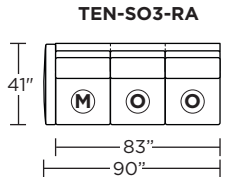

TENNESSEE

Standard Features:

- Advanced unidirectional suspension system
- Premium high-density, high-resiliency foam seat cushions
- Single-needle top-stitch
- In-arm control panel includes 2-amp USB charging port
- Stationary armless seats
- Lifetime warranty on frame and suspension
- Five-year warranty on mechanism
- Three-year warranty on motor
- Quick-ship delivery

Options:

- Premium high-density, high-resiliency foam seat cushions encased in down
- Back cushion options: **Hills** (channels), **Ridge** (saddle), **Valley** (tufted), **Tuck** (one seam), or **Plain**
- Contrasting stitch detail available in Black, Brown, Charcoal, Cream, Espresso, Grey, Lemon, Pink, Royal, Scarlet, Tangerine, or Teal thread color
- Option of motion in armless seats
- Lithium-ion battery pack available
- Battery pack has one-year warranty
- Wood legs available in Acorn, Espresso or Walnut finish

Please use actual leather, fabric, Crypton®, Sunbrella® and Ultrasuede® swatches when specifying furniture as the colors shown may vary due to the printing process.

Note: Microfiber fabrics such as SUEDELIFE and VEELIFE not suggested for this style. Please contact American Leather® Support Services for a complete list of recommended fabrics.

MOTION LEGEND:

- (M) = Motion only
- (O) = Optional motion or stationary
- (NM) = No motion available

BACK CUSHION OPTIONS:

- **Hills (Channels)**
- **Ridge (Saddle)**
- **Valley (Tufted)**
- **Tuck (One Seam)**
- **Plain**

Note: Dotted line indicates seam on leather, Ultrasuede® and up the roll fabrics. Seams are eliminated with railroaded fabrics.

Scale: 1/8 inch = 1 foot
All dimensions are approximate and subject to change.
Specify components from the sitting position.

V.10.13.22