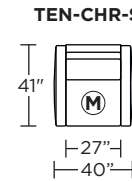

TENNESSEE

Standard Features:

- Advanced unidirectional suspension system
- Premium high-density, high-resiliency foam seat cushions
- Single-needle top-stitch
- In-arm control panel includes 2-amp USB charging port
- Stationary armless seats
- Lifetime warranty on frame and suspension
- Five-year warranty on mechanism
- Three-year warranty on motor
- Quick-ship delivery

Options:

- Premium high-density, high-resiliency foam seat cushions encased in down
- Back cushion options: **Hills** (channels), **Ridge** (saddle), **Valley** (tufted), **Tuck** (one seam), or **Plain**
- Contrasting stitch detail available in Black, Brown, Charcoal, Cream, Espresso, Grey, Lemon, Pink, Royal, Scarlet, Tangerine, or Teal thread color
- Option of motion in armless seats
- Lithium-ion battery pack available
- Battery pack has one-year warranty
- Wood legs available in Acorn, Espresso or Walnut finish

Please use actual leather, fabric, Crypton®, Sunbrella® and Ultrasuede® swatches when specifying furniture as the colors shown may vary due to the printing process.

Note: Microfiber fabrics such as SUEDELIFE and VEELIFE not suggested for this style. Please contact American Leather® Support Services for a complete list of recommended fabrics.

MOTION LEGEND:

- (M) = Motion only
- (O) = Optional motion or stationary
- (NM) = No motion available

BACK CUSHION OPTIONS:

- **Hills (Channels)**
- **Ridge (Saddle)**
- **Valley (Tufted)**
- **Tuck (One Seam)**
- **Plain**

Note: Dotted line indicates seam on leather, Ultrasuede® and up the roll fabrics. Seams are eliminated with railroaded fabrics.

Scale: 1/8 inch = 1 foot
All dimensions are approximate and subject to change.
Specify components from the sitting position.

V.10.13.22