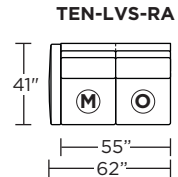

TENNESSEE

Standard Features:

- Advanced unidirectional suspension system
- Premium high-density, high-resiliency foam seat cushions
- Single-needle top-stitch
- In-arm control panel includes 2-amp USB charging port
- Stationary armless seats
- Lifetime warranty on frame and suspension
- Five-year warranty on mechanism
- Three-year warranty on motor
- Quick-ship delivery

Options:

- Premium high-density, high-resiliency foam seat cushions encased in down
- Back cushion options: **Hills** (channels), **Ridge** (saddle), **Valley** (tufted), **Tuck** (one seam), or **Plain**
- Contrasting stitch detail available in Black, Brown, Charcoal, Cream, Espresso, Grey, Lemon, Pink, Royal, Scarlet, Tangerine, or Teal thread color
- Option of motion in armless seats
- Lithium-ion battery pack available
- Battery pack has one-year warranty
- Wood legs available in Acorn, Espresso or Walnut finish

Please use actual leather, fabric, Crypton®, Sunbrella® and Ultrasuede® swatches when specifying furniture as the colors shown may vary due to the printing process.

Note: Microfiber fabrics such as SUEDELIFE and VEELIFE not suggested for this style. Please contact American Leather® Support Services for a complete list of recommended fabrics.

MOTION LEGEND:

- (M) = Motion only
- (O) = Optional motion or stationary
- (NM) = No motion available

BACK CUSHION OPTIONS:

- **Hills (Channels)**
- **Ridge (Saddle)**
- **Valley (Tufted)**
- **Tuck (One Seam)**
- **Plain**

Note: Dotted line indicates seam on leather, Ultrasuede® and up the roll fabrics. Seams are eliminated with railroaded fabrics.

Scale: 1/8 inch = 1 foot
All dimensions are approximate and subject to change.
Specify components from the sitting position.

V.10.13.22