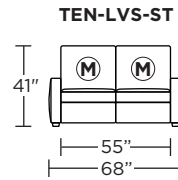

TENNESSEE

Standard Features:

- Advanced unidirectional suspension system
- Premium high-density, high-resiliency foam seat cushions
- Single-needle top-stitch
- In-arm control panel includes 2-amp USB charging port
- Stationary armless seats
- Lifetime warranty on frame and suspension
- Five-year warranty on mechanism
- Three-year warranty on motor
- Quick-ship delivery

Options:

- Premium high-density, high-resiliency foam seat cushions encased in down
- Back cushion options: **Hills** (channels), **Ridge** (saddle), **Valley** (tufted), **Tuck** (one seam), or **Plain**
- Contrasting stitch detail available in Black, Brown, Charcoal, Cream, Espresso, Grey, Lemon, Pink, Royal, Scarlet, Tangerine, or Teal thread color
- Option of motion in armless seats
- Lithium-ion battery pack available
- Battery pack has one-year warranty
- Wood legs available in Acorn, Espresso or Walnut finish

Please use actual leather, fabric, Crypton®, Sunbrella® and Ultrasuede® swatches when specifying furniture as the colors shown may vary due to the printing process.

Note: Microfiber fabrics such as SUEDELIFE and VEELIFE not suggested for this style. Please contact American Leather® Support Services for a complete list of recommended fabrics.

MOTION LEGEND:

- (M) = Motion only
- (O) = Optional motion or stationary
- (NM) = No motion available

BACK CUSHION OPTIONS:

- **Hills (Channels)**
- **Ridge (Saddle)**
- **Valley (Tufted)**
- **Tuck (One Seam)**
- **Plain**

Note: Dotted line indicates seam on leather, Ultrasuede® and up the roll fabrics. Seams are eliminated with railroaded fabrics.

Scale: 1/8 inch = 1 foot
All dimensions are approximate and subject to change.
Specify components from the sitting position.

V.10.13.22