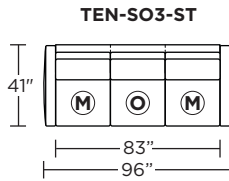

TENNESSEE

Standard Features:

- Advanced unidirectional suspension system
- Premium high-density, high-resiliency foam seat cushions
- Single-needle top-stitch
- In-arm control panel includes 2-amp USB charging port
- Stationary armless seats
- Lifetime warranty on frame and suspension
- Five-year warranty on mechanism
- Three-year warranty on motor
- Quick-ship delivery

Options:

- Premium high-density, high-resiliency foam seat cushions encased in down
- Back cushion options: **Hills** (channels), **Ridge** (saddle), **Valley** (tufted), **Tuck** (one seam), or **Plain**
- Contrasting stitch detail available in Black, Brown, Charcoal, Cream, Espresso, Grey, Lemon, Pink, Royal, Scarlet, Tangerine, or Teal thread color
- Option of motion in armless seats
- Lithium-ion battery pack available
- Battery pack has one-year warranty
- Wood legs available in Acorn, Espresso or Walnut finish

Please use actual leather, fabric, Crypton®, Sunbrella® and Ultrasuede® swatches when specifying furniture as the colors shown may vary due to the printing process.

Note: Microfiber fabrics such as SUEDELIFE and VEELIFE not suggested for this style. Please contact American Leather® Support Services for a complete list of recommended fabrics.

MOTION LEGEND:

- (M) = Motion only
- (O) = Optional motion or stationary
- (NM) = No motion available

BACK CUSHION OPTIONS:

- **Hills (Channels)**
- **Ridge (Saddle)**
- **Valley (Tufted)**
- **Tuck (One Seam)**
- **Plain**

Note: Dotted line indicates seam on leather, Ultrasuede® and up the roll fabrics. Seams are eliminated with railroaded fabrics.

Scale: 1/8 inch = 1 foot
All dimensions are approximate and subject to change.
Specify components from the sitting position.

V.10.13.22