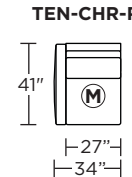

TENNESSEE

Standard Features:

- Advanced unidirectional suspension system
- Premium high-density, high-resiliency foam seat cushions
- Single-needle top-stitch
- In-arm control panel includes 2-amp USB charging port
- Stationary armless seats
- Lifetime warranty on frame and suspension
- Five-year warranty on mechanism
- Three-year warranty on motor
- Quick-ship delivery

Options:

- Premium high-density, high-resiliency foam seat cushions encased in down
- Back cushion options: **Hills** (channels), **Ridge** (saddle), **Valley** (tufted), **Tuck** (one seam), or **Plain**
- Contrasting stitch detail available in Black, Brown, Charcoal, Cream, Espresso, Grey, Lemon, Pink, Royal, Scarlet, Tangerine, or Teal thread color
- Option of motion in armless seats
- Lithium-ion battery pack available
- Battery pack has one-year warranty
- Wood legs available in Acorn, Espresso or Walnut finish

Please use actual leather, fabric, Crypton®, Sunbrella® and Ultrasuede® swatches when specifying furniture as the colors shown may vary due to the printing process.

Note: Microfiber fabrics such as SUEDELIFE and VEELIFE not suggested for this style. Please contact American Leather® Support Services for a complete list of recommended fabrics.

MOTION LEGEND:

- (M) = Motion only
- (O) = Optional motion or stationary
- (NM) = No motion available

BACK CUSHION OPTIONS:

- **Hills (Channels)**
- **Ridge (Saddle)**
- **Valley (Tufted)**
- **Tuck (One Seam)**
- **Plain**

Note: Dotted line indicates seam on leather, Ultrasuede® and up the roll fabrics. Seams are eliminated with railroaded fabrics.

Scale: 1/8 inch = 1 foot
All dimensions are approximate and subject to change.
Specify components from the sitting position.

V.10.13.22