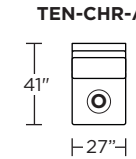

TENNESSEE

Standard Features:

- Advanced unidirectional suspension system
- Premium high-density, high-resiliency foam seat cushions
- Single-needle top-stitch
- In-arm control panel includes 2-amp USB charging port
- Stationary armless seats
- Lifetime warranty on frame and suspension
- Five-year warranty on mechanism
- Three-year warranty on motor
- Quick-ship delivery

Options:

- Premium high-density, high-resiliency foam seat cushions encased in down
- Back cushion options: **Hills** (channels), **Ridge** (saddle), **Valley** (tufted), **Tuck** (one seam), or **Plain**
- Contrasting stitch detail available in Black, Brown, Charcoal, Cream, Espresso, Grey, Lemon, Pink, Royal, Scarlet, Tangerine, or Teal thread color
- Option of motion in armless seats
- Lithium-ion battery pack available
- Battery pack has one-year warranty
- Wood legs available in Acorn, Espresso or Walnut finish

Please use actual leather, fabric, Crypton®, Sunbrella® and Ultrasuede® swatches when specifying furniture as the colors shown may vary due to the printing process.

Note: Microfiber fabrics such as SUEDELIFE and VEELIFE not suggested for this style. Please contact American Leather® Support Services for a complete list of recommended fabrics.

MOTION LEGEND:

- (M) = Motion only
- (O) = Optional motion or stationary
- (NM) = No motion available

BACK CUSHION OPTIONS:

- **Hills (Channels)**
- **Ridge (Saddle)**
- **Valley (Tufted)**
- **Tuck (One Seam)**
- **Plain**

Note: Dotted line indicates seam on leather, Ultrasuede® and up the roll fabrics. Seams are eliminated with railroaded fabrics.

Scale: 1/8 inch = 1 foot
All dimensions are approximate and subject to change.
Specify components from the sitting position.

V.10.13.22