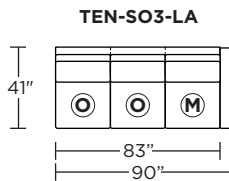

TENNESSEE

Standard Features:

- Advanced unidirectional suspension system
- Premium high-density, high-resiliency foam seat cushions
- Single-needle top-stitch
- In-arm control panel includes 2-amp USB charging port
- Stationary armless seats
- Lifetime warranty on frame and suspension
- Five-year warranty on mechanism
- Three-year warranty on motor
- Quick-ship delivery

Options:

- Premium high-density, high-resiliency foam seat cushions encased in down
- Back cushion options: **Hills** (channels), **Ridge** (saddle), **Valley** (tufted), **Tuck** (one seam), or **Plain**
- Contrasting stitch detail available in Black, Brown, Charcoal, Cream, Espresso, Grey, Lemon, Pink, Royal, Scarlet, Tangerine, or Teal thread color
- Option of motion in armless seats
- Lithium-ion battery pack available
- Battery pack has one-year warranty
- Wood legs available in Acorn, Espresso or Walnut finish

Please use actual leather, fabric, Crypton®, Sunbrella® and Ultrasuede® swatches when specifying furniture as the colors shown may vary due to the printing process.

Note: Microfiber fabrics such as SUEDELIFE and VEELIFE not suggested for this style. Please contact American Leather® Support Services for a complete list of recommended fabrics.

MOTION LEGEND:

- (M) = Motion only
- (O) = Optional motion or stationary
- (NM) = No motion available

BACK CUSHION OPTIONS:

- **Hills (Channels)**
- **Ridge (Saddle)**
- **Valley (Tufted)**
- **Tuck (One Seam)**
- **Plain**

Note: Dotted line indicates seam on leather, Ultrasuede® and up the roll fabrics. Seams are eliminated with railroaded fabrics.

Scale: 1/8 inch = 1 foot
All dimensions are approximate and subject to change.
Specify components from the sitting position.

V.10.13.22