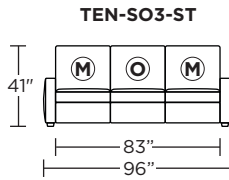

TENNESSEE

Standard Features:

- Advanced unidirectional suspension system
- Premium high-density, high-resiliency foam seat cushions
- Single-needle top-stitch
- In-arm control panel includes 2-amp USB charging port
- Stationary armless seats
- Lifetime warranty on frame and suspension
- Five-year warranty on mechanism
- Three-year warranty on motor
- Quick-ship delivery

Options:

- Premium high-density, high-resiliency foam seat cushions encased in down
- Back cushion options: **Hills** (channels), **Ridge** (saddle), **Valley** (tufted), **Tuck** (one seam), or **Plain**
- Contrasting stitch detail available in Black, Brown, Charcoal, Cream, Espresso, Grey, Lemon, Pink, Royal, Scarlet, Tangerine, or Teal thread color
- Option of motion in armless seats
- Lithium-ion battery pack available
- Battery pack has one-year warranty
- Wood legs available in Acorn, Espresso or Walnut finish

Please use actual leather, fabric, Crypton®, Sunbrella® and Ultrasuede® swatches when specifying furniture as the colors shown may vary due to the printing process.

Note: Microfiber fabrics such as SUEDELIFE and VEELIFE not suggested for this style. Please contact American Leather® Support Services for a complete list of recommended fabrics.

MOTION LEGEND:

- (M) = Motion only
- (O) = Optional motion or stationary
- (NM) = No motion available

BACK CUSHION OPTIONS:

- **Hills (Channels)**
- **Ridge (Saddle)**
- **Valley (Tufted)**
- **Tuck (One Seam)**
- **Plain**

Note: Dotted line indicates seam on leather, Ultrasuede® and up the roll fabrics. Seams are eliminated with railroaded fabrics.

Scale: 1/8 inch = 1 foot
All dimensions are approximate and subject to change.
Specify components from the sitting position.

V.10.13.22