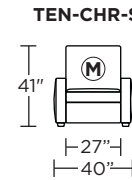

TENNESSEE

Standard Features:

- Advanced unidirectional suspension system
- Premium high-density, high-resiliency foam seat cushions
- Single-needle top-stitch
- In-arm control panel includes 2-amp USB charging port
- Stationary armless seats
- Lifetime warranty on frame and suspension
- Five-year warranty on mechanism
- Three-year warranty on motor
- Quick-ship delivery

Options:

- Premium high-density, high-resiliency foam seat cushions encased in down
- Back cushion options: **Hills** (channels), **Ridge** (saddle), **Valley** (tufted), **Tuck** (one seam), or **Plain**
- Contrasting stitch detail available in Black, Brown, Charcoal, Cream, Espresso, Grey, Lemon, Pink, Royal, Scarlet, Tangerine, or Teal thread color
- Option of motion in armless seats
- Lithium-ion battery pack available
- Battery pack has one-year warranty
- Wood legs available in Acorn, Espresso or Walnut finish

Please use actual leather, fabric, Crypton®, Sunbrella® and Ultrasuede® swatches when specifying furniture as the colors shown may vary due to the printing process.

Note: Microfiber fabrics such as SUEDELIFE and VEELIFE not suggested for this style. Please contact American Leather® Support Services for a complete list of recommended fabrics.

MOTION LEGEND:

- (M) = Motion only
- (O) = Optional motion or stationary
- (NM) = No motion available

BACK CUSHION OPTIONS:

- **Hills (Channels)**
- **Ridge (Saddle)**
- **Valley (Tufted)**
- **Tuck (One Seam)**
- **Plain**

Note: Dotted line indicates seam on leather, Ultrasuede® and up the roll fabrics. Seams are eliminated with railroaded fabrics.

Scale: 1/8 inch = 1 foot
All dimensions are approximate and subject to change.
Specify components from the sitting position.

V.10.13.22