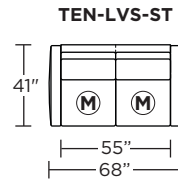

TENNESSEE

Standard Features:

- Advanced unidirectional suspension system
- Premium high-density, high-resiliency foam seat cushions
- Single-needle top-stitch
- In-arm control panel includes 2-amp USB charging port
- Stationary armless seats
- Lifetime warranty on frame and suspension
- Five-year warranty on mechanism
- Three-year warranty on motor
- Quick-ship delivery

Options:

- Premium high-density, high-resiliency foam seat cushions encased in down
- Back cushion options: **Hills** (channels), **Ridge** (saddle), **Valley** (tufted), **Tuck** (one seam), or **Plain**
- Contrasting stitch detail available in Black, Brown, Charcoal, Cream, Espresso, Grey, Lemon, Pink, Royal, Scarlet, Tangerine, or Teal thread color
- Option of motion in armless seats
- Lithium-ion battery pack available
- Battery pack has one-year warranty
- Wood legs available in Acorn, Espresso or Walnut finish

Please use actual leather, fabric, Crypton®, Sunbrella® and Ultrasuede® swatches when specifying furniture as the colors shown may vary due to the printing process.

Note: Microfiber fabrics such as SUEDELIFE and VEELIFE not suggested for this style. Please contact American Leather® Support Services for a complete list of recommended fabrics.

MOTION LEGEND:

- (M) = Motion only
- (O) = Optional motion or stationary
- (NM) = No motion available

BACK CUSHION OPTIONS:

- **Hills (Channels)**
- **Ridge (Saddle)**
- **Valley (Tufted)**
- **Tuck (One Seam)**
- **Plain**

Note: Dotted line indicates seam on leather, Ultrasuede® and up the roll fabrics. Seams are eliminated with railroaded fabrics.

Scale: 1/8 inch = 1 foot
All dimensions are approximate and subject to change.
Specify components from the sitting position.

V.10.13.22