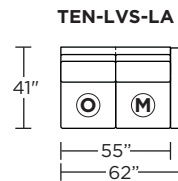

TENNESSEE

Standard Features:

- Advanced unidirectional suspension system
- Premium high-density, high-resiliency foam seat cushions
- Single-needle top-stitch
- In-arm control panel includes 2-amp USB charging port
- Stationary armless seats
- Lifetime warranty on frame and suspension
- Five-year warranty on mechanism
- Three-year warranty on motor
- Quick-ship delivery

Options:

- Premium high-density, high-resiliency foam seat cushions encased in down
- Back cushion options: **Hills** (channels), **Ridge** (saddle), **Valley** (tufted), **Tuck** (one seam), or **Plain**
- Contrasting stitch detail available in Black, Brown, Charcoal, Cream, Espresso, Grey, Lemon, Pink, Royal, Scarlet, Tangerine, or Teal thread color
- Option of motion in armless seats
- Lithium-ion battery pack available
- Battery pack has one-year warranty
- Wood legs available in Acorn, Espresso or Walnut finish

Please use actual leather, fabric, Crypton®, Sunbrella® and Ultrasuede® swatches when specifying furniture as the colors shown may vary due to the printing process.

Note: Microfiber fabrics such as SUEDELIFE and VEELIFE not suggested for this style. Please contact American Leather® Support Services for a complete list of recommended fabrics.

MOTION LEGEND:

- (M) = Motion only
- (O) = Optional motion or stationary
- (NM) = No motion available

BACK CUSHION OPTIONS:

- **Hills (Channels)**
- **Ridge (Saddle)**
- **Valley (Tufted)**
- **Tuck (One Seam)**
- **Plain**

Note: Dotted line indicates seam on leather, Ultrasuede® and up the roll fabrics. Seams are eliminated with railroaded fabrics.

Scale: 1/8 inch = 1 foot
All dimensions are approximate and subject to change.
Specify components from the sitting position.

V.10.13.22