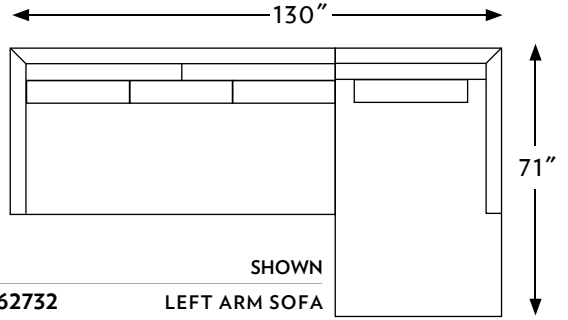

THE SUPER CHILL

627 SUPER CHILL | 1:70 SCALE SHOWN

62705 OTTOMAN	62709 CORNER CHAIR	62710 TWO ARM CHAIR	62711 RIGHT ARM CHAIR
TOTAL W41" D27" H18"	TOTAL W44" D44" H38"	TOTAL W50" D44" H38"	TOTAL W45" D44" H38"
SEAT --- D22" H19"	SEAT W40" D24" H19"	SEAT W40" D24" H19"	SEAT W40" D24" H19"
ARMS --- --- ---	ARMS --- --- ---	ARMS --- --- h28"	ARMS --- --- h28"
62712 LEFT ARM CHAIR	62713 ARMLESS CHAIR	62720 TWO ARM LOVESEAT	62721 RIGHT ARM LOVESEAT
TOTAL W45" D44" H38"	TOTAL W40" D44" H38"	TOTAL W64" D44" H38"	TOTAL W60" D44" H38"
SEAT W40" D24" H19"	SEAT W40" D24" H19"	SEAT W55" D24" H19"	SEAT W55" D24" H19"
ARMS --- --- h28"	ARMS --- --- ---	ARMS --- --- h28"	ARMS --- --- h28"
62722 LEFT ARM LOVESEAT	62723 ARMLESS LOVESEAT	62730 TWO ARM SOFA	62731 RIGHT ARM SOFA
TOTAL W60" D44" H38"	TOTAL W56" D44" H38"	TOTAL W90" D44" H38"	TOTAL W86" D44" H38"
SEAT W55" D24" H19"	SEAT W56" D24" H19"	SEAT W81" D24" H19"	SEAT W81" D24" H19"
ARMS --- --- h28"	ARMS --- --- h28"	ARMS --- --- h28"	ARMS --- --- h28"
62732 LEFT ARM SOFA	62733 ARMLESS SOFA	62761 R ARM CHAISE LOUNGE	62762 L ARM CHAISE LOUNGE
TOTAL W86" D44" H38"	TOTAL W82" D44" H38"	TOTAL W44" D71" H38"	TOTAL W44" D71" H38"
SEAT W81" D24" H19"	SEAT W82" D24" H19"	SEAT W38" D46" H19"	SEAT W38" D46" H19"
ARMS --- --- h28"	ARMS --- --- ---	ARMS --- --- h28"	ARMS --- --- h28"