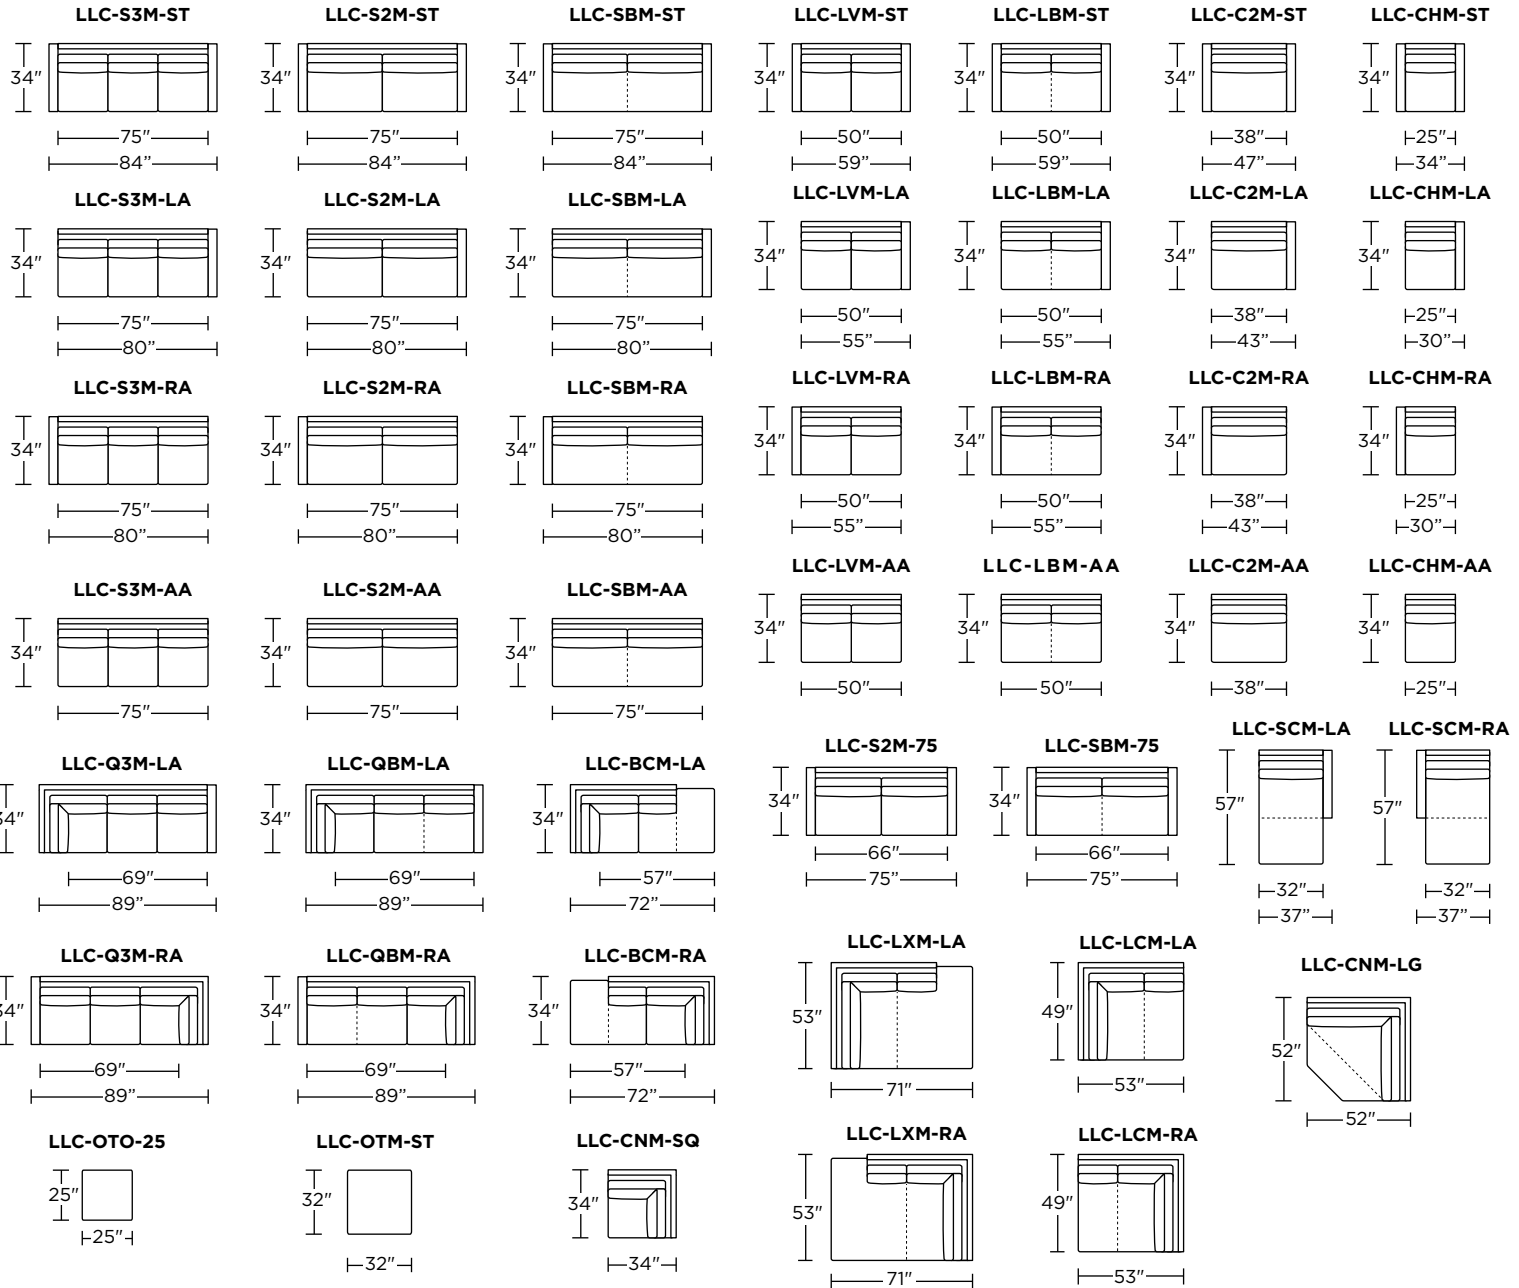

PERSONALIZE WITH AMERICAN LEATHER® SOFT CURVE ARM - MICRO

34" Overall Depth

Standard Features:

- Advanced unidirectional suspension system
- Loose back and seat cushions
- Single-needle top-stitch
- Lifetime warranty on frame and suspension
- Quick-ship delivery

Options:

- Premium high-density, high-resiliency foam seat cushions encased in down
- Premium high-density, high-resiliency foam seat cushions
- Metal legs available in Antique Brass, Burnished Bronze or Polished Nickel finish
- Solid wood legs available in Natural Walnut or Gray Ash
- Contrasting seat and back cushions (two-tone) available
- Low profile back cushions available (overall height 33")
- High profile back cushions available (overall height 36")

Please use actual leather, fabric, Crypton®, Sunbrella® and Ultrasuede® swatches when specifying furniture as the colors shown may vary due to the printing process.

Note: Dotted line indicates seam on leather, Ultrasuede® and up the roll fabrics. Seams are eliminated with railroaded fabrics.