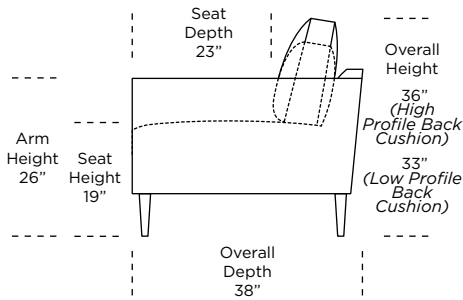

Standard Features:

- Advanced unidirectional suspension system
- Loose back and seat cushions
- Single-needle top-stitch
- Lifetime warranty on frame and suspension
- Quick-ship delivery

Options:

- Premium high-density, high-resiliency foam seat cushions encased in down
- Premium high-density, high-resiliency foam seat cushions
- Metal legs available in Antique Brass, Burnished Bronze or Polished Nickel finish
- Solid wood legs available in Natural Walnut or Gray Ash
- Contrasting seat and back cushions (two-tone) available
- Low profile back cushions available (overall height 33")
- High profile back cushions available (overall height 36")

Please use actual leather, fabric, Crypton®, Sunbrella® and Ultrasuede® swatches when specifying furniture as the colors shown may vary due to the printing process.