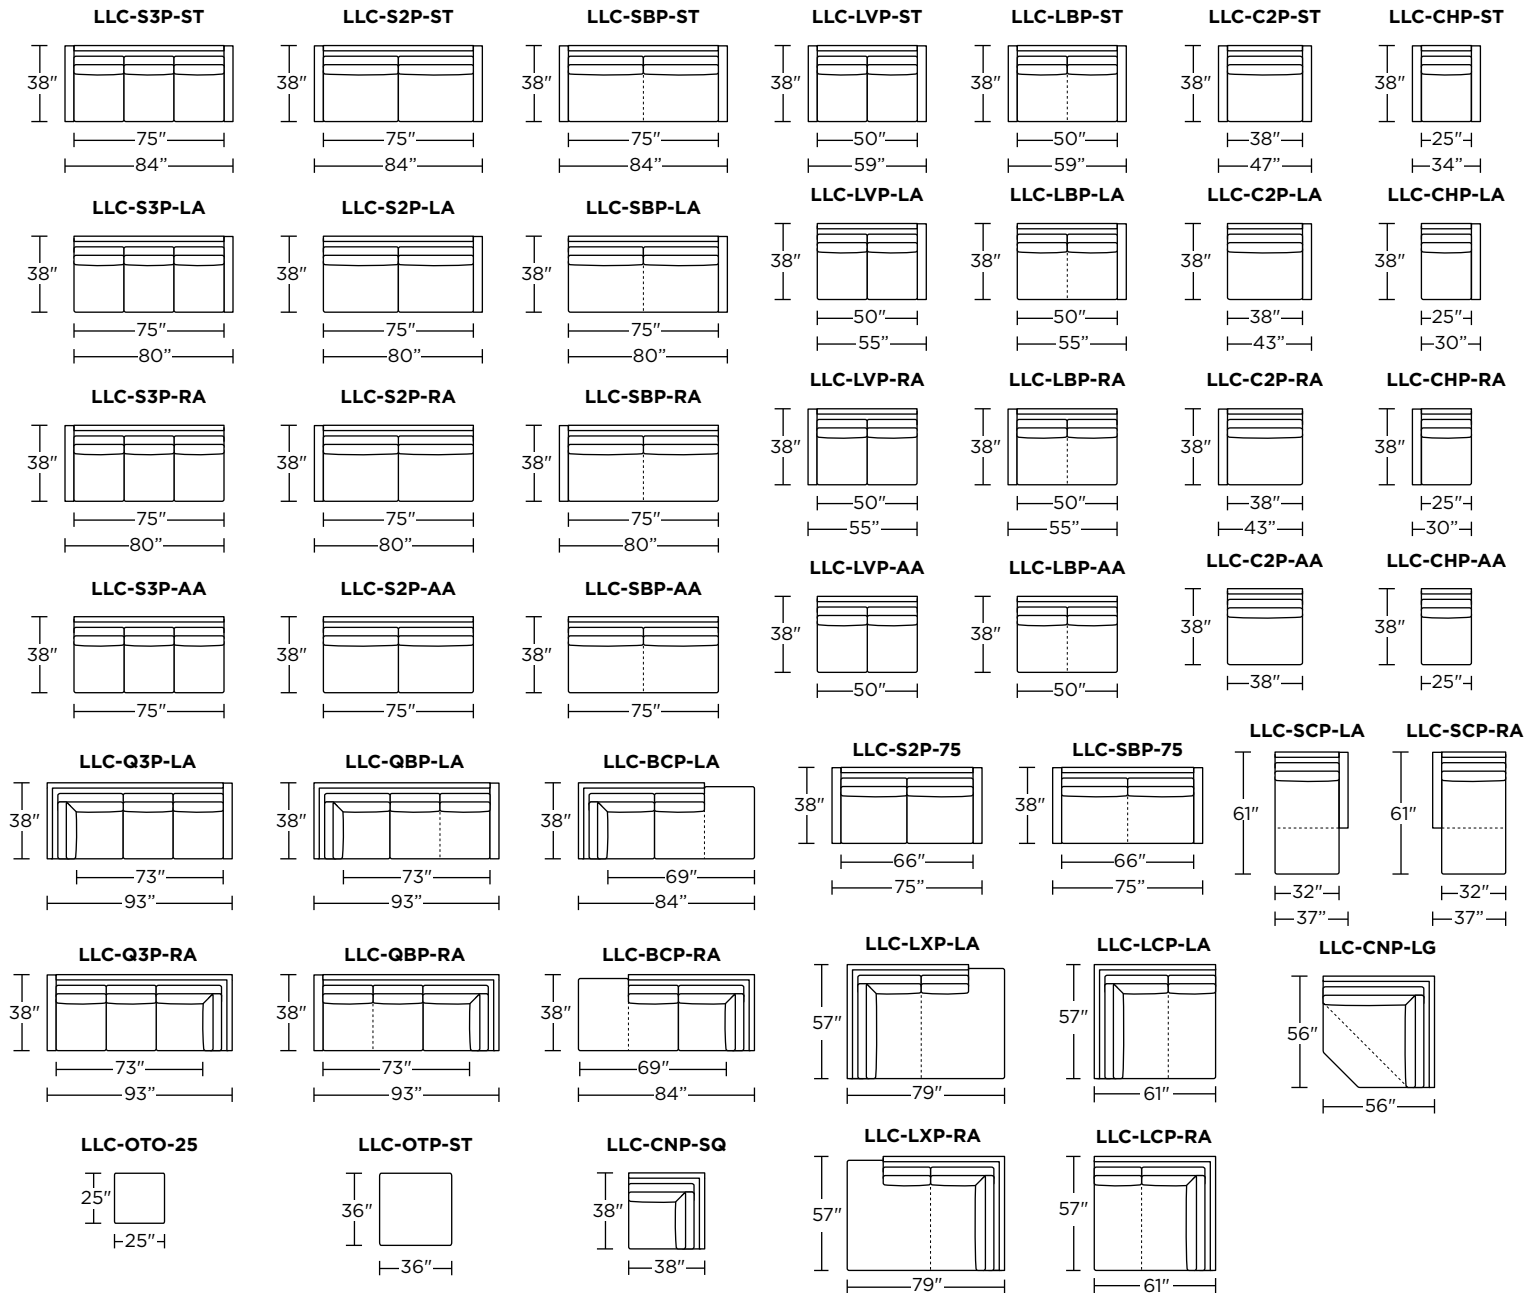

Scale: 1/8 inch = 1 foot

V.10.28.20

All dimensions are approximate and subject to change.

Standard Features:

- Advanced unidirectional suspension system
- Loose back and seat cushions
- Single-needle top-stitch
- Lifetime warranty on frame and suspension
- Quick-ship delivery

Please use actual leather, fabric, Crypton®, Sunbrella® and Ultrasuede® swatches when specifying furniture as the colors shown may vary due to the printing process.

38" Overall Depth

Note: Dotted line indicates seam on leather, Ultrasuede® and up the roll fabrics. Seams are eliminated with railroaded fabrics.