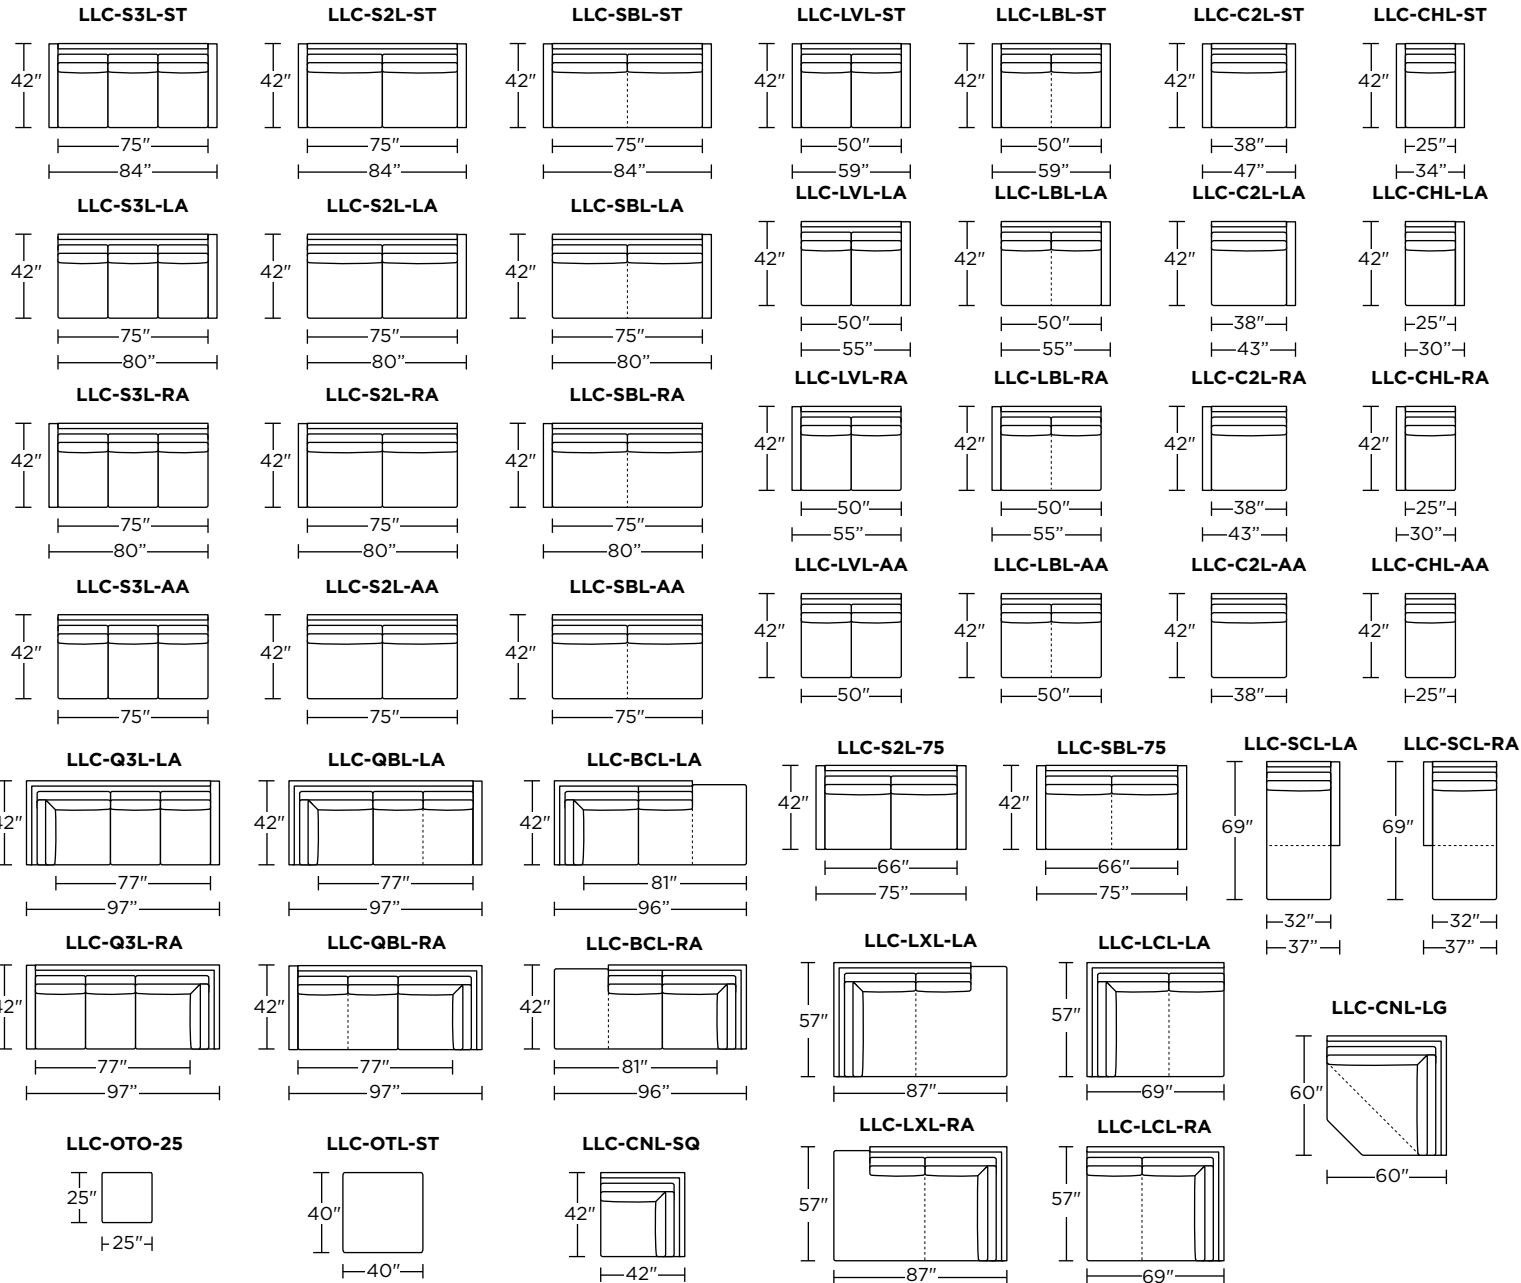

PERSONALIZE WITH AMERICAN LEATHER® SOFT CURVE ARM - GRAND

42" Overall Depth

Standard Features:

- Advanced unidirectional suspension system
- Loose back and seat cushions
- Single-needle top-stitch
- Lifetime warranty on frame and suspension
- Quick-ship delivery

Options:

- Premium high-density, high-resiliency foam seat cushions encased in down
- Premium high-density, high-resiliency foam seat cushions
- Metal legs available in Antique Brass, Burnished Bronze or Polished Nickel finish
- Solid wood legs available in Natural Walnut or Gray Ash
- Contrasting seat and back cushions (two-tone) available
- Low profile back cushions available (overall height 33")
- High profile back cushions available (overall height 36")

Please use actual leather, fabric, Crypton®, Sunbrella® and Ultrasuede® swatches when specifying furniture as the colors shown may vary due to the printing process.

Note: Dotted line indicates seam on leather, Ultrasuede® and up the roll fabrics. Seams are eliminated with railroaded fabrics.

Scale: 1/8 inch = 1 foot

V.10.28.20

All dimensions are approximate and subject to change.