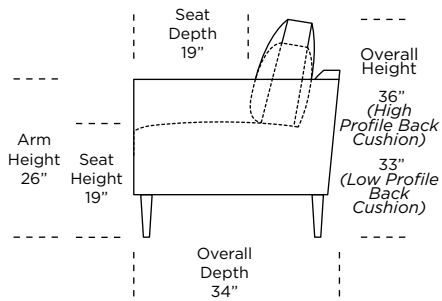

PERSONALIZE WITH AMERICAN LEATHER® SOFT CURVE ARM - MICRO

34" Overall Depth

Standard Features:

- Advanced unidirectional suspension system
- Loose back and seat cushions
- Single-needle top-stitch
- Lifetime warranty on frame and suspension
- Quick-ship delivery

Options:

- Premium high-density, high-resiliency foam seat cushions encased in down
- Premium high-density, high-resiliency foam seat cushions
- Metal legs available in Antique Brass, Burnished Bronze or Polished Nickel finish
- Solid wood legs available in Natural Walnut or Gray Ash
- Contrasting seat and back cushions (two-tone) available
- Low profile back cushions available (overall height 33")
- High profile back cushions available (overall height 36")

Please use actual leather, fabric, Crypton®, Sunbrella® and Ultrasuede® swatches when specifying furniture as the colors shown may vary due to the printing process.

Note: Dotted line indicates seam on leather, Ultrasuede® and up the roll fabrics. Seams are eliminated with railroaded fabrics.