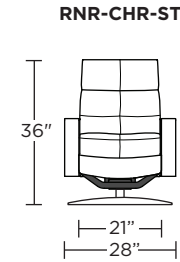

Wall Clearance: ST - 14", LG - 16", XL - 18"

Scale: 1/4 inch = 1 foot
All dimensions are approximate and subject to change.
Specify components from the sitting position.