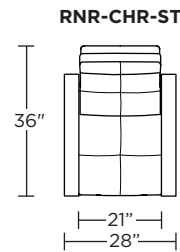

Wall Clearance: ST - 14", LG - 16", XL - 18"

Scale: 1/4 inch = 1 foot
All dimensions are approximate and subject to change.
Specify components from the sitting position.