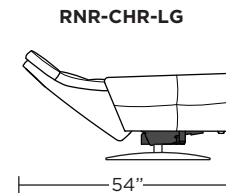

Wall Clearance: ST - 14", LG - 16", XL - 18"

Scale: 1/4 inch = 1 foot
All dimensions are approximate and subject to change.
Specify components from the sitting position.