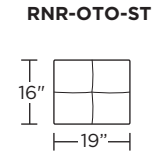

Wall Clearance: ST - 14", LG - 16", XL - 18"

Scale: 1/4 inch = 1 foot
All dimensions are approximate and subject to change.
Specify components from the sitting position.