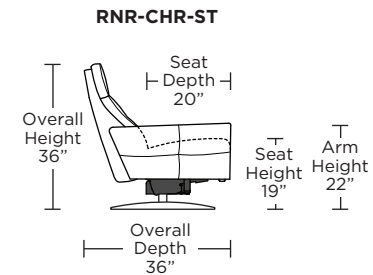

RAINIER

Standard Features:

- Patented weight balanced mechanism
- Monofilament elastic webbing suspension
- Premium high-density, high-resiliency molded foam seat cushion encased in down
- Down encased cushioning
- Semi-attached back cushion
- Tight seat cushion
- Double-needle quilting and single-needle top-stitch with thick thread
- Manual articulating headrest
- Lifetime warranty on frame and suspension
- Quick-ship delivery
- Ten year warranty on mechanism

Wall Clearance: ST - 14", LG - 16", XL - 18"

Scale: 1/4 inch = 1 foot
All dimensions are approximate and subject to change.
Specify components from the sitting position.