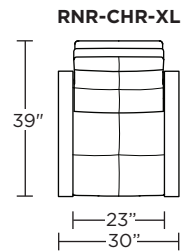

Wall Clearance: ST - 14", LG - 16", XL - 18"

Scale: 1/4 inch = 1 foot
All dimensions are approximate and subject to change.
Specify components from the sitting position.