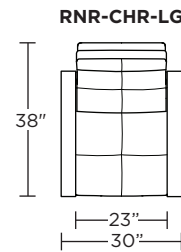

Wall Clearance: ST - 14", LG - 16", XL - 18"

Scale: 1/4 inch = 1 foot
All dimensions are approximate and subject to change.
Specify components from the sitting position.