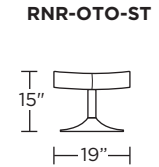

RAINIER

Standard Features:

- Patented weight balanced mechanism
- Monofilament elastic webbing suspension
- Premium high-density, high-resiliency molded foam seat cushion encased in down
- Down encased cushioning
- Semi-attached back cushion
- Tight seat cushion
- Double-needle quilting and single-needle top-stitch with thick thread
- Manual articulating headrest
- Lifetime warranty on frame and suspension
- Quick-ship delivery
- Ten year warranty on mechanism

Wall Clearance: ST - 14", LG - 16", XL - 18"

Scale: 1/4 inch = 1 foot
All dimensions are approximate and subject to change.
Specify components from the sitting position.