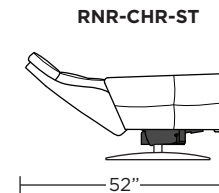

Wall Clearance: ST - 14", LG - 16", XL - 18"

Scale: 1/4 inch = 1 foot
All dimensions are approximate and subject to change.
Specify components from the sitting position.