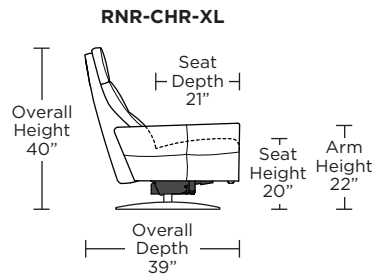

RAINIER

Standard Features:

- Patented weight balanced mechanism
- Monofilament elastic webbing suspension
- Premium high-density, high-resiliency molded foam seat cushion encased in down
- Down encased cushioning
- Semi-attached back cushion
- Tight seat cushion
- Double-needle quilting and single-needle top-stitch with thick thread
- Manual articulating headrest
- Lifetime warranty on frame and suspension
- Quick-ship delivery
- Ten year warranty on mechanism

Wall Clearance: ST - 14", LG - 16", XL - 18"

Scale: 1/4 inch = 1 foot
All dimensions are approximate and subject to change.
Specify components from the sitting position.