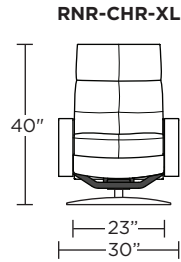

Wall Clearance: ST - 14", LG - 16", XL - 18"

Scale: 1/4 inch = 1 foot
All dimensions are approximate and subject to change.
Specify components from the sitting position.