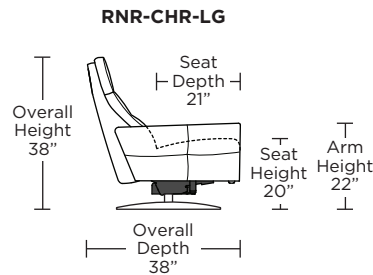

RAINIER

Standard Features:

- Patented weight balanced mechanism
- Monofilament elastic webbing suspension
- Premium high-density, high-resiliency molded foam seat cushion encased in down
- Down encased cushioning
- Semi-attached back cushion
- Tight seat cushion
- Double-needle quilting and single-needle top-stitch with thick thread
- Manual articulating headrest
- Lifetime warranty on frame and suspension
- Quick-ship delivery
- Ten year warranty on mechanism

Wall Clearance: ST - 14", LG - 16", XL - 18"

Scale: 1/4 inch = 1 foot
All dimensions are approximate and subject to change.
Specify components from the sitting position.