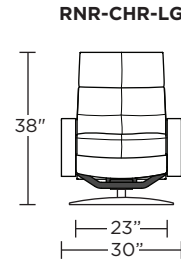

Wall Clearance: ST - 14", LG - 16", XL - 18"

Scale: 1/4 inch = 1 foot
All dimensions are approximate and subject to change.
Specify components from the sitting position.