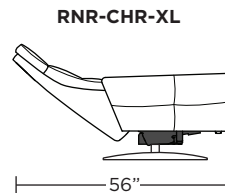

Wall Clearance: ST - 14", LG - 16", XL - 18"

Scale: 1/4 inch = 1 foot
All dimensions are approximate and subject to change.
Specify components from the sitting position.