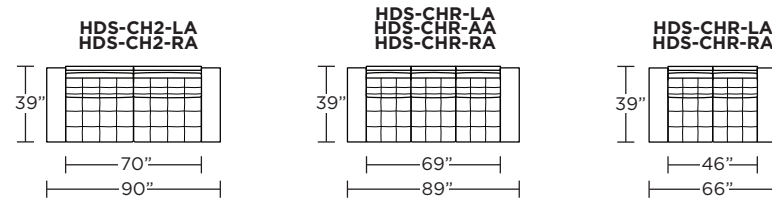

**Wall Clearance is 5" at full recline.**

**MOTION LEGEND:**

(M) = Motion

(NM) = No motion available

**Suggested Configurations**

V.08.19.21

Safe low voltage electrical components are UL listed.

Scale : 1/8 inch = 1 foot  
All dimensions are approximate and subject to change.  
Specify all components from the sitting position.