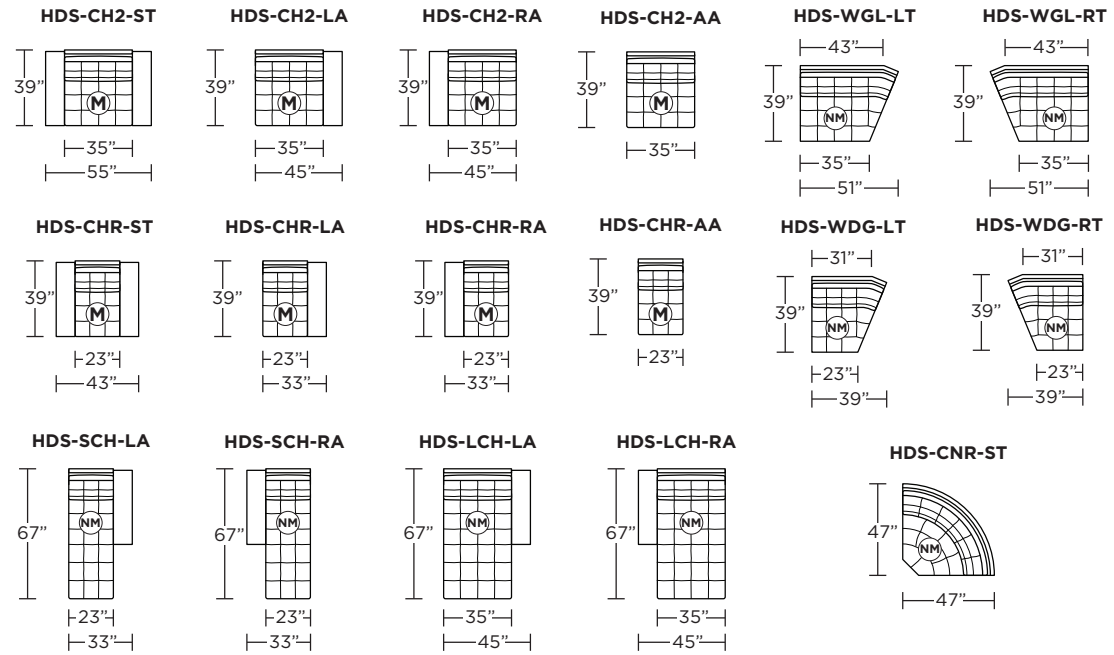

**Wall Clearance is 5" at full recline.**

**MOTION LEGEND:**

(M) = Motion

(NM) = No motion available

**Suggested Configurations**

V.08.19.21

Safe low voltage electrical components are UL listed.

Scale : 1/8 inch = 1 foot  
All dimensions are approximate and subject to change.  
Specify all components from the sitting position.