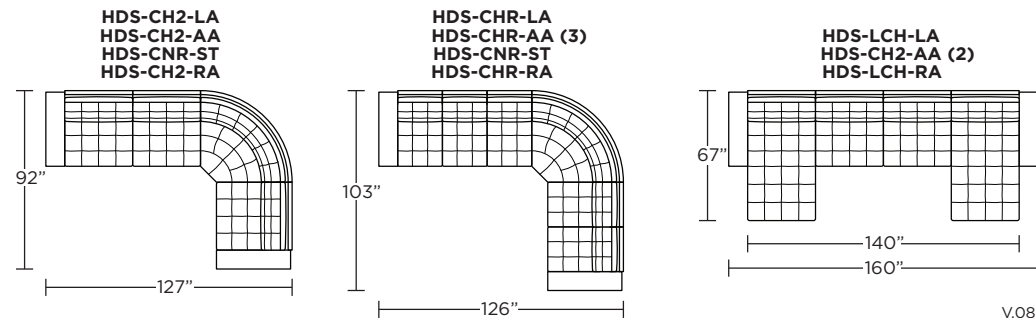

**Wall Clearance is 5" at full recline.**

**MOTION LEGEND:**

(M) = Motion

(NM) = No motion available

**Suggested Configurations**

V.08.19.21

Safe low voltage electrical components are UL listed.

Scale : 1/8 inch = 1 foot  
All dimensions are approximate and subject to change.  
Specify all components from the sitting position.