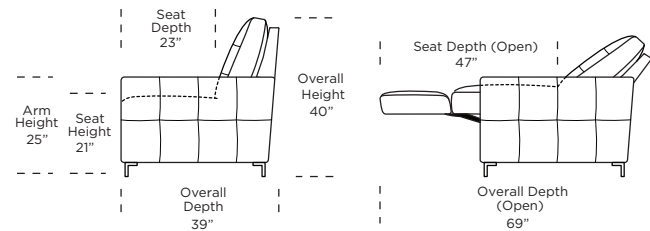

**Wall Clearance is 5" at full recline.**

**MOTION LEGEND:**

(M) = Motion

(NM) = No motion available

**Suggested Configurations**

V.08.19.21

Safe low voltage electrical components are UL listed.

Scale : 1/8 inch = 1 foot  
All dimensions are approximate and subject to change.  
Specify all components from the sitting position.