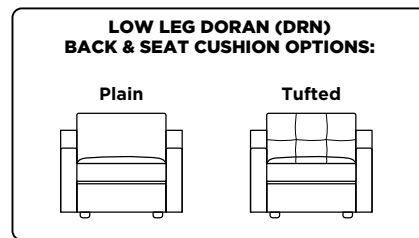

Doran High Leg (DRH):

**DRN = LOW LEG
DRH = HIGH LEG**

V10.06.20

Note: Dotted line indicates seam on leather, Ultrasuede® and up the roll fabrics. Seams are eliminated with railroaded fabrics.

Scale: 1/8 inch = 1 foot
All dimensions are approximate and subject to change.
Specify components from the sitting position.