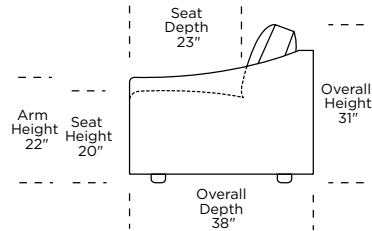

### Doran High Leg (DRH):

**DRN = LOW LEG  
DRH = HIGH LEG**

V10.06.20

**Note:** Dotted line indicates seam on leather, Ultrasuede® and up the roll fabrics. Seams are eliminated with railroaded fabrics.

Scale: 1/8 inch = 1 foot  
All dimensions are approximate and subject to change.  
Specify components from the sitting position.