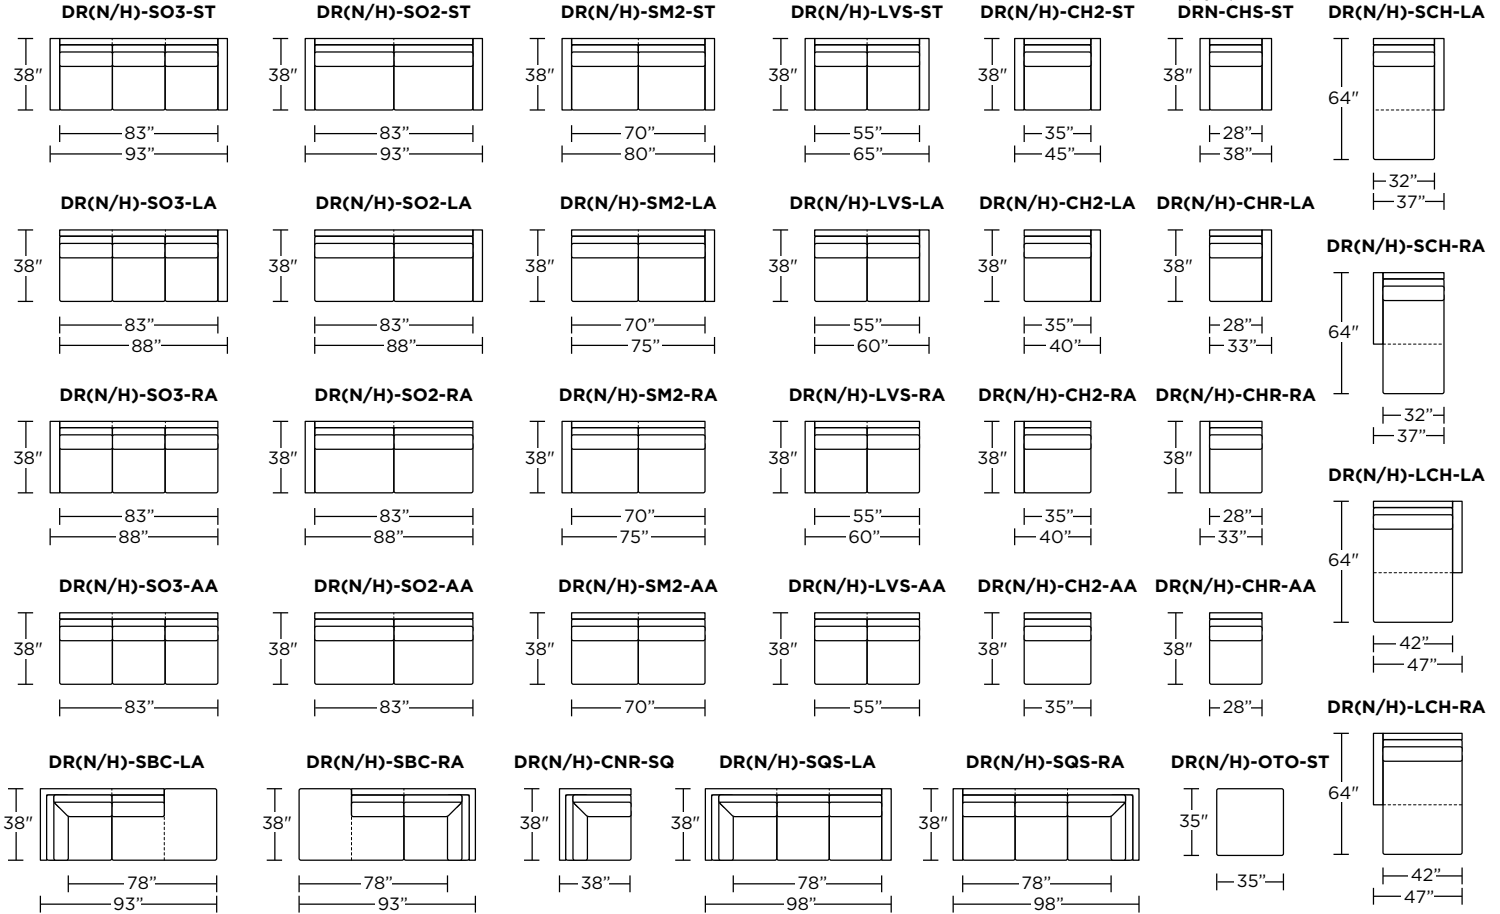

### Doran High Leg (DRH):

**DRN = LOW LEG  
DRH = HIGH LEG**

V10.06.20

**Note:** Dotted line indicates seam on leather, Ultrasuede® and up the roll fabrics. Seams are eliminated with railroaded fabrics.

Scale: 1/8 inch = 1 foot  
All dimensions are approximate and subject to change.  
Specify components from the sitting position.