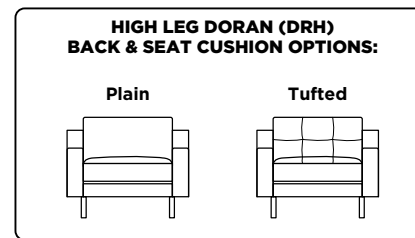

### Doran High Leg (DRH):

**DRN = LOW LEG  
DRH = HIGH LEG**

V10.06.20

**Note:** Dotted line indicates seam on leather, Ultrasuede® and up the roll fabrics. Seams are eliminated with railroaded fabrics.

Scale: 1/8 inch = 1 foot  
All dimensions are approximate and subject to change.  
Specify components from the sitting position.