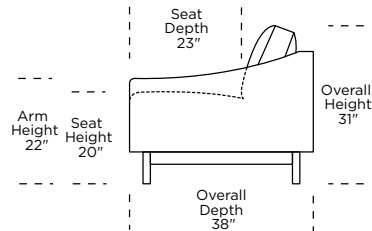

### Doran High Leg (DRH):

**DRN = LOW LEG  
DRH = HIGH LEG**

V10.06.20

**Note:** Dotted line indicates seam on leather, Ultrasuede® and up the roll fabrics. Seams are eliminated with railroaded fabrics.

Scale: 1/8 inch = 1 foot  
All dimensions are approximate and subject to change.  
Specify components from the sitting position.