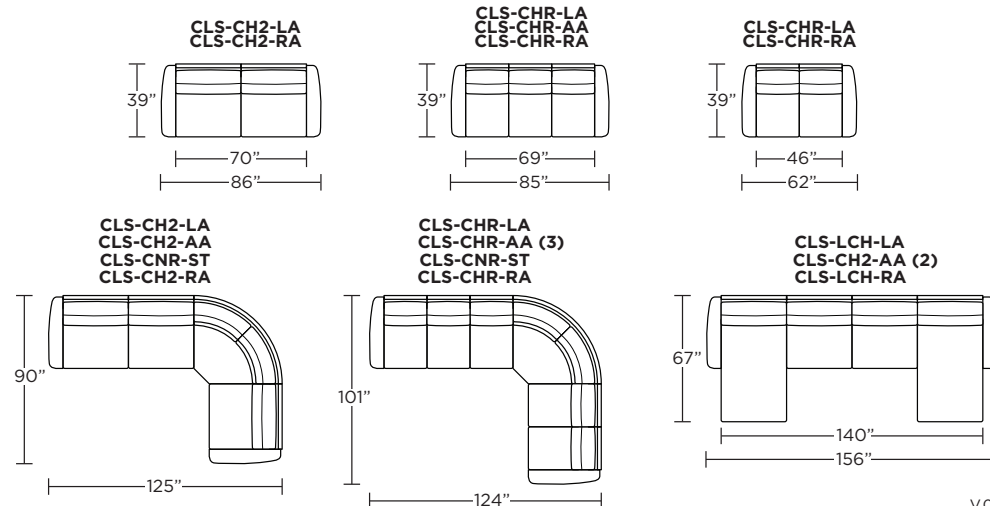

Wall Clearance is 5" at full recline.

Suggested Configurations

V.08.19.21

Safe low voltage electrical components are UL listed.

Scale : 1/8 inch = 1 foot
All dimensions are approximate and subject to change.
Specify all components from the sitting position.