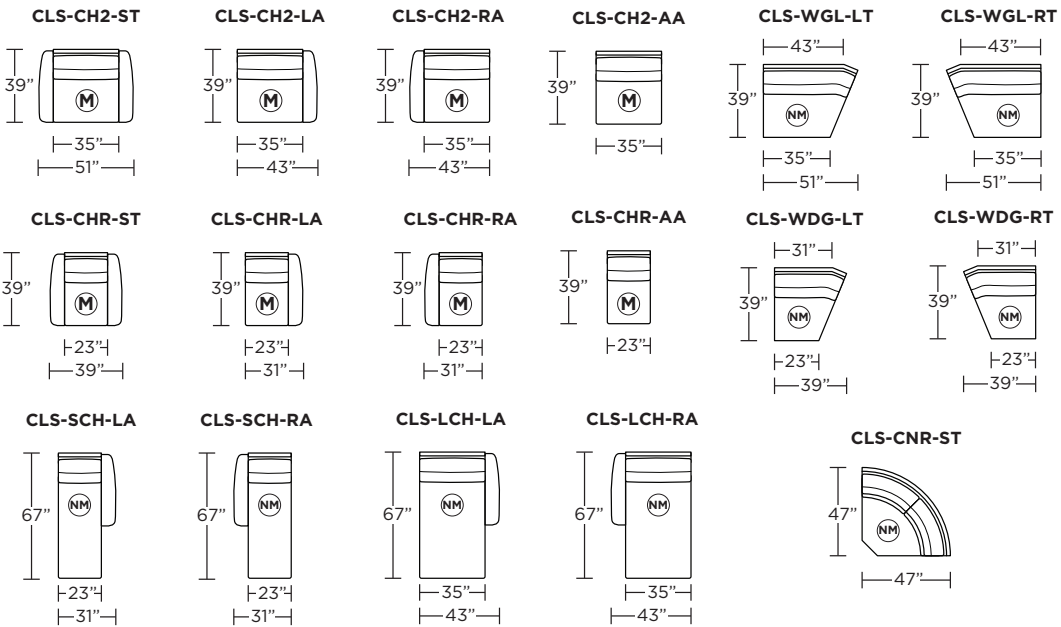

STYLE IN MOTION® G-SERIES

CHELSEA

AMERICAN
LEATHER®

CHELSEA

Standard Features:

- Premium high-density, high-resiliency foam seat cushions encased in down
- Sinuuous spring suspension
- Semi-attached back cushions with lumbar support
- Semi-attached seat cushions
- Double-needle top-stitch
- In-arm control panel is easy to use and includes a 2-amp USB charging port
- Control panel is LED backlit with auto-off after 5 seconds
- Lifetime warranty on frame and suspension
- Five-year warranty on mechanism
- Three-year warranty on motor
- Quick-ship delivery

Options:

- Premium high-density, high-resiliency foam seat cushion
- Contrasting stitch detail available in Black, Brown, Charcoal, Cream, Espresso, Grey, Lemon, Pink, Royal, Scarlet, Tangerine, or Teal thread color
- Contrasting back and seat cushions available (two-tone)
- 1.8-hour lithium-ion battery pack available
- Battery pack has a one-year warranty
- Easy disassembly for delivery

Wall Clearance is 5" at full recline.

Suggested Configurations

V.08.19.21

Safe low voltage electrical components are UL listed.

Scale : 1/8 inch = 1 foot
All dimensions are approximate and subject to change.
Specify all components from the sitting position.