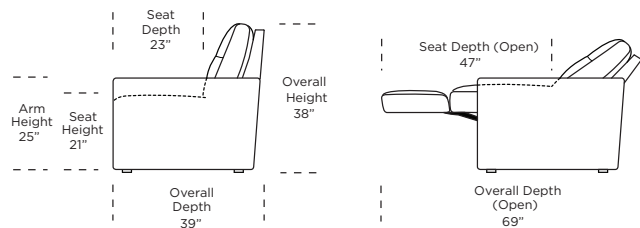

Wall Clearance is 5" at full recline.

Suggested Configurations

V.08.19.21

Safe low voltage electrical components are UL listed.

Scale : 1/8 inch = 1 foot
All dimensions are approximate and subject to change.
Specify all components from the sitting position.