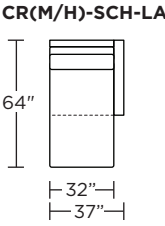

### Carmet High Leg (CRH):

**CRM = LOW LEG**  
**CRH = HIGH LEG**

**Note:** Dotted line indicates seam on leather, Ultrasuede® and up the roll fabrics. Seams are eliminated with railroaded fabrics.

Scale: 1/8 inch = 1 foot  
All dimensions are approximate and subject to change.  
Specify components from the sitting position.