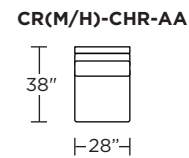

### Carmet High Leg (CRH):

**CRM = LOW LEG**  
**CRH = HIGH LEG**

**Note:** Dotted line indicates seam on leather, Ultrasuede® and up the roll fabrics. Seams are eliminated with railroaded fabrics.

Scale: 1/8 inch = 1 foot  
All dimensions are approximate and subject to change.  
Specify components from the sitting position.