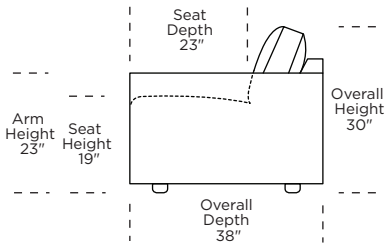

### Carmet High Leg (CRH):

**CRM = LOW LEG**  
**CRH = HIGH LEG**

**Note:** Dotted line indicates seam on leather, Ultrasuede® and up the roll fabrics. Seams are eliminated with railroaded fabrics.

Scale: 1/8 inch = 1 foot  
All dimensions are approximate and subject to change.  
Specify components from the sitting position.