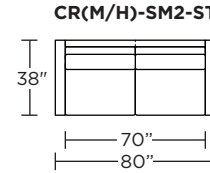

### Carmet High Leg (CRH):

**CRM = LOW LEG**  
**CRH = HIGH LEG**

**Note:** Dotted line indicates seam on leather, Ultrasuede® and up the roll fabrics. Seams are eliminated with railroaded fabrics.

Scale: 1/8 inch = 1 foot  
All dimensions are approximate and subject to change.  
Specify components from the sitting position.