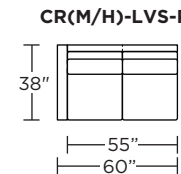

### Carmet High Leg (CRH):

**CRM = LOW LEG**  
**CRH = HIGH LEG**

**Note:** Dotted line indicates seam on leather, Ultrasuede® and up the roll fabrics. Seams are eliminated with railroaded fabrics.

Scale: 1/8 inch = 1 foot  
All dimensions are approximate and subject to change.  
Specify components from the sitting position.