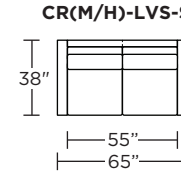

### Carmet High Leg (CRH):

**CRM = LOW LEG**  
**CRH = HIGH LEG**

**Note:** Dotted line indicates seam on leather, Ultrasuede® and up the roll fabrics. Seams are eliminated with railroaded fabrics.

Scale: 1/8 inch = 1 foot  
All dimensions are approximate and subject to change.  
Specify components from the sitting position.