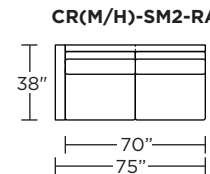

### Carmet High Leg (CRH):

**CRM = LOW LEG**  
**CRH = HIGH LEG**

**Note:** Dotted line indicates seam on leather, Ultrasuede® and up the roll fabrics. Seams are eliminated with railroaded fabrics.

Scale: 1/8 inch = 1 foot  
All dimensions are approximate and subject to change.  
Specify components from the sitting position.