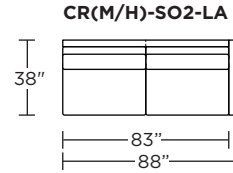

### Carmet High Leg (CRH):

**CRM = LOW LEG**  
**CRH = HIGH LEG**

**Note:** Dotted line indicates seam on leather, Ultrasuede® and up the roll fabrics. Seams are eliminated with railroaded fabrics.

Scale: 1/8 inch = 1 foot  
All dimensions are approximate and subject to change.  
Specify components from the sitting position.