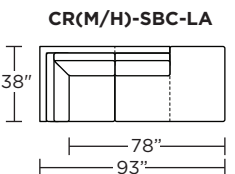

### Carmet High Leg (CRH):

**CRM = LOW LEG**  
**CRH = HIGH LEG**

**Note:** Dotted line indicates seam on leather, Ultrasuede® and up the roll fabrics. Seams are eliminated with railroaded fabrics.

Scale: 1/8 inch = 1 foot  
All dimensions are approximate and subject to change.  
Specify components from the sitting position.