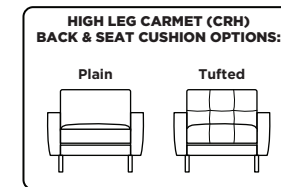

## Options:

- Loose knife-edge back cushions
- High leg Carmet available with wood leg in Acorn, Espresso or Walnut finish
- High leg Carmet available with metal leg in Brushed Stainless finish
- Back and seat cushion decorative detail options: Plain or Tufted (tufted detail not available with knife-edge back cushion option)
- Premium high-density, high-resiliency foam seat cushions with memory foam inserts encased in down

### Carmet High Leg (CRH):

**CRM = LOW LEG**  
**CRH = HIGH LEG**

**Note:** Dotted line indicates seam on leather, Ultrasuede® and up the roll fabrics. Seams are eliminated with railroaded fabrics.

Scale: 1/8 inch = 1 foot  
All dimensions are approximate and subject to change.  
Specify components from the sitting position.