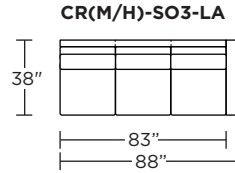

### Carmet High Leg (CRH):

**CRM = LOW LEG**  
**CRH = HIGH LEG**

**Note:** Dotted line indicates seam on leather, Ultrasuede® and up the roll fabrics. Seams are eliminated with railroaded fabrics.

Scale: 1/8 inch = 1 foot  
All dimensions are approximate and subject to change.  
Specify components from the sitting position.