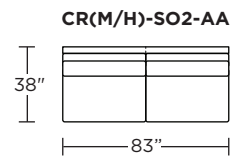

### Carmet High Leg (CRH):

**CRM = LOW LEG**  
**CRH = HIGH LEG**

**Note:** Dotted line indicates seam on leather, Ultrasuede® and up the roll fabrics. Seams are eliminated with railroaded fabrics.

Scale: 1/8 inch = 1 foot  
All dimensions are approximate and subject to change.  
Specify components from the sitting position.