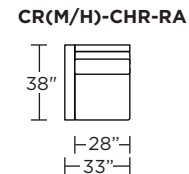

### Carmet High Leg (CRH):

**CRM = LOW LEG**  
**CRH = HIGH LEG**

**Note:** Dotted line indicates seam on leather, Ultrasuede® and up the roll fabrics. Seams are eliminated with railroaded fabrics.

Scale: 1/8 inch = 1 foot  
All dimensions are approximate and subject to change.  
Specify components from the sitting position.