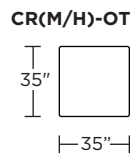

### Carmet High Leg (CRH):

**CRM = LOW LEG**  
**CRH = HIGH LEG**

**Note:** Dotted line indicates seam on leather, Ultrasuede® and up the roll fabrics. Seams are eliminated with railroaded fabrics.

Scale: 1/8 inch = 1 foot  
All dimensions are approximate and subject to change.  
Specify components from the sitting position.