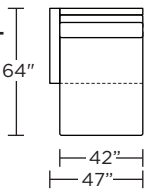

### Carmet High Leg (CRH):

**CRM = LOW LEG**  
**CRH = HIGH LEG**

**Note:** Dotted line indicates seam on leather, Ultrasuede® and up the roll fabrics. Seams are eliminated with railroaded fabrics.

Scale: 1/8 inch = 1 foot  
All dimensions are approximate and subject to change.  
Specify components from the sitting position.