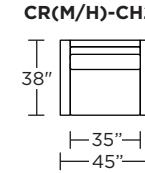

### Carmet High Leg (CRH):

**CRM = LOW LEG**  
**CRH = HIGH LEG**

**Note:** Dotted line indicates seam on leather, Ultrasuede® and up the roll fabrics. Seams are eliminated with railroaded fabrics.

Scale: 1/8 inch = 1 foot  
All dimensions are approximate and subject to change.  
Specify components from the sitting position.