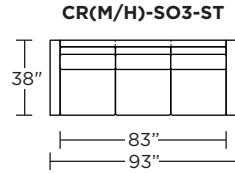

### Carmet High Leg (CRH):

**CRM = LOW LEG**  
**CRH = HIGH LEG**

**Note:** Dotted line indicates seam on leather, Ultrasuede® and up the roll fabrics. Seams are eliminated with railroaded fabrics.

Scale: 1/8 inch = 1 foot  
All dimensions are approximate and subject to change.  
Specify components from the sitting position.