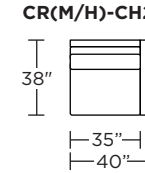

### Carmet High Leg (CRH):

**CRM = LOW LEG**  
**CRH = HIGH LEG**

**Note:** Dotted line indicates seam on leather, Ultrasuede® and up the roll fabrics. Seams are eliminated with railroaded fabrics.

Scale: 1/8 inch = 1 foot  
All dimensions are approximate and subject to change.  
Specify components from the sitting position.