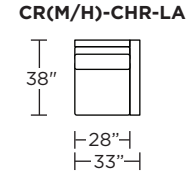

### Carmet High Leg (CRH):

**CRM = LOW LEG**  
**CRH = HIGH LEG**

**Note:** Dotted line indicates seam on leather, Ultrasuede® and up the roll fabrics. Seams are eliminated with railroaded fabrics.

Scale: 1/8 inch = 1 foot  
All dimensions are approximate and subject to change.  
Specify components from the sitting position.