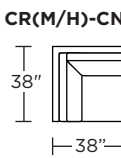

### Carmet High Leg (CRH):

**CRM = LOW LEG**  
**CRH = HIGH LEG**

**Note:** Dotted line indicates seam on leather, Ultrasuede® and up the roll fabrics. Seams are eliminated with railroaded fabrics.

Scale: 1/8 inch = 1 foot  
All dimensions are approximate and subject to change.  
Specify components from the sitting position.