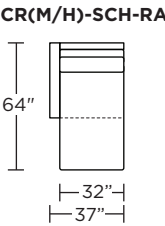

### Carmet High Leg (CRH):

**CRM = LOW LEG**  
**CRH = HIGH LEG**

**Note:** Dotted line indicates seam on leather, Ultrasuede® and up the roll fabrics. Seams are eliminated with railroaded fabrics.

Scale: 1/8 inch = 1 foot  
All dimensions are approximate and subject to change.  
Specify components from the sitting position.