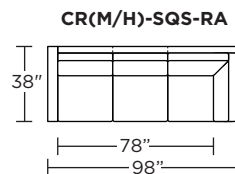

### Carmet High Leg (CRH):

**CRM = LOW LEG**  
**CRH = HIGH LEG**

**Note:** Dotted line indicates seam on leather, Ultrasuede® and up the roll fabrics. Seams are eliminated with railroaded fabrics.

Scale: 1/8 inch = 1 foot  
All dimensions are approximate and subject to change.  
Specify components from the sitting position.