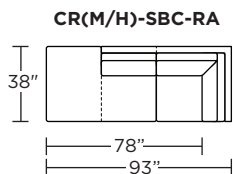

### Carmet High Leg (CRH):

**CRM = LOW LEG**  
**CRH = HIGH LEG**

**Note:** Dotted line indicates seam on leather, Ultrasuede® and up the roll fabrics. Seams are eliminated with railroaded fabrics.

Scale: 1/8 inch = 1 foot  
All dimensions are approximate and subject to change.  
Specify components from the sitting position.