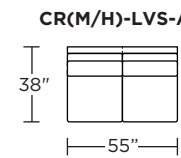

### Carmet High Leg (CRH):

**CRM = LOW LEG**  
**CRH = HIGH LEG**

**Note:** Dotted line indicates seam on leather, Ultrasuede® and up the roll fabrics. Seams are eliminated with railroaded fabrics.

Scale: 1/8 inch = 1 foot  
All dimensions are approximate and subject to change.  
Specify components from the sitting position.