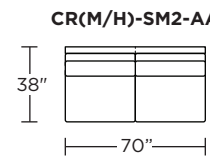

### Carmet High Leg (CRH):

**CRM = LOW LEG**  
**CRH = HIGH LEG**

**Note:** Dotted line indicates seam on leather, Ultrasuede® and up the roll fabrics. Seams are eliminated with railroaded fabrics.

Scale: 1/8 inch = 1 foot  
All dimensions are approximate and subject to change.  
Specify components from the sitting position.