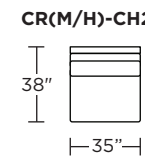

### Carmet High Leg (CRH):

**CRM = LOW LEG**  
**CRH = HIGH LEG**

**Note:** Dotted line indicates seam on leather, Ultrasuede® and up the roll fabrics. Seams are eliminated with railroaded fabrics.

Scale: 1/8 inch = 1 foot  
All dimensions are approximate and subject to change.  
Specify components from the sitting position.