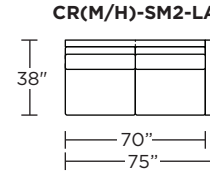

### Carmet High Leg (CRH):

**CRM = LOW LEG**  
**CRH = HIGH LEG**

**Note:** Dotted line indicates seam on leather, Ultrasuede® and up the roll fabrics. Seams are eliminated with railroaded fabrics.

Scale: 1/8 inch = 1 foot  
All dimensions are approximate and subject to change.  
Specify components from the sitting position.