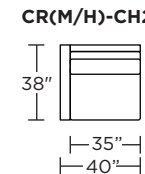

### Carmet High Leg (CRH):

**CRM = LOW LEG**  
**CRH = HIGH LEG**

**Note:** Dotted line indicates seam on leather, Ultrasuede® and up the roll fabrics. Seams are eliminated with railroaded fabrics.

Scale: 1/8 inch = 1 foot  
All dimensions are approximate and subject to change.  
Specify components from the sitting position.