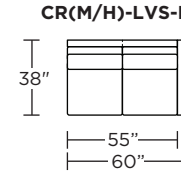

### Carmet High Leg (CRH):

**CRM = LOW LEG**  
**CRH = HIGH LEG**

**Note:** Dotted line indicates seam on leather, Ultrasuede® and up the roll fabrics. Seams are eliminated with railroaded fabrics.

Scale: 1/8 inch = 1 foot  
All dimensions are approximate and subject to change.  
Specify components from the sitting position.