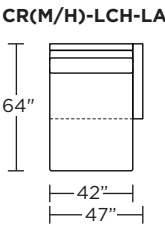

### Carmet High Leg (CRH):

**CRM = LOW LEG**  
**CRH = HIGH LEG**

**Note:** Dotted line indicates seam on leather, Ultrasuede® and up the roll fabrics. Seams are eliminated with railroaded fabrics.

Scale: 1/8 inch = 1 foot  
All dimensions are approximate and subject to change.  
Specify components from the sitting position.