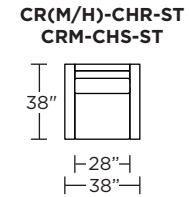

### Carmet High Leg (CRH):

**CRM = LOW LEG**  
**CRH = HIGH LEG**

**Note:** Dotted line indicates seam on leather, Ultrasuede® and up the roll fabrics. Seams are eliminated with railroaded fabrics.

Scale: 1/8 inch = 1 foot  
All dimensions are approximate and subject to change.  
Specify components from the sitting position.