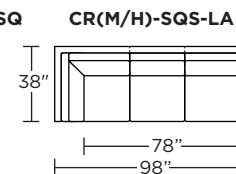

### Carmet High Leg (CRH):

**CRM = LOW LEG**  
**CRH = HIGH LEG**

**Note:** Dotted line indicates seam on leather, Ultrasuede® and up the roll fabrics. Seams are eliminated with railroaded fabrics.

Scale: 1/8 inch = 1 foot  
All dimensions are approximate and subject to change.  
Specify components from the sitting position.