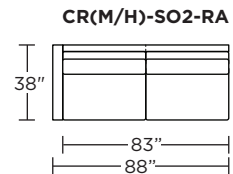

### Carmet High Leg (CRH):

**CRM = LOW LEG**  
**CRH = HIGH LEG**

**Note:** Dotted line indicates seam on leather, Ultrasuede® and up the roll fabrics. Seams are eliminated with railroaded fabrics.

Scale: 1/8 inch = 1 foot  
All dimensions are approximate and subject to change.  
Specify components from the sitting position.