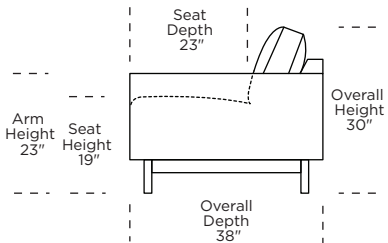

### Carmet High Leg (CRH):

**CRM = LOW LEG**  
**CRH = HIGH LEG**

**Note:** Dotted line indicates seam on leather, Ultrasuede® and up the roll fabrics. Seams are eliminated with railroaded fabrics.

Scale: 1/8 inch = 1 foot  
All dimensions are approximate and subject to change.  
Specify components from the sitting position.