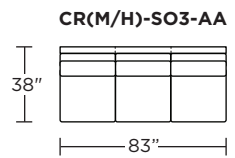

### Carmet High Leg (CRH):

**CRM = LOW LEG**  
**CRH = HIGH LEG**

**Note:** Dotted line indicates seam on leather, Ultrasuede® and up the roll fabrics. Seams are eliminated with railroaded fabrics.

Scale: 1/8 inch = 1 foot  
All dimensions are approximate and subject to change.  
Specify components from the sitting position.