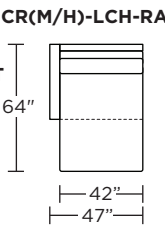

### Carmet High Leg (CRH):

**CRM = LOW LEG**  
**CRH = HIGH LEG**

**Note:** Dotted line indicates seam on leather, Ultrasuede® and up the roll fabrics. Seams are eliminated with railroaded fabrics.

Scale: 1/8 inch = 1 foot  
All dimensions are approximate and subject to change.  
Specify components from the sitting position.