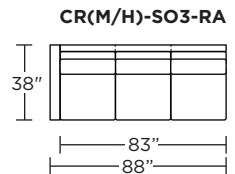

### Carmet High Leg (CRH):

**CRM = LOW LEG**  
**CRH = HIGH LEG**

**Note:** Dotted line indicates seam on leather, Ultrasuede® and up the roll fabrics. Seams are eliminated with railroaded fabrics.

Scale: 1/8 inch = 1 foot  
All dimensions are approximate and subject to change.  
Specify components from the sitting position.