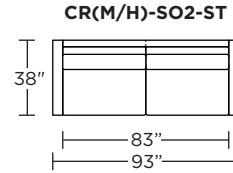

### Carmet High Leg (CRH):

**CRM = LOW LEG**  
**CRH = HIGH LEG**

**Note:** Dotted line indicates seam on leather, Ultrasuede® and up the roll fabrics. Seams are eliminated with railroaded fabrics.

Scale: 1/8 inch = 1 foot  
All dimensions are approximate and subject to change.  
Specify components from the sitting position.