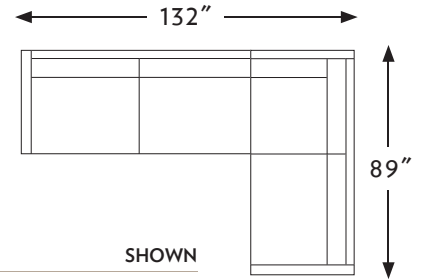

THE BIG EASY

630 BIG EASY

1:150 SCALE SHOWN

63034
63031

SHOWN
L ARM SOFA
R ARM SM CORNER SOFA

63009 CORNER CHAIR
TOTAL W40" D40" H35"
SEAT W30" D24" H19"
ARMS --- --- H23"

63013 ARMLESS CHAIR
TOTAL W32" D40" H35"
SEAT W32" D24" H19"
ARMS --- --- H23"

63011 R ARM CHAIR
TOTAL W36" D40" H35"
SEAT W32" D24" H19"
ARMS --- --- H23"

63012 L ARM CHAIR
TOTAL W36" D40" H35"
SEAT W32" D24" H19"
ARMS --- --- H23"

63010 CHAIR
TOTAL W40" D40" H35"
SEAT W32" D24" H19"
ARMS --- --- H23"

63023 ARMLESS LOVESEAT
TOTAL W63" D40" H35"
SEAT W63" D24" H19"
ARMS --- --- H23"

63021 R ARM LOVESEAT
TOTAL W67" D40" H35"
SEAT W63" D24" H19"
ARMS --- --- H23"

63022 L ARM LOVESEAT
TOTAL W67" D40" H35"
SEAT W63" D24" H19"
ARMS --- --- H23"

63020 LOVESEAT
TOTAL W71" D40" H35"
SEAT W63" D24" H19"
ARMS --- --- H23"

63038 ARMLESS APT SOFA
TOTAL W73" D40" H35"
SEAT W73" D24" H19"
ARMS --- --- H23"

63036 R ARM APT SOFA
TOTAL W77" D40" H35"
SEAT W73" D24" H19"
ARMS --- --- H23"

63037 L ARM APT SOFA
TOTAL W77" D40" H35"
SEAT W73" D24" H19"
ARMS --- --- H23"

63035 APARTMENT SOFA
TOTAL W81" D40" H35"
SEAT W73" D24" H19"
ARMS --- --- H23"

63039 ARMLESS SOFA
TOTAL W87" D40" H35"
SEAT W87" D24" H19"
ARMS --- --- H23"

63033 R ARM SOFA
TOTAL W91" D40" H35"
SEAT W87" D24" H19"
ARMS --- --- H23"

63034 L ARM SOFA
TOTAL W91" D40" H35"
SEAT W87" D24" H19"
ARMS --- --- H23"

63030 SOFA
TOTAL W95" D40" H35"
SEAT W87" D24" H19"
ARMS --- --- H23"

63083 ARMLESS LONG SOFA
TOTAL W98" D40" H35"
SEAT W98" D24" H19"
ARMS --- --- H23"

63081 R ARM LONG SOFA
TOTAL W102" D40" H35"
SEAT W98" D24" H19"
ARMS --- --- H23"

63082 L ARM LONG SOFA
TOTAL W102" D40" H35"
SEAT W98" D24" H19"
ARMS --- --- H23"

63080 LONG SOFA
TOTAL W106" D40" H35"
SEAT W98" D24" H19"
ARMS --- --- H23"

63031 R ARM SM CORNER SOFA
TOTAL W89" D40" H35"
SEAT W78" D24" H19"
ARMS --- --- H23"

63032 L ARM SM CORNER SOFA
TOTAL W89" D40" H35"
SEAT W78" D24" H19"
ARMS --- --- H23"

63086 R ARM LG CORNER SOFA
TOTAL W103" D40" H35"
SEAT W90" D24" H19"
ARMS --- --- H23"

63087 L ARM LG CORNER SOFA
TOTAL W103" D40" H35"
SEAT W90" D24" H19"
ARMS --- --- H23"

63063 ARMLESS LG CHAISE
TOTAL W44" D70" H35"
SEAT W44" D53" H19"
ARMS --- --- H23"

63061 R ARM LARGE CHAISE
TOTAL W48" D70" H35"
SEAT W44" D53" H19"
ARMS --- --- H23"

63062 L ARM LARGE CHAISE
TOTAL W48" D70" H35"
SEAT W44" D53" H19"
ARMS --- --- H23"

63060 LARGE CHAISE
TOTAL W52" D70" H35"
SEAT W44" D53" H19"
ARMS --- --- H23"

63068 ARMLESS STD CHAISE
TOTAL W33" D65" H35"
SEAT W33" D48" H19"
ARMS --- --- H23"

63066 R ARM STD CHAISE
TOTAL W37" D65" H35"
SEAT W33" D48" H19"
ARMS --- --- H23"

63067 L ARM STD CHAISE
TOTAL W37" D65" H35"
SEAT W33" D48" H19"
ARMS --- --- H23"

63065 STANDARD CHAISE
TOTAL W41" D65" H35"
SEAT W33" D48" H19"
ARMS --- --- H23"