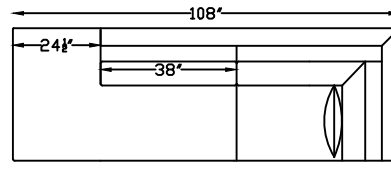

JESSE 1410 SERIES

141020 SOFA

141017L ONE ARM SOFA
*SHOWN AS LEFT

141053L SOFA BUMPER W/ RETURN

141018L ONE ARM SOFA W/ RETURN
*SHOWN AS LEFT

141051 CONDO SOFA

141050L ONE ARM CONDO
*SHOWN AS LEFT

141004 CHAIR

141005 CORNER

141007L ONE ARM CHAISE
*SHOWN AS LEFT

This schematic is current as of May , 2020.
Lazar reserves the right to change dimensions and/or products offered.
A more recent schematic may be available for this series at www.lazarind.com
NOTE: L or R is determined by facing the piece.
NOTE: Available as an Outdoor Product.