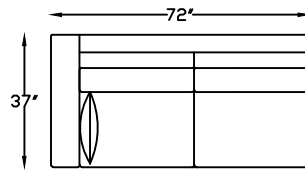

JESSE 1410 SERIES

141020 SOFA

141017L ONE ARM SOFA
*SHOWN AS LEFT

141053L SOFA BUMPER W/ RETURN

141018L ONE ARM SOFA W/ RETURN
*SHOWN AS LEFT

141051 CONDO SOFA

141050L ONE ARM CONDO
*SHOWN AS LEFT

141004 CHAIR

141005 CORNER

141007L ONE ARM CHAISE
*SHOWN AS LEFT

This schematic is current as of May , 2020.
Lazar reserves the right to change dimensions and/or products offered.
A more recent schematic may be available for this series at www.lazarind.com
NOTE: L or R is determined by facing the piece.
NOTE: Available as an Outdoor Product.