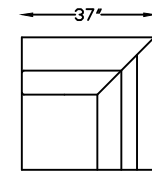

JESSE 1410 SERIES

141020 SOFA

141017L ONE ARM SOFA
*SHOWN AS LEFT

141053L SOFA BUMPER W/ RETURN

141018L ONE ARM SOFA W/ RETURN
*SHOWN AS LEFT

141051 CONDO SOFA

141050L ONE ARM CONDO
*SHOWN AS LEFT

141004 CHAIR

141005 CORNER

141007L ONE ARM CHAISE
*SHOWN AS LEFT

This schematic is current as of May , 2020.
Lazar reserves the right to change dimensions and/or products offered.
A more recent schematic may be available for this series at www.lazarind.com
NOTE: L or R is determined by facing the piece.
NOTE: Available as an Outdoor Product.