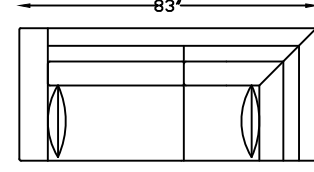

JESSE 1410 SERIES

141020 SOFA

141017L ONE ARM SOFA
*SHOWN AS LEFT

141053L SOFA BUMPER W/ RETURN

141018L ONE ARM SOFA W/ RETURN
*SHOWN AS LEFT

141051 CONDO SOFA

141050L ONE ARM CONDO
*SHOWN AS LEFT

141004 CHAIR

141005 CORNER

141007L ONE ARM CHAISE
*SHOWN AS LEFT

This schematic is current as of May , 2020.
Lazar reserves the right to change dimensions and/or products offered.
A more recent schematic may be available for this series at www.lazarind.com
NOTE: L or R is determined by facing the piece.
NOTE: Available as an Outdoor Product.