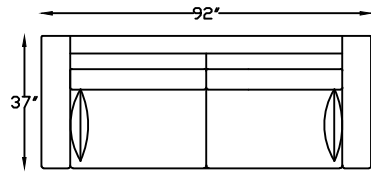

JESSE 1410 SERIES

141020 SOFA

141017L ONE ARM SOFA
*SHOWN AS LEFT

141053L SOFA BUMPER W/ RETURN

141018L ONE ARM SOFA W/ RETURN
*SHOWN AS LEFT

141051 CONDO SOFA

141050L ONE ARM CONDO
*SHOWN AS LEFT

141004 CHAIR

141005 CORNER

141007L ONE ARM CHAISE
*SHOWN AS LEFT

This schematic is current as of May , 2020.
Lazar reserves the right to change dimensions and/or products offered.
A more recent schematic may be available for this series at www.lazarind.com
NOTE: L or R is determined by facing the piece.
NOTE: Available as an Outdoor Product.