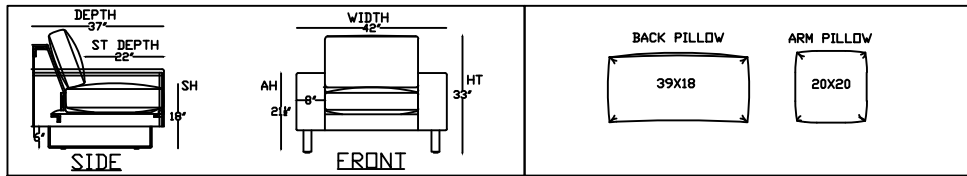

JESSE 1410 SERIES

141020 SOFA

141017L ONE ARM SOFA
*SHOWN AS LEFT

141053L SOFA BUMPER W/ RETURN

141018L ONE ARM SOFA W/ RETURN
*SHOWN AS LEFT

141051 CONDO SOFA

141050L ONE ARM CONDO
*SHOWN AS LEFT

141004 CHAIR

141005 CORNER

141007L ONE ARM CHAISE
*SHOWN AS LEFT

This schematic is current as of May , 2020.
Lazar reserves the right to change dimensions and/or products offered.
A more recent schematic may be available for this series at www.lazarind.com
NOTE: L or R is determined by facing the piece.
NOTE: Available as an Outdoor Product.