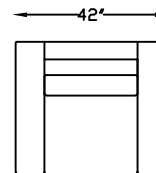

JESSE 1410 SERIES

141020 SOFA

141017L ONE ARM SOFA
*SHOWN AS LEFT

141053L SOFA BUMPER W/ RETURN

141018L ONE ARM SOFA W/ RETURN
*SHOWN AS LEFT

141051 CONDO SOFA

141050L ONE ARM CONDO
*SHOWN AS LEFT

141004 CHAIR

141005 CORNER

141007L ONE ARM CHAISE
*SHOWN AS LEFT

This schematic is current as of May , 2020.
Lazar reserves the right to change dimensions and/or products offered.
A more recent schematic may be available for this series at www.lazarind.com
NOTE: L or R is determined by facing the piece.
NOTE: Available as an Outdoor Product.