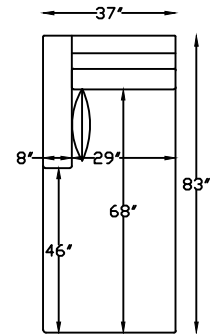

JESSE 1410 SERIES

141020 SOFA

141017L ONE ARM SOFA
*SHOWN AS LEFT

141053L SOFA BUMPER W/ RETURN

141018L ONE ARM SOFA W/ RETURN
*SHOWN AS LEFT

141051 CONDO SOFA

141050L ONE ARM CONDO
*SHOWN AS LEFT

141004 CHAIR

141005 CORNER

141007L ONE ARM CHAISE
*SHOWN AS LEFT

This schematic is current as of May , 2020.
Lazar reserves the right to change dimensions and/or products offered.
A more recent schematic may be available for this series at www.lazarind.com
NOTE: L or R is determined by facing the piece.
NOTE: Available as an Outdoor Product.