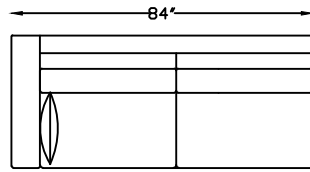

JESSE 1410 SERIES

141020 SOFA

141017L ONE ARM SOFA
*SHOWN AS LEFT

141053L SOFA BUMPER W/ RETURN

141018L ONE ARM SOFA W/ RETURN
*SHOWN AS LEFT

141051 CONDO SOFA

141050L ONE ARM CONDO
*SHOWN AS LEFT

141004 CHAIR

141005 CORNER

141007L ONE ARM CHAISE
*SHOWN AS LEFT

This schematic is current as of May , 2020.
Lazar reserves the right to change dimensions and/or products offered.
A more recent schematic may be available for this series at www.lazarind.com
NOTE: L or R is determined by facing the piece.
NOTE: Available as an Outdoor Product.