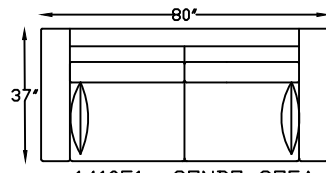

JESSE 1410 SERIES

141020 SOFA

141017L ONE ARM SOFA
*SHOWN AS LEFT

141053L SOFA BUMPER W/ RETURN

141018L ONE ARM SOFA W/ RETURN
*SHOWN AS LEFT

141051 CONDO SOFA

141050L ONE ARM CONDO
*SHOWN AS LEFT

141004 CHAIR

141005 CORNER

141007L ONE ARM CHAISE
*SHOWN AS LEFT

This schematic is current as of May , 2020.
Lazar reserves the right to change dimensions and/or products offered.
A more recent schematic may be available for this series at www.lazarind.com
NOTE: L or R is determined by facing the piece.
NOTE: Available as an Outdoor Product.