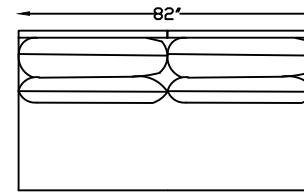

# 1148 FONTAINE SERIES

114820 SOFA

114817R ONE ARM SOFA  
(SHOWN AS RIGHT)

114814 ARMLESS SOFA

114804 CHAIR

114803L ONE ARM CHAIR  
(SHOWN AS LEFT)

114802 ARMLESS CHAIR

114805 CORNER CHAIR

114801 OTTOMAN

114807R ONE ARM CHAISE  
(SHOWN AS RIGHT)

( \* SHOWN AS RIGHT ARM FACING )

( \* BENCH CUSHION STANDARD )

This schematic is current as of January , 2020 \*Scale: 1/4" = 1'-0"  
 Lazar reserves the right to change dimensions and/or products offered.  
 A more recent schematic may be available for this series at [www.lazarind.com](http://www.lazarind.com)  
 NOTE: L or R is determined by facing the piece.