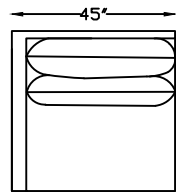

# 1148 FONTAINE SERIES

114820 SOFA

114817R ONE ARM SOFA  
(SHOWN AS RIGHT)

114814 ARMLESS SOFA

114804 CHAIR

114803L ONE ARM CHAIR  
(SHOWN AS LEFT)

114802 ARMLESS CHAIR

114805 CORNER CHAIR

114801 OTTOMAN

114807R ONE ARM CHAISE  
(SHOWN AS RIGHT)

( \* SHOWN AS RIGHT ARM FACING )

( \* BENCH CUSHION STANDARD )

This schematic is current as of January , 2020 \*Scale: 1/4" = 1'-0"  
 Lazar reserves the right to change dimensions and/or products offered.  
 A more recent schematic may be available for this series at [www.lazarind.com](http://www.lazarind.com)  
 NOTE: L or R is determined by facing the piece.