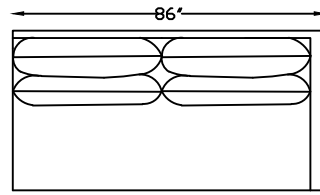

# 1148 FONTAINE SERIES

114820 SOFA

114817R ONE ARM SOFA  
(SHOWN AS RIGHT)

114814 ARMLESS SOFA

114804 CHAIR

114803L ONE ARM CHAIR  
(SHOWN AS LEFT)

114802 ARMLESS CHAIR

114805 CORNER CHAIR

114801 OTTOMAN

114807R ONE ARM CHAISE  
(SHOWN AS RIGHT)

( \* SHOWN AS RIGHT ARM FACING )

( \* BENCH CUSHION STANDARD )

This schematic is current as of January , 2020 \*Scale: 1/4" = 1'-0"  
 Lazar reserves the right to change dimensions and/or products offered.  
 A more recent schematic may be available for this series at [www.lazarind.com](http://www.lazarind.com)  
 NOTE: L or R is determined by facing the piece.