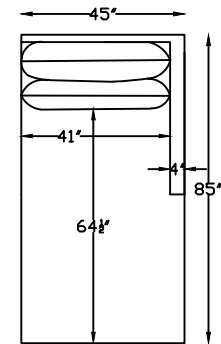

114801 OTTOMAN

114807R ONE ARM CHAISE  
(SHOWN AS RIGHT)

( \* SHOWN AS RIGHT ARM FACING )

( \* BENCH CUSHION STANDARD )

This schematic is current as of January , 2020 \*Scale: 1/4" = 1'-0"  
 Lazar reserves the right to change dimensions and/or products offered.  
 A more recent schematic may be available for this series at [www.lazarind.com](http://www.lazarind.com)  
 NOTE: L or R is determined by facing the piece.