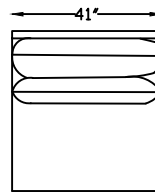

# 1148 FONTAINE SERIES

114820 SOFA

114817R ONE ARM SOFA  
(SHOWN AS RIGHT)

114814 ARMLESS SOFA

114804 CHAIR

114803L ONE ARM CHAIR  
(SHOWN AS LEFT)

114802 ARMLESS CHAIR

114805 CORNER CHAIR

114801 OTTOMAN

114807R ONE ARM CHAISE  
(SHOWN AS RIGHT)

( \* SHOWN AS RIGHT ARM FACING )

( \* BENCH CUSHION STANDARD )

This schematic is current as of January , 2020 \*Scale: 1/4" = 1'-0"  
 Lazar reserves the right to change dimensions and/or products offered.  
 A more recent schematic may be available for this series at [www.lazarind.com](http://www.lazarind.com)  
 NOTE: L or R is determined by facing the piece.