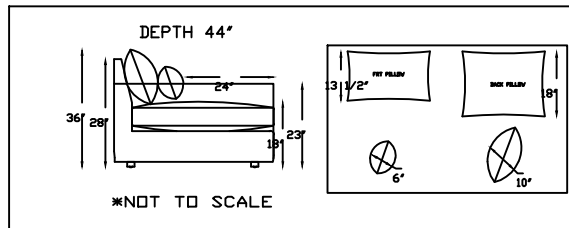

114801 OTTOMAN

114807R ONE ARM CHAISE  
(SHOWN AS RIGHT)

( \* SHOWN AS RIGHT ARM FACING )

( \* BENCH CUSHION STANDARD )

This schematic is current as of January , 2020 \*Scale: 1/4" = 1'-0"  
 Lazar reserves the right to change dimensions and/or products offered.  
 A more recent schematic may be available for this series at [www.lazarind.com](http://www.lazarind.com)  
 NOTE: L or R is determined by facing the piece.