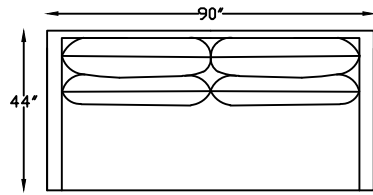

# 1148 FONTAINE SERIES

114820 SOFA

114817R ONE ARM SOFA  
(SHOWN AS RIGHT)

114814 ARMLESS SOFA

114804 CHAIR

114803L ONE ARM CHAIR  
(SHOWN AS LEFT)

114802 ARMLESS CHAIR

114805 CORNER CHAIR

114801 OTTOMAN

114807R ONE ARM CHAISE  
(SHOWN AS RIGHT)

( \* SHOWN AS RIGHT ARM FACING )

( \* BENCH CUSHION STANDARD )

This schematic is current as of January , 2020 \*Scale: 1/4" = 1'-0"  
 Lazar reserves the right to change dimensions and/or products offered.  
 A more recent schematic may be available for this series at [www.lazarind.com](http://www.lazarind.com)  
 NOTE: L or R is determined by facing the piece.