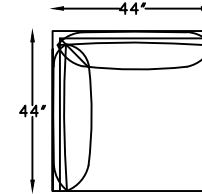

114805 CORNER CHAIR