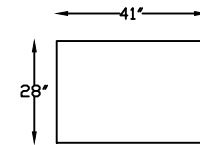

114801 OTTOMAN

114807R ONE ARM CHAISE  
(SHOWN AS RIGHT)

( \* SHOWN AS RIGHT ARM FACING )

( \* BENCH CUSHION STANDARD )

This schematic is current as of January , 2020 \*Scale: 1/4" = 1'-0"  
 Lazar reserves the right to change dimensions and/or products offered.  
 A more recent schematic may be available for this series at [www.lazarind.com](http://www.lazarind.com)  
 NOTE: L or R is determined by facing the piece.