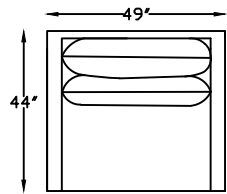

# 1148 FONTAINE SERIES

114820 SOFA

114817R ONE ARM SOFA  
(SHOWN AS RIGHT)

114814 ARMLESS SOFA

114804 CHAIR

114803L ONE ARM CHAIR  
(SHOWN AS LEFT)

114802 ARMLESS CHAIR

114805 CORNER CHAIR

114801 OTTOMAN

114807R ONE ARM CHAISE  
(SHOWN AS RIGHT)

( \* SHOWN AS RIGHT ARM FACING )

( \* BENCH CUSHION STANDARD )

This schematic is current as of January , 2020 \*Scale: 1/4" = 1'-0"  
 Lazar reserves the right to change dimensions and/or products offered.  
 A more recent schematic may be available for this series at [www.lazarind.com](http://www.lazarind.com)  
 NOTE: L or R is determined by facing the piece.