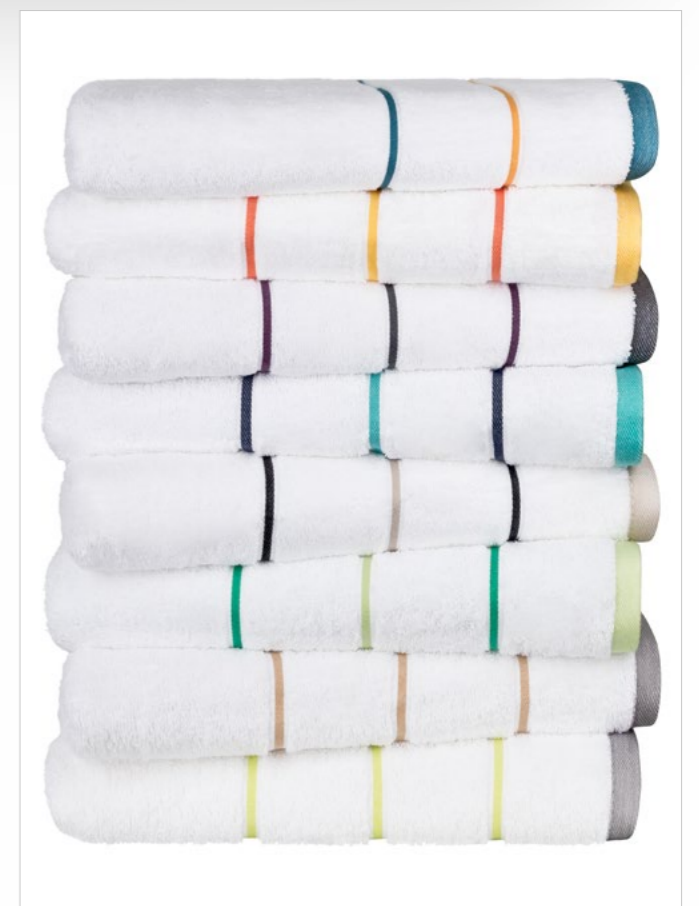

Polyester stripes