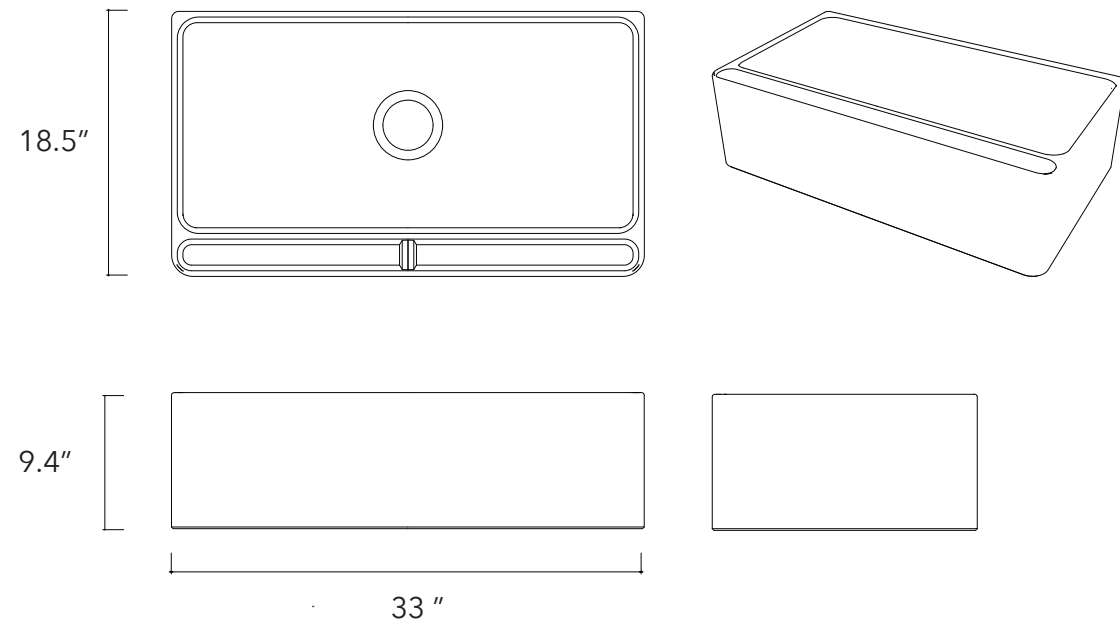

Iguazú Kitchen Sink
Product Data Sheet

KONKRETUS

Height
9.4 In / 24 cm

Width
33 In / 84 cm

Depth
18.5 In / 47 cm

Weight
130 Lb / 59 Kg

Accessories
None

Installation Notes

Notas de Instalación

Recommended height
Altura recomendada

Recommended perforations for drain and countertop tap
Perforaciones recomendadas para el desague y la grifería de mesón

Note: These are approximate and may vary.