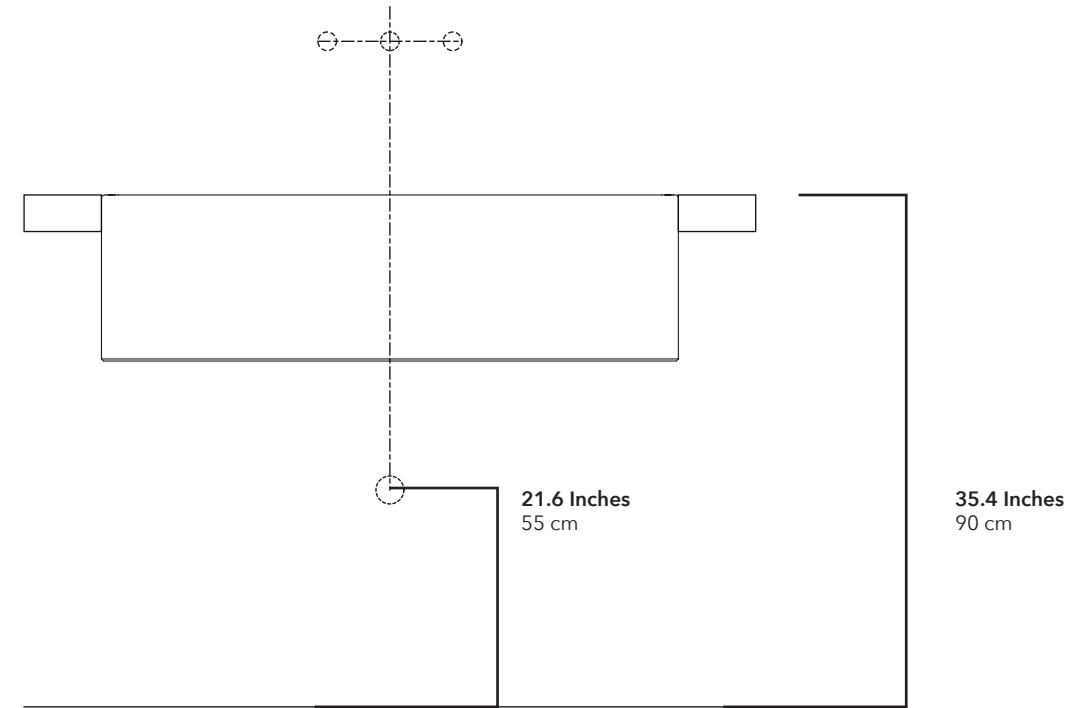

Iguazú Kitchen Sink
Product Data Sheet

KONKRETUS

Height
9.4 In / 24 cm

Width
33 In / 84 cm

Depth
18.5 In / 47 cm

Weight
130 Lb / 59 Kg

Accessories
None

Installation Notes

Notas de Instalación

Recommended height
Altura recomendada

Recommended perforations for drain and countertop tap
Perforaciones recomendadas para el desague y la grifería de mesón

Note: These are approximate and may vary.