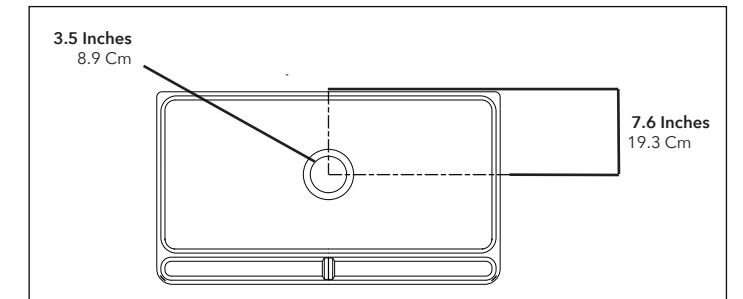

Iguazú Kitchen Sink
Product Data Sheet

KONKRETUS

Height
9.4 In / 24 cm

Width
33 In / 84 cm

Depth
18.5 In / 47 cm

Weight
130 Lb / 59 Kg

Accessories
None

Installation Notes

Notas de Instalación

Recommended height
Altura recomendada

Recommended perforations for drain and countertop tap
Perforaciones recomendadas para el desague y la grifería de mesón

Note: These are approximate and may vary.