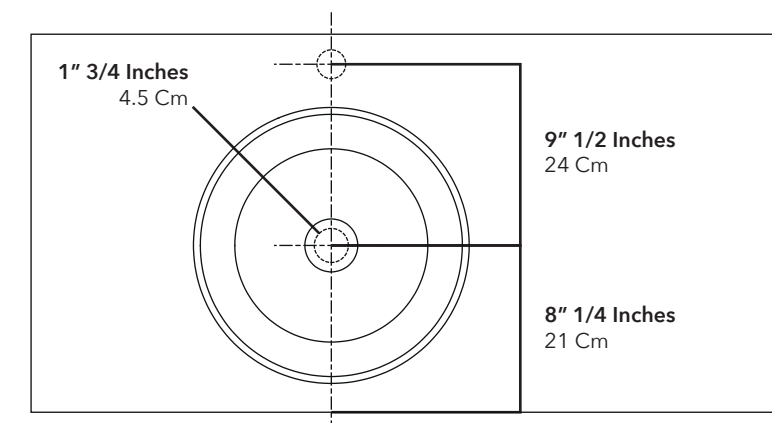

FLADD 02
Product Data Sheet

KONKRETUS

Installation Notes

Notas de Instalación

Recommended height for wall mounted taps

Altura recomendada para grifería de pared

Scale 1:5

Note: Illustrative images, may vary from the real product.

Recommended perforations for drain and countertop tap

Perforaciones recomendadas para el desague y la grifería de mesón

Dimensions

Dimensiones

Height Altura	4" 1/4 Inches - 11 Cm 4" 1/4 Pulgadas - 11 Cm
Width Ancho	14" 1/2 Inches - 37 Cm 14" 1/2 Pulgadas - 37 Cm
Depth Profundidad	14" 1/2 Inches - 37 Cm 14" 1/2 Pulgadas - 37 Cm

Weight

Peso

13.2 Pounds - 6.4 Kg
13.2 Libras - 6.4 Kg

Material

Material

Concrete
Concreto

Note: These are approximate and may vary.

Note: These are recommended and may vary, verify before intallate.