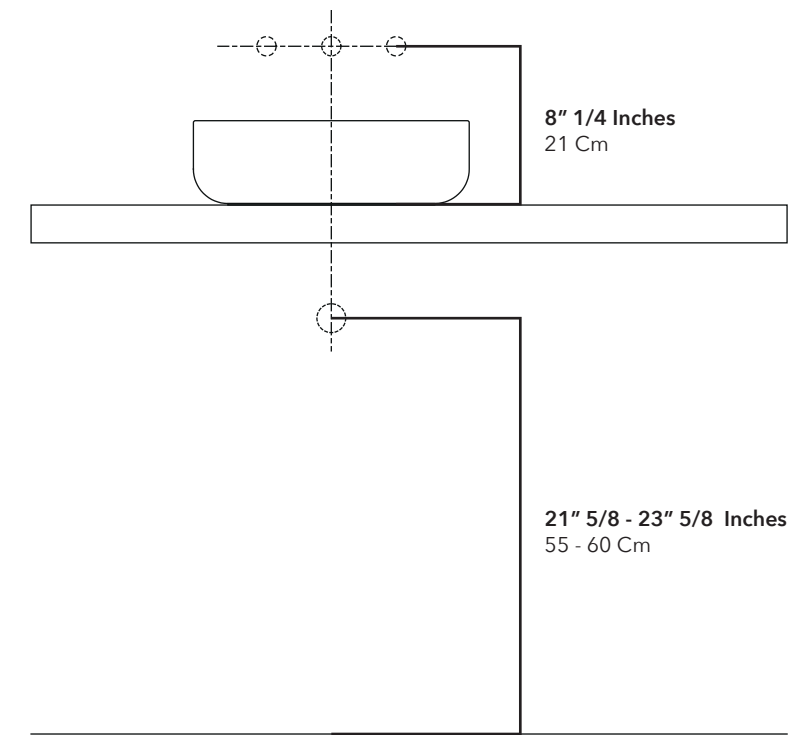

FLADD 02
Product Data Sheet

KONKRETUS

Installation Notes

Notas de Instalación

Recommended height for wall mounted taps

Altura recomendada para grifería de pared

Scale 1:5

Note: Illustrative images, may vary from the real product.

Recommended perforations for drain and countertop tap

Perforaciones recomendadas para el desague y la grifería de mesón

Dimensions

Dimensiones

Height Altura	4" 1/4 Inches - 11 Cm 4" 1/4 Pulgadas - 11 Cm
Width Ancho	14" 1/2 Inches - 37 Cm 14" 1/2 Pulgadas - 37 Cm
Depth Profundidad	14" 1/2 Inches - 37 Cm 14" 1/2 Pulgadas - 37 Cm

Weight

Peso

13.2 Pounds - 6.4 Kg
13.2 Libras - 6.4 Kg

Material

Material

Concrete
Concreto

Note: These are approximate and may vary.

Note: These are recommended and may vary, verify before intallate.