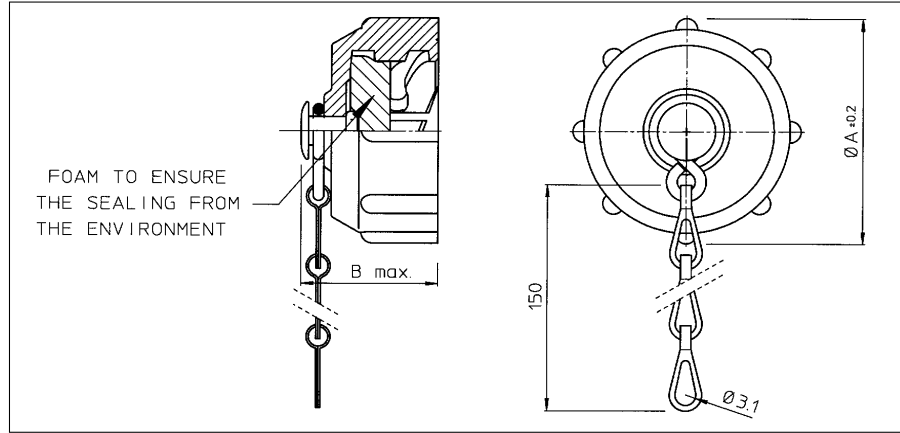

Plastic environmental dustcap for receptacles (UTP--DCG)

Part number	Shell size	$\varnothing A_{\pm 0.2}$	B max.
UTP10DCG	10	26.7	19.3
UTP12DCG	12	31.4	20.0
UTP14DCG	14	34.5	20.2
UTP16DCG	16	37.8	
UTP18DCG	18	40.8	
UTP20DCG	20	43.9	
UTP22DCG	22	47.0	21.8
UTP24DCG	24	50.1	