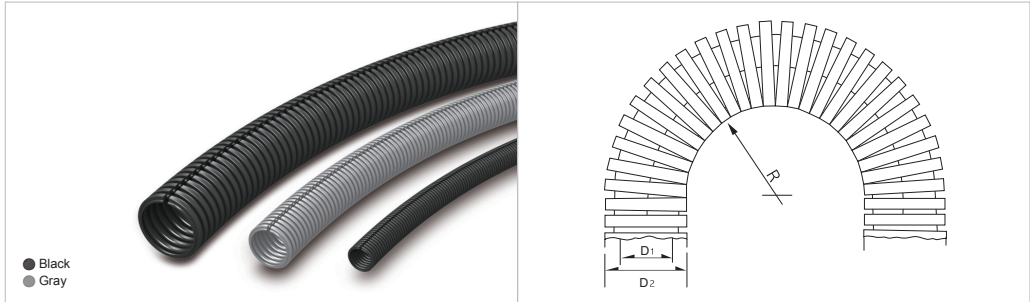

CPSS

- Material : High Quality Polyamide 6
- Construction : Inside & Outside Corrugated Plastic Hose
- Temperature : -40°C ~ +105°C
- Short Term : +130°C
- Self-Extinguishing : UL94-HB
- Color : Black, Gray
- Connections : CPSFIX
- Application : Machinery
- International Specification : RoHs2, CE

Product Size

Black	Gray	Inner Diameter (D1)	Outer Diameter (D2)	Bending Radius(R) mm1 ± 0%	Packing meter / roll
CPSS-07B	CPSS-07G	6.4	10.0	15.0	50/100
CPSS-10B	CPSS-10G	9.6	13.0	20.0	50
CPSS-12B	CPSS-12G	11.8	15.8	30.0	50
CPSS-16B	CPSS-16G	15.9	21.2	40.0	50
CPSS-22B	CPSS-22G	21.7	28.5	45.0	50
CPSS-28B	CPSS-28G	27.8	34.5	55.0	50
CPSS-36B	CPSS-36G	36.0	42.5	60.0	30
CPSS-48B	CPSS-48G	46.5	54.5	70.0	30
CPSS-56B	CPSS-56G	56.3	67.2	110.0	30
CPSS-70B	CPSS-70G	70.0	82.5	160.0	10
CPSS-95B	CPSS-95G	91.5	106.0	210.0	10