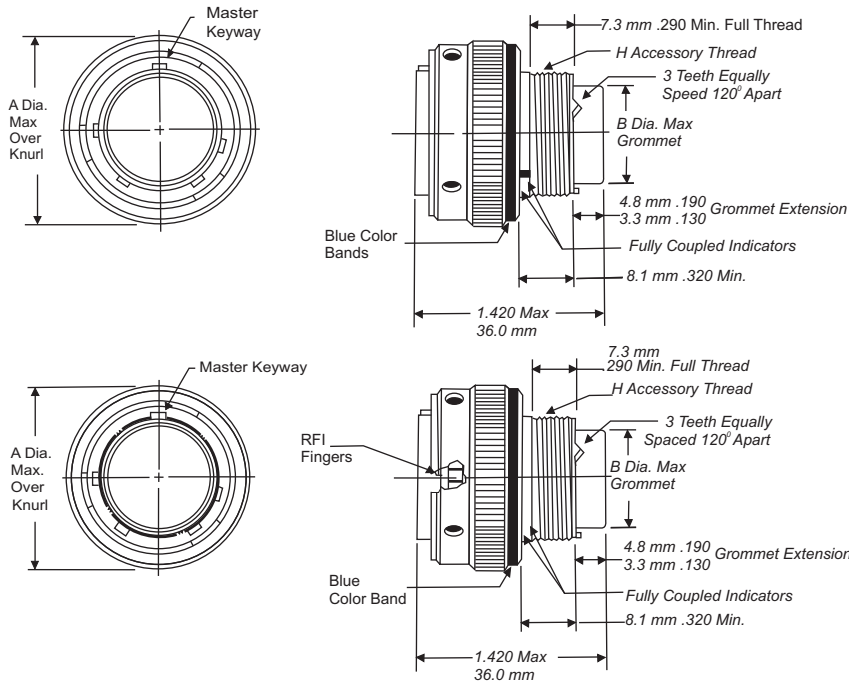

**Miniature Cylindrical MIL-C-26482, Series 2**  
**MS3476** straight plug

**MS3475** straight plug with RFI grounding fingers

Plug Shell,  
 Bayonet Coupling  
 Military No. MS3476

Plug Shell, RFI Grounding,  
 Bayonet Coupling  
 Military No. MS3475  
 Amphenol No. MB18

To complete order number see ordering information, page 14.

Shell Size	A Dia. Max.	B Dia. Max.	H Accessory Thread Class 2A
8	.782	.305	.5000-20 UNF
10	.926	.405	.6250-24 UNEF
12	1.043	.531	.7500-20 UNEF
14	1.183	.665	.8750-20 UNEF
16	1.305	.790	1.0000-20 UNEF
18	1.391	.869	1.0625-18 UNEF
20	1.531	.994	1.1875-18 UNEF
22	1.656	1.119	1.3125-18 UNEF
24	1.777	1.244	1.4375-18 UNEF

Millimeters

Shell Size	A Dia. Max.	B Dia. Max.	H Accessory Thread Class 2A
8	19.8	3.1	.5000-20 UNF
10	23.5	10.2	.6250-24 UNEF
12	26.5	13.5	.7500-20 UNEF
14	30.0	16.9	.8750-20 UNEF
16	33.1	20.0	1.0000-20 UNEF
18	35.3	22.0	1.0625-18 UNEF
20	38.9	25.2	1.1875-18 UNEF
22	42.0	28.4	1.3125-18 UNEF
24	45.1	31.6	1.4375-18 UNEF