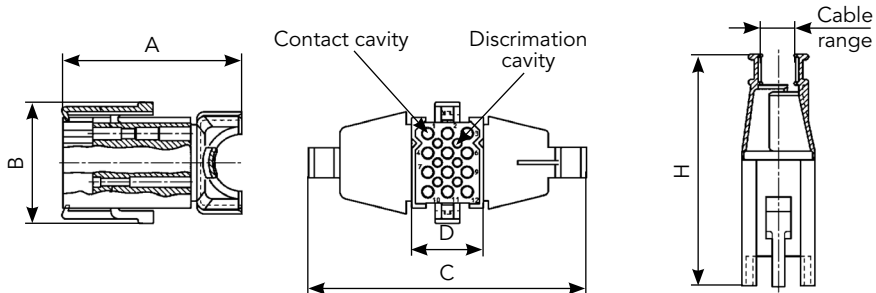

## Cable plug with integrated strain relief hood

Part number		Nbr. of contact*	Nbr. of discrimination cavities	A	B	C	D	H	Cable range (mm)	Cable tie <sup>(1)</sup>
Black UL94 V2	White UL94 V0									
SMS2PDH1	SMS2PDH3	2	0	39.5	16.4	64.8	14.1	57.1	0.5-8.4	TF4D
SMS3PDH1	SMS3PDH3	3	0	43.0		69.0	18.6		0.8-7.3	
SMS4PDH1	SMS4PDH3	4	0	46.1		74.4	23.7		1.5-10	
SMS6PDH1	SMS6PDH3	6	2	42.5	21.5	72.6	18.6	58.8	1.7-9.2	TF5D
SMS9PDH1	SMS9PDH3	9	4	43.7	26.7	75.3		60.1	3.9-14.2	
SMS12PDH1	SMS12PDH3	12	6	46.0	31.7	72.0		60.6	4.0-15.0	
SMS15PRDH1	SMS15PDH3	15	8	43.8	41.8	81.3	63.1	5.0-16.2		
SMS18PDH1	SMS18PDH3	18	10	44.0				5.8-20.3		
SMS24PDH1	SMS24PDH3	24	15	47.6				90.4	23.7	
SMS36PDH1	SMS36PDH3	36	24	62.5	31.7	128.0	49.1	71.2	8.8-24.5	

\*Contacts supplied separately (1) Cable tie not included

Note: all dimensions are in mm