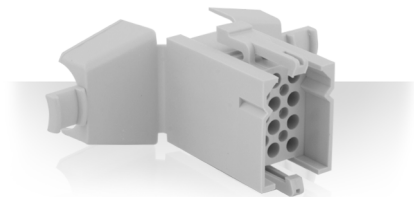

## Cable plug with integrated strain relief hood

Part number		Nbr. of contact*	Nbr. of discrimination cavities	A	B	C	D	H	Cable range (mm)	Cable tie <sup>(1)</sup>
Black UL94 V2	White UL94 V0									
SMS2PDH1	SMS2PDH3	2	0	39.5	16.4	64.8	14.1	57.1	0.5-8.4	TF4D
SMS3PDH1	SMS3PDH3	3	0	43.0		69.0	18.6		0.8-7.3	
SMS4PDH1	SMS4PDH3	4	0	46.1		74.4	23.7		1.5-10	
SMS6PDH1	SMS6PDH3	6	2	42.5	21.5	72.6	18.6	58.8	1.7-9.2	TF5D
SMS9PDH1	SMS9PDH3	9	4	43.7	26.7	75.3		60.1	3.9-14.2	
SMS12PDH1	SMS12PDH3	12	6	46.0	31.7	72.0		60.6	4.0-15.0	
SMS15PRDH1	SMS15PDH3	15	8	43.8	41.8	81.3	63.1	5.0-16.2		
SMS18PDH1	SMS18PDH3	18	10	44.0				5.8-20.3		
SMS24PDH1	SMS24PDH3	24	15	47.6				90.4	23.7	
SMS36PDH1	SMS36PDH3	36	24	62.5	31.7	128.0	49.1	71.2	8.8-24.5	

\*Contacts supplied separately (1) Cable tie not included

Note: all dimensions are in mm