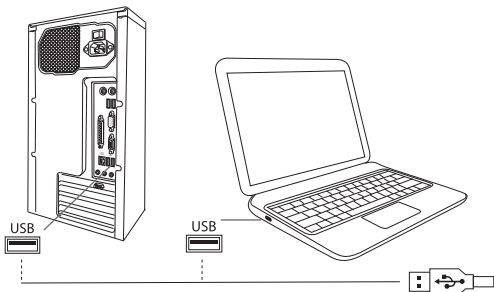

RAINBOW LED BACKLIGHT

For use on Windows and Mac systems only. Connect USB plug of headset to USB port on your desktop computer or laptop. The LED will illuminate when plugged in.