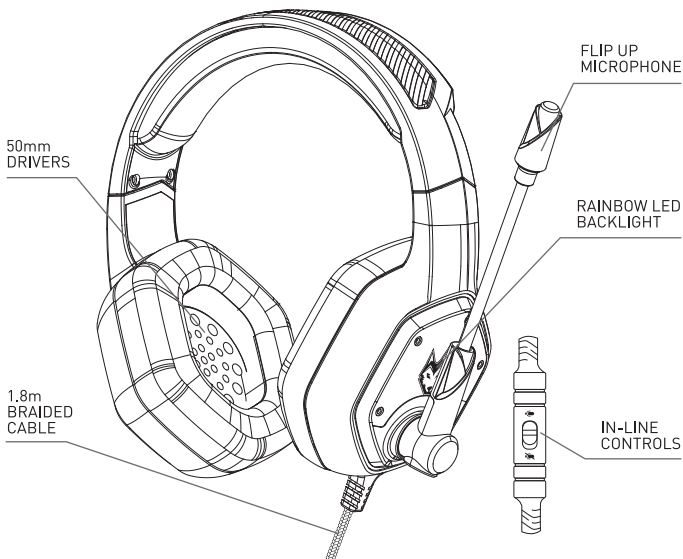

FEATURES

- 50mm Drivers
- Flip Up Microphone
- In-Line Controls
- Rainbow LED Backlight
- Connection: 3.5mm & USB
- 1.8m Braided Cable

SPECIFICATIONS

- Headset Sensitivity: 100dB $\pm$ 3dB
- Headset Frequency Response: 20Hz - 20kHz
- Microphone Sensitivity: -38dB $\pm$ 3dB
- Microphone Frequency Response: 30Hz - 16kHz

PRODUCT OVERVIEW