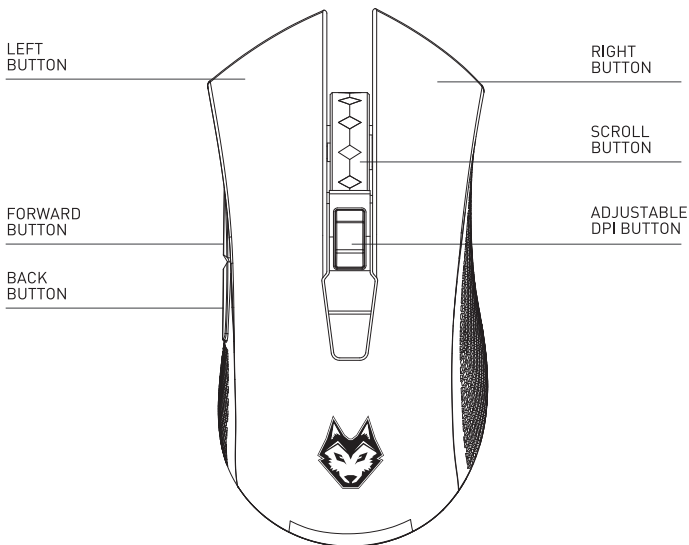

PRODUCT OVERVIEW