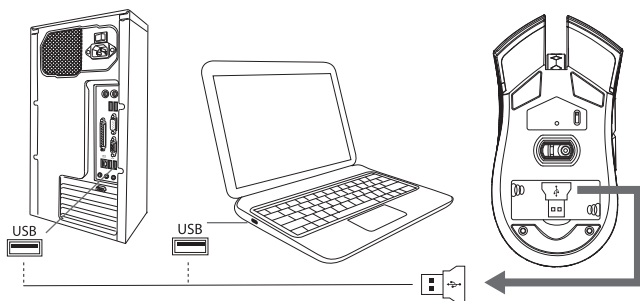

LYCAN[®]

GAMING

ORION

WIRELESS

GAMING MOUSE

Model: LGMWE24

USER MANUAL

FEATURES

- Ergonomic Design
- Adjustable DPI up to 2,400
- 6 Buttons
- Wireless Connection
- Plug & Play

SPECIFICATIONS

- Resolution: 800 / 1,200 / 1,600 / 2,400 DPI
- Wireless Frequency: 2.4GHz
- Wireless Range: 10m
- 2 x AAA batteries required (not included)
- Compatible with Windows XP, Vista or Windows 7, Windows 8, Windows 10

CONNECTION

- ① Open battery cover underneath mouse and remove the tape holding Nano USB in place. Then connect Nano USB to USB port on your desktop computer or laptop.

- ② Insert two AAA batteries (not included) inside your mouse and push switch to bottom position to turn on the mouse. The sensor will illuminate red when it is ready to use. The mouse can be turned off by pushing switch to top position when not in use.