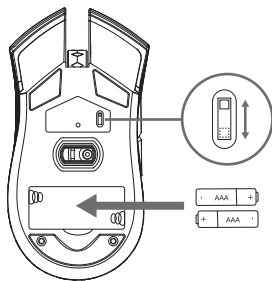

- Ergonomic Design
- Adjustable DPI up to 2,400
- 6 Buttons
- Wireless Connection
- Plug & Play

SPECIFICATIONS

- Resolution: 800 / 1,200 / 1,600 / 2,400 DPI
- Wireless Frequency: 2.4GHz
- Wireless Range: 10m
- 2 x AAA batteries required (not included)
- Compatible with Windows XP, Vista or Windows 7, Windows 8, Windows 10

CONNECTION

- ① Open battery cover underneath mouse and remove the tape holding Nano USB in place. Then connect Nano USB to USB port on your desktop computer or laptop.

- ② Insert two AAA batteries (not included) inside your mouse and push switch to bottom position to turn on the mouse. The sensor will illuminate red when it is ready to use. The mouse can be turned off by pushing switch to top position when not in use.