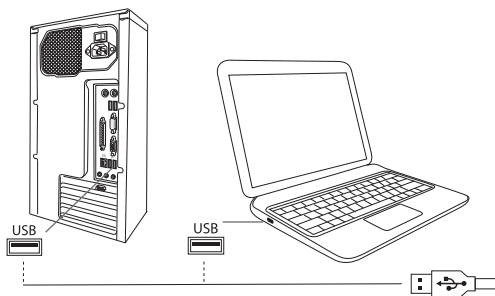

LYCAN[®]

GAMING

NOVA

WIRED

RGB GAMING MOUSE

Model: LGMLED1

USER MANUAL

FEATURES

- Ergonomic Design
- Adjustable DPI up to 7,000
- 6 Buttons
- RGB Lighting
- 1.8m Braided USB Cable
- Plug & Play

SPECIFICATIONS

- Input: 5V/100mA
- Resolution: 800 / 1,600 / 2,400 / 3,400 / 5,000 / 7,000 DPI
- Compatible with Windows XP, Vista or Windows 7, Windows 8, Windows 10

CONNECTION

- ① Connect USB plug of mouse to USB port on your desktop computer or laptop.

- ② LED on mouse will illuminate once it is connected and ready to use.

PRODUCT OVERVIEW

To download software for Custom RGB Lighting, DPI Settings, Macros and more, head to the Lycan Gaming® website: