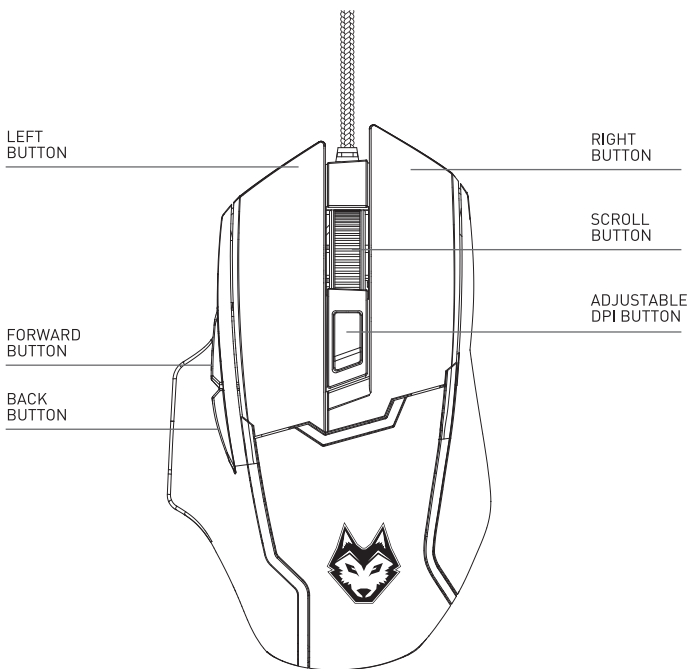

LYCAN[®]

GAMING

NOVA

WIRED

RGB GAMING MOUSE

Model: LGMLED1

USER MANUAL

FEATURES

- Ergonomic Design
- Adjustable DPI up to 7,000
- 6 Buttons
- RGB Lighting
- 1.8m Braided USB Cable
- Plug & Play

SPECIFICATIONS

- Input: 5V/100mA
- Resolution: 800 / 1,600 / 2,400 / 3,400 / 5,000 / 7,000 DPI
- Compatible with Windows XP, Vista or Windows 7, Windows 8, Windows 10

CONNECTION

- ① Connect USB plug of mouse to USB port on your desktop computer or laptop.

- ② LED on mouse will illuminate once it is connected and ready to use.

PRODUCT OVERVIEW

To download software for Custom RGB Lighting, DPI Settings, Macros and more, head to the Lycan Gaming® website: