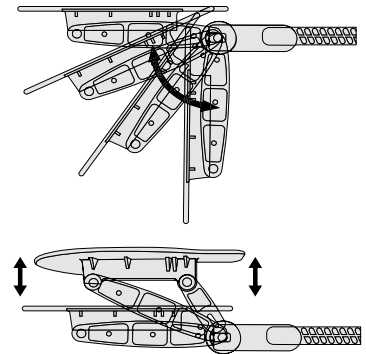

#### Adjustable Facecradle

The STRONGLITE™ Olympia Portable Massage Table is made with high quality beech hardwood, coated steel cabling support system and sturdy hardwood corner blocks that makes this a strong and durable treatment table for physical therapy. The Olympia is generously upholstered with 2.5" of small cell foam, and supple soft vinyl with double stitching on its round corners. Solid hardwood beech legs, corner blocks and double knobs plus a strong cabling system and rigid 6mm end panels make it a table with exceptional strength.

It comes with ½-reiki ½-standard endplates that provide the perfect balance between easy access and table stability. A fully adjustable face cradle with a soft, matching face pillow gently supports your clients in the proper massage position. The portable massage table package travels and stores easily in the rugged nylon carry case.

#### Specifications:

- Size: 28" x 73"
- Weight: 39 lbs.
- 2.5" of responsive cushioning
- Adjustable height: 23.5" to 32.5"
- Working weight: 500 lbs.
- 5-year warranty on frame, material and workmanship, 2 years on foam/vinyl