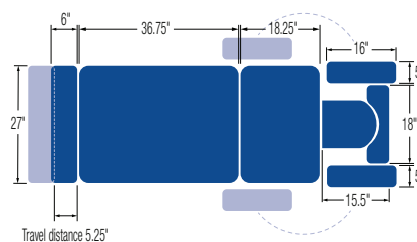

OPTIONAL ACCESSORIES:

Examination paper holder