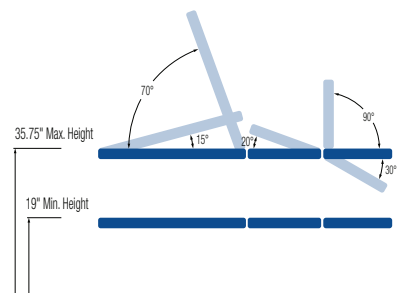

OPTIONAL ACCESSORIES:

Examination paper holder