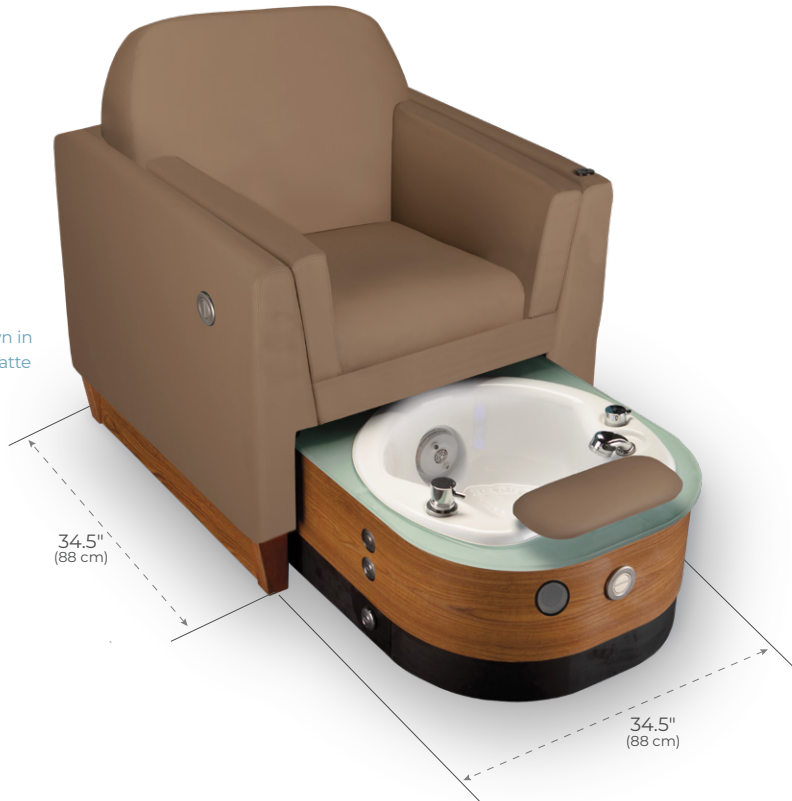

COMPACT MANI / PEDI CHAIRS WITH RETRACTABLE PEDI TUB

The Wilshire™ is a luxurious mani/pedi combo chair with a retractable pedicure bowl and a compact, space-saving footprint. The Wilshire's compact size make it an easy replacement for those uncomfortable banquettes and bulky thrones. The Wilshire's treatment versatility also maximizes revenue through flexible scheduling manicures, pedicures, or express combo treatments. Superior adjustment capabilities enable perfect client and technician ergonomics. The luxurious, bespoke mid-century armchair is hand upholstered from a broad array of fabric selections and finishes. The Wilshire LE™ (electric) comes fully plumbed with electronic footrest and footbath adjustments. Its hidden pedicure unit features whisper-quiet, reliable pipeless hydrotherapy, and is packed with practical features including a hand sprayer, power remote drain, and electronic footrest. Meanwhile, the elegant and economical Wilshire M (manual) features a hammered copper bowl with manual seat, bowl, and manual footrest adjustments.

Wilshire LE shown in Nature's Touch Latte

Dimensions

- Chair Height: 39" (99 cm)
- Extended back (option): 46" (117 cm)
- Seat Height: 22" (56 cm)
- Seat Width: 20.5" (52 cm)

Footprint Dimensions

- Tub retracted: 34.5" (88 cm)
- Tub extended: 57.5" (147 cm)
- Width: 34.5" (88 cm)

Electrical

- 110V/220V available
- International plug options
- Chair and tub = 3.9 Max Amps
- Relaxor® = 4 Max Amps

ETL pending | CE pending

LE Features

- Electric retractable jetted footbath
- LED-lit basin
- Tempered glass tub surface in Black Onyx, Sugar White, or Sea Glass
- Standard and +Studio laminates
- Ventilation for manicure & pedicure
- Electronic footrest
- Reliable UL-listed motor
- Power drain and flexible plumbing
- Discharge pump
- Hand sprayer
- Nature's Touch upholstery