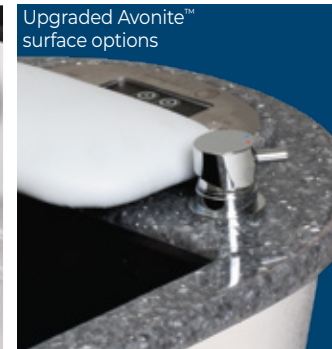

The Contour™ LX model offers a modern design and unique upholstery combinations, Black and Sterling shown in Natursoft™.

The back of the chair offers convenient storage for the sidetrays.