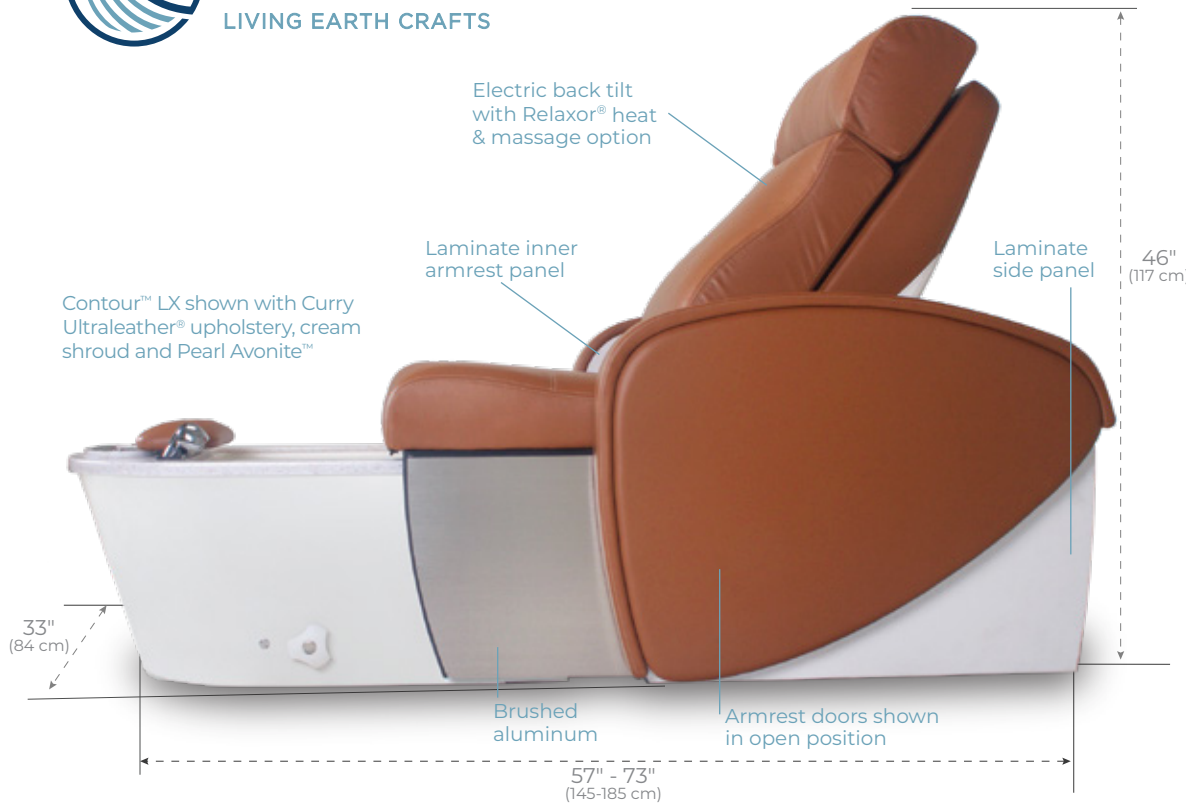

# CONTOUR™ & CONTOUR™ LX

HANDCRAFTED - TIMELESS - ERGO DESIGN

The sweeping lines of the Contour™ Pedicure Chair bring a glimpse of the past to the future of pedicure. Inspired by the retro furniture movement, our designers have created a mid-century silhouette with modern day technology. This timeless eye-catching pedicure chair brings an elegant mix of comfort and ergo style.

### Chair Dimensions

- Height: 46" (117 cm)
- Seat Width: 23" (145 cm)
- Seat Height: 21" (53 cm)

### Features

- Patented Sanijet® pipeless hydrotherapy
- Reinforced fiberglass tub with reflexology nodes
- Fully motorized seat with retractable armrest doors
- Electric back tilt
- Eco-friendly Natursoft™ upholstery
- Luxurious Strata™ seat cushioning
- Contrast double stitching
- Embedded control panel
- Milled solid surface Avonite™
- Commercial grade chrome plumbing fixtures
- Adjustable electric footrest, raises 7" (18 cm)
- Cream tub and shroud
- Power drain pump

### Options

- ADA compliant option
- Upgraded Avonite™ surface options
- Relaxor® heat & massage
- Wide variety of upholstery and laminate color combinations
- Manicure sidetrays

The Contour™ LX model offers a modern design and unique upholstery combinations, Black and Sterling shown in Natursoft™.