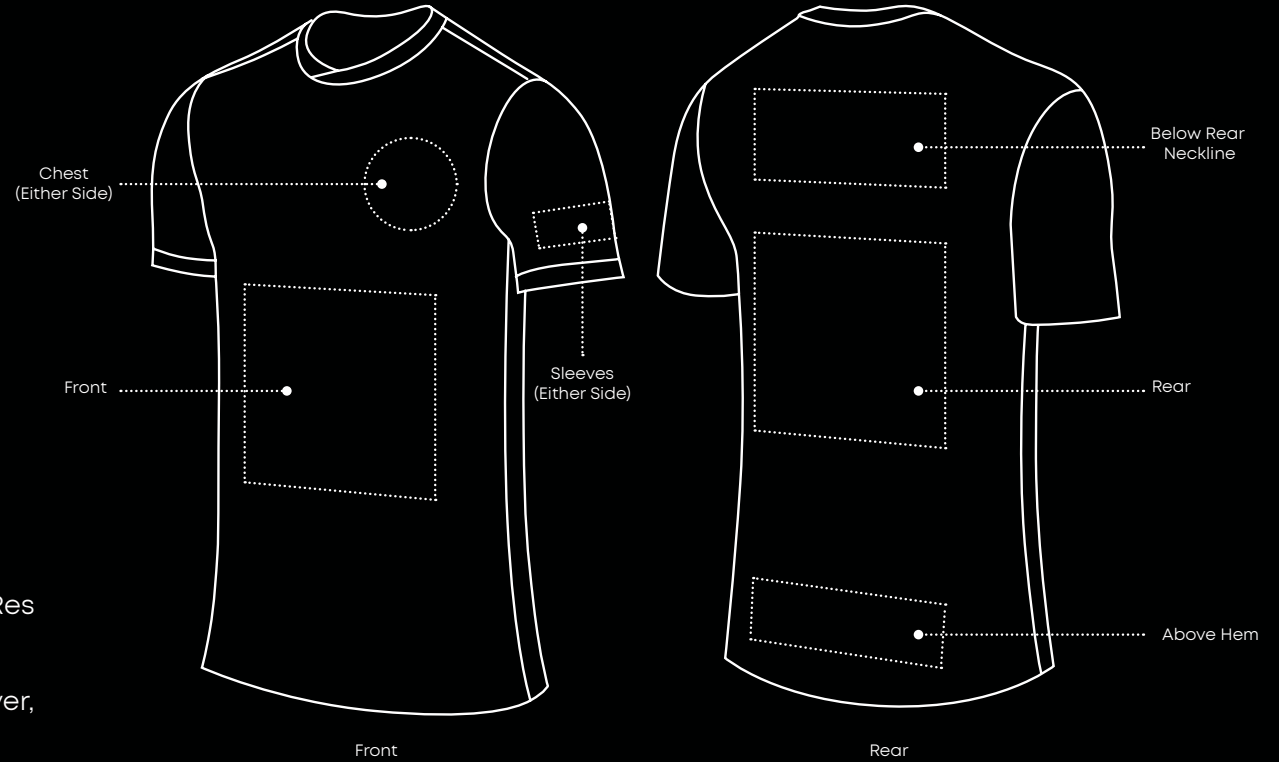

LOGO PRINTINGS

LOGO PRINTING INFORMATION

The logo/artwork file must be delivered in a High Res PDF or a Vector based EPS file for printing.

Please allow minimum of 10 business days to deliver, depending on the size of your order.

ULTRA FOOTBALL NUMERAL AND LETTER DESIGN

---

1 2 3 4 5 6 7 8 9 0

A B C D E F G H I J K L M N O P
Q R S T U V W X Y Z