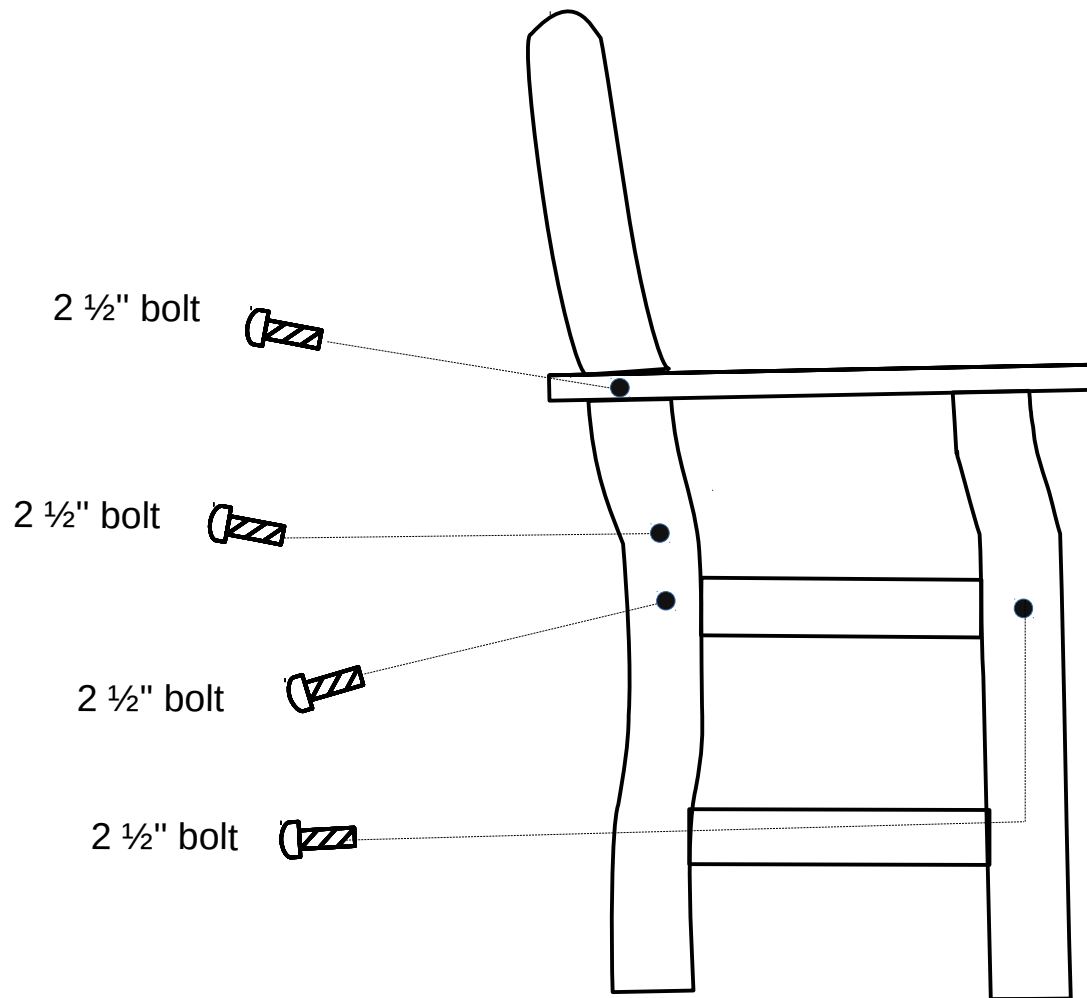

## Hardware Package

8-2 ½" bolts

8-nuts