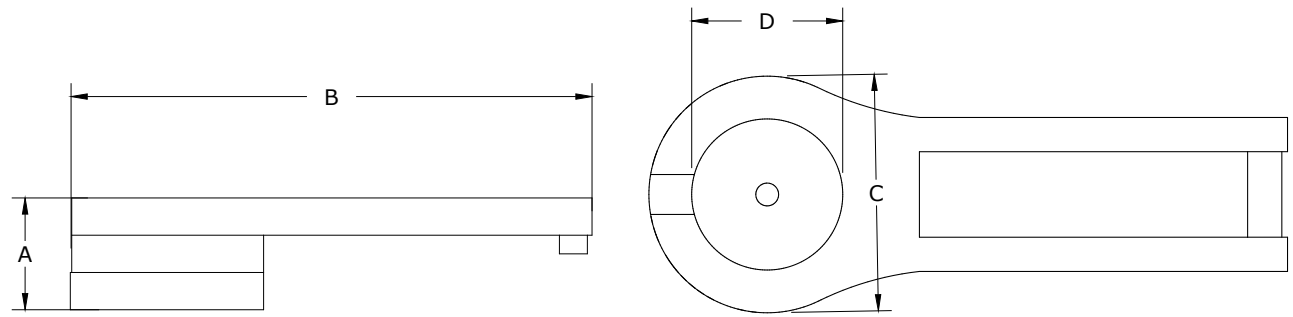

Cup Holder Dimensions

A	Overall Height	3"
B	Overall Depth	14"
C	Overall width	5-1/4"
D	Cup Hole Diameter	3-1/4"
E	Cup Hole Depth	2-3/4"
Weight 2Lbs.		

LuxCraft
FINE OUTDOOR FURNITURE

Poly Slide Out Cup Holder Dimensions