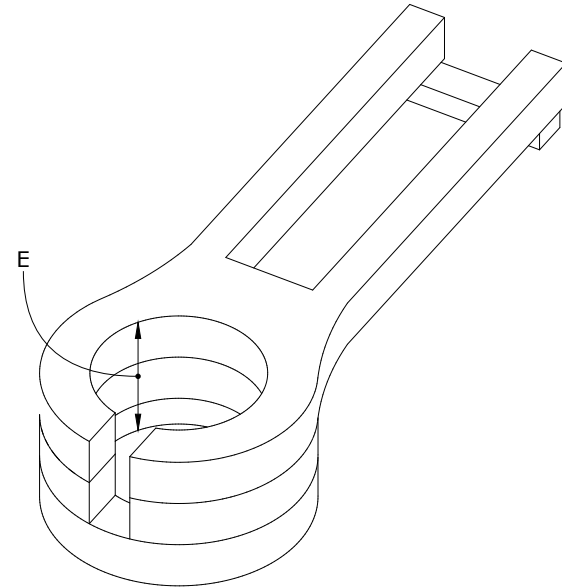

Cup Holder Dimensions

A	Overall Height	3"
B	Overall Depth	14"
C	Overall width	5-1/4"
D	Cup Hole Diameter	3-1/4"
E	Cup Hole Depth	2-3/4"
Weight 2Lbs.		

LuxCraft
FINE OUTDOOR FURNITURE

Poly Slide Out Cup Holder Dimensions