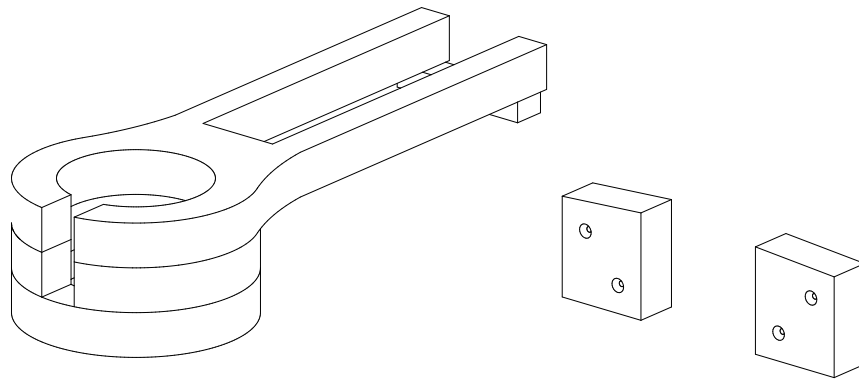

Cup Holder Dimensions

A	Overall Height	3"
B	Overall Depth	14"
C	Overall width	5-1/4"
D	Cup Hole Diameter	3-1/4"
E	Cup Hole Depth	2-3/4"
Weight 2Lbs.		

LuxCraft
FINE OUTDOOR FURNITURE

Poly Slide Out Cup Holder Dimensions