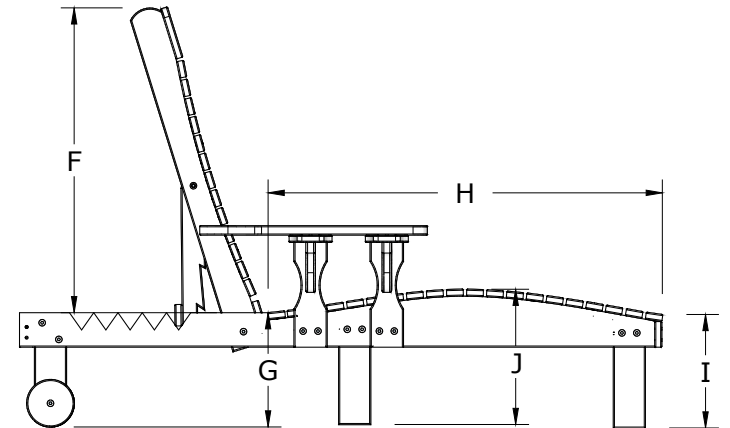

A	Overall Height	44 1/16"
B	Overall Depth	78 1/16"
Weight 79Lbs.		

C	Overall width	33 3/16"
D	Seat width	23 1/4"
E	Armrest height	21 1/4"
F	Back height	31 13/16"
G	Seat height in back	12"
H	Seat depth	41 3/8"
I	Seat height in front	12"
J	Seat Height In Middle	14-1/4"

LuxCraft™
FINE OUTDOOR FURNITURE

Poly Lounge Chair Dimensions	
10/31/ 2017	R.M.