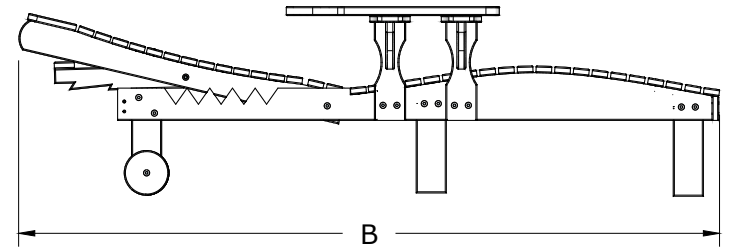

A	Overall Height	44 1/16"
B	Overall Depth	78 1/16"
Weight 79Lbs.		

C	Overall width	33 3/16"
D	Seat width	23 1/4"
E	Armrest height	21 1/4"
F	Back height	31 13/16"
G	Seat height in back	12"
H	Seat depth	41 3/8"
I	Seat height in front	12"
J	Seat Height In Middle	14-1/4"

LuxCraft™
FINE OUTDOOR FURNITURE

Poly Lounge Chair Dimensions	
10/31/ 2017	R.M.