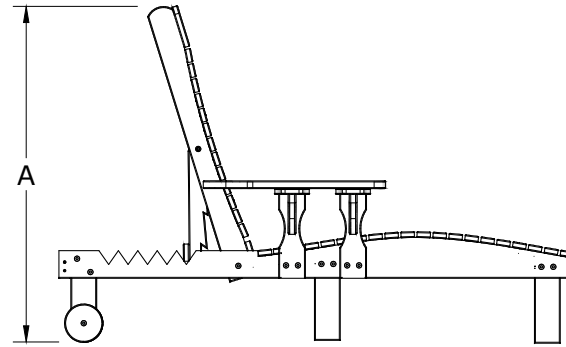

A	Overall Height	44 1/16"
B	Overall Depth	78 1/16"
Weight 79Lbs.		

C	Overall width	33 3/16"
D	Seat width	23 1/4"
E	Armrest height	21 1/4"
F	Back height	31 13/16"
G	Seat height in back	12"
H	Seat depth	41 3/8"
I	Seat height in front	12"
J	Seat Height In Middle	14-1/4"

LuxCraft™
FINE OUTDOOR FURNITURE

Poly Lounge Chair Dimensions	
10/31/ 2017	R.M.