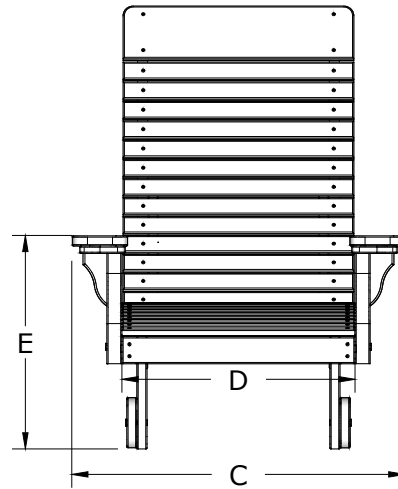

A	Overall Height	44 1/16"
B	Overall Depth	78 1/16"
Weight 79Lbs.		

C	Overall width	33 3/16"
D	Seat width	23 1/4"
E	Armrest height	21 1/4"
F	Back height	31 13/16"
G	Seat height in back	12"
H	Seat depth	41 3/8"
I	Seat height in front	12"
J	Seat Height In Middle	14-1/4"

LuxCraft™
FINE OUTDOOR FURNITURE

Poly Lounge Chair Dimensions	
10/31/ 2017	R.M.