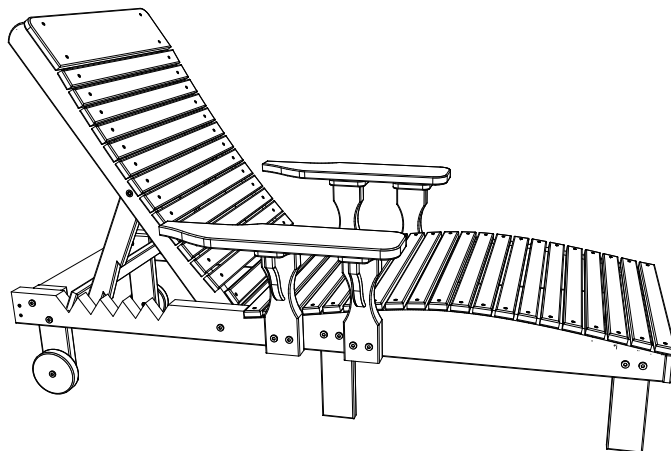

A	Overall Height	44 1/16"
B	Overall Depth	78 1/16"
Weight 79Lbs.		

C	Overall width	33 3/16"
D	Seat width	23 1/4"
E	Armrest height	21 1/4"
F	Back height	31 13/16"
G	Seat height in back	12"
H	Seat depth	41 3/8"
I	Seat height in front	12"
J	Seat Height In Middle	14-1/4"

LuxCraft™
FINE OUTDOOR FURNITURE

Poly Lounge Chair Dimensions	
10/31/ 2017	R.M.