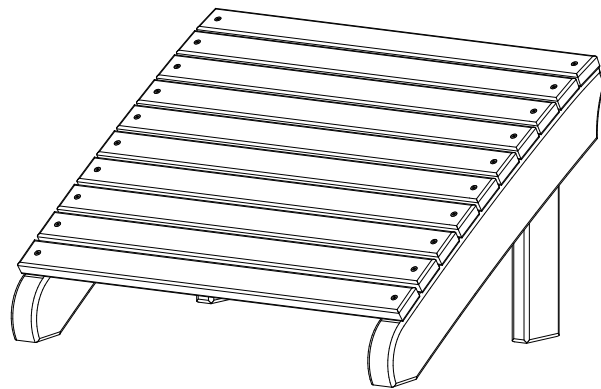

A	Overall Height	14"
B	Overall Depth	17-1/2"
C	Overall width	23-1/4"
Weight 16Lbs.		

Poly Deluxe Adirondack Footrest Dimensions

10/27/ 2017

R.M.