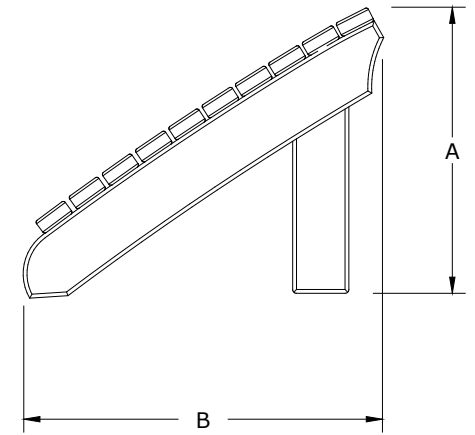

A	Overall Height	14"
B	Overall Depth	17-1/2"
C	Overall width	23-1/4"
Weight 16Lbs.		

Poly Deluxe Adirondack Footrest Dimensions

10/27/ 2017

R.M.