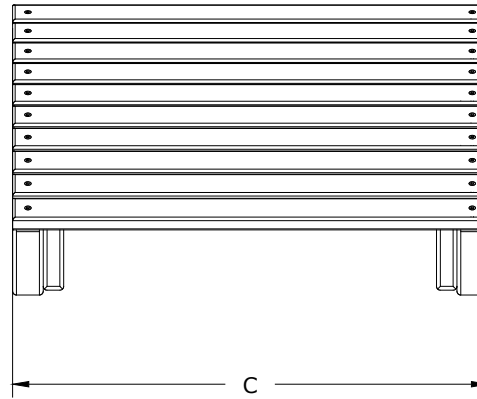

A	Overall Height	14"
B	Overall Depth	17-1/2"
C	Overall width	23-1/4"
Weight 16Lbs.		

Poly Deluxe Adirondack Footrest Dimensions

10/27/ 2017

R.M.