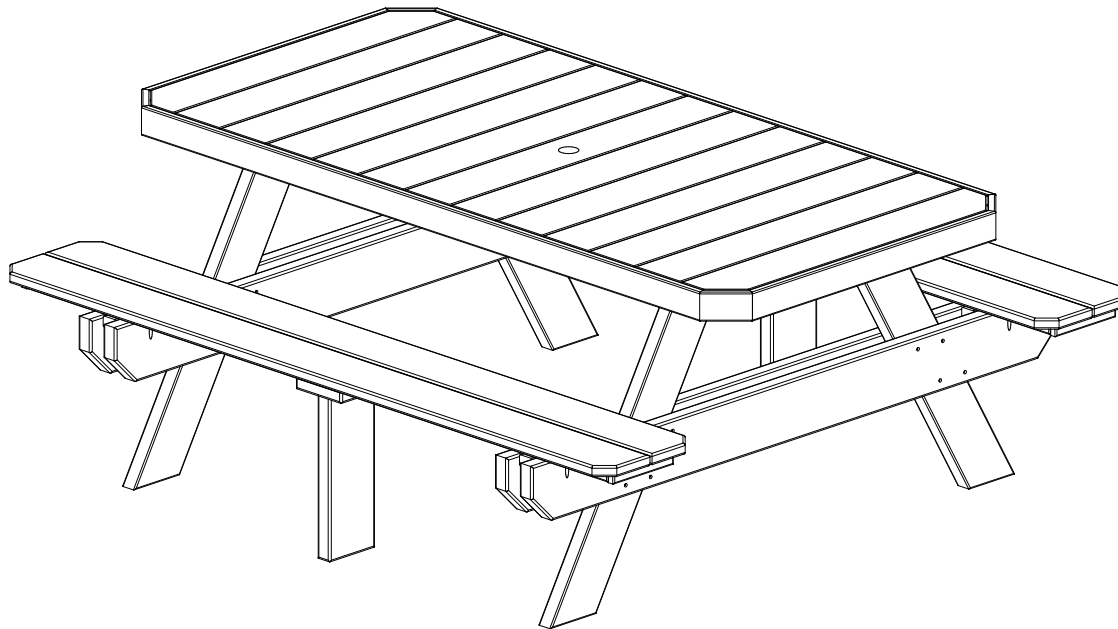

A	Overall Width	73-3/4"
B	Overall Depth	63-3/4"
C	Overall Height	30"
D	Seat Height	18-1/4"
E	Table Top Width	73-3/4"
F	Table Top Depth	35 3/4"
G	Floor To Bottom of Skirting	27-1/4"
	Umbrella Hole 1-3/4"	
	Weight 258Lbs.	

LuxCraft™
FINE OUTDOOR FURNITURE

Poly 6 Rectangular Picnic Table Dimensions

10/31/ 2017	R.M.
-------------	------