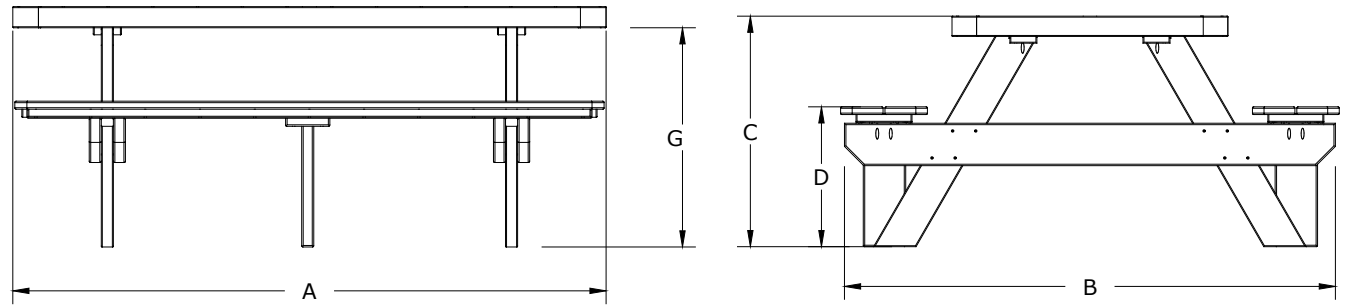

A	Overall Width	73-3/4"
B	Overall Depth	63-3/4"
C	Overall Height	30"
D	Seat Height	18-1/4"
E	Table Top Width	73-3/4"
F	Table Top Depth	35 3/4"
G	Floor To Bottom of Skirting	27-1/4"
	Umbrella Hole 1-3/4"	
	Weight 258Lbs.	

LuxCraft™
FINE OUTDOOR FURNITURE

Poly 6 Rectangular Picnic Table Dimensions

10/31/ 2017	R.M.
-------------	------