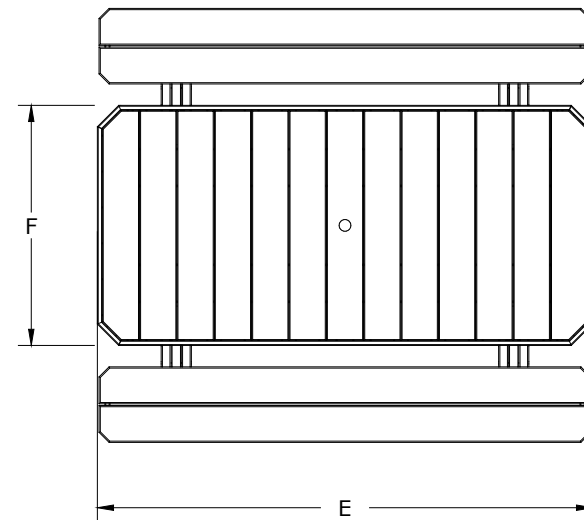

A	Overall Width	73-3/4"
B	Overall Depth	63-3/4"
C	Overall Height	30"
D	Seat Height	18-1/4"
E	Table Top Width	73-3/4"
F	Table Top Depth	35 3/4"
G	Floor To Bottom of Skirting	27-1/4"
	Umbrella Hole 1-3/4"	
	Weight 258Lbs.	

LuxCraft™
FINE OUTDOOR FURNITURE

Poly 6 Rectangular Picnic Table Dimensions

10/31/ 2017	R.M.
-------------	------