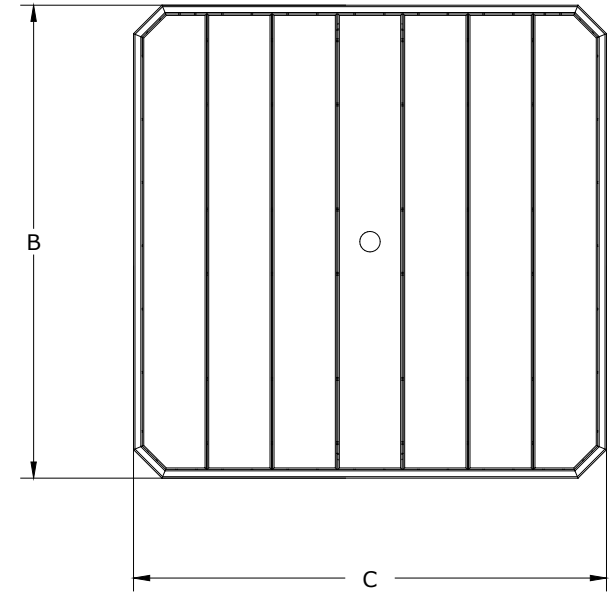

A	Overall Height	42 1/4"
B	Overall Depth	40 1/2"
C	Overall Width	40 1/2"
D	Floor to bottom of Skirting	39-1/2"
	Umbrella Hole 1-3/4"	
	Weight 133Lbs.	

LuxCraft™
FINE OUTDOOR FURNITURE

Poly 41 Square Table Bar Height Dimensions