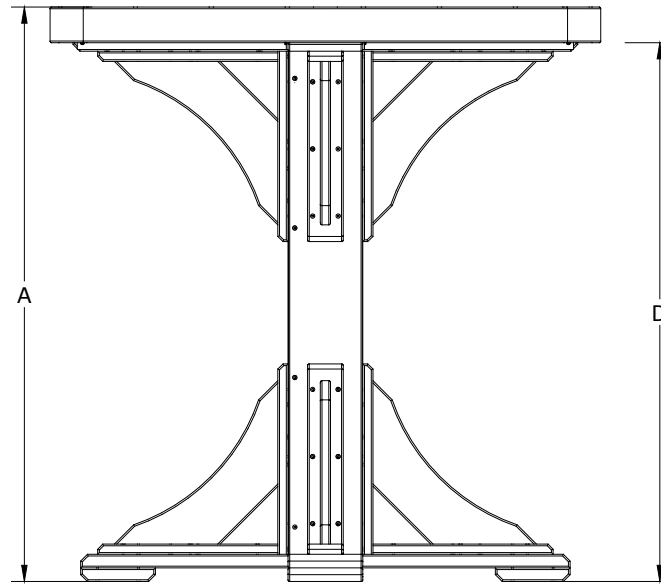

A	Overall Height	42 1/4"
B	Overall Depth	40 1/2"
C	Overall Width	40 1/2"
D	Floor to bottom of Skirting	39-1/2"
	Umbrella Hole 1-3/4"	
	Weight 133Lbs.	

LuxCraft™
FINE OUTDOOR FURNITURE

Poly 41 Square Table Bar Height Dimensions