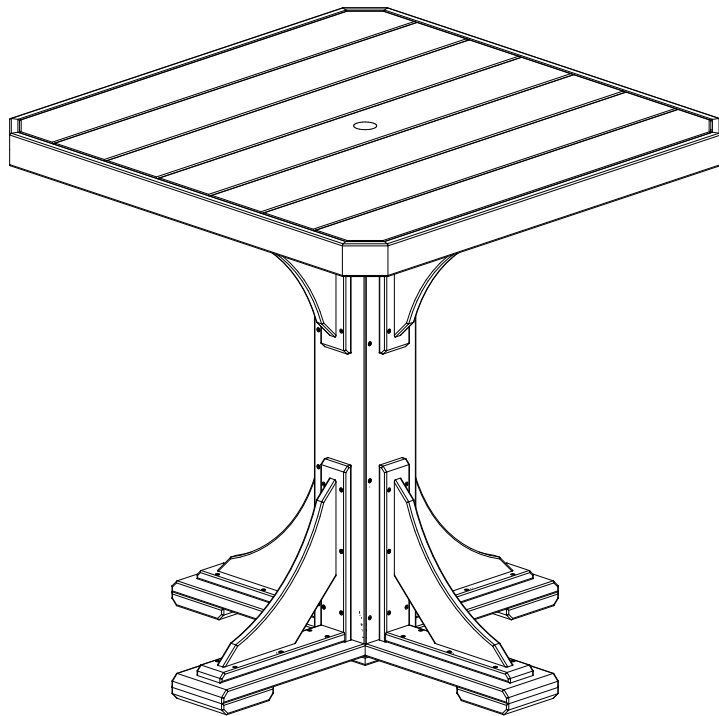

A	Overall Height	42 1/4"
B	Overall Depth	40 1/2"
C	Overall Width	40 1/2"
D	Floor to bottom of Skirting	39-1/2"
	Umbrella Hole 1-3/4"	
	Weight 133Lbs.	

LuxCraft™
FINE OUTDOOR FURNITURE

Poly 41 Square Table Bar Height Dimensions