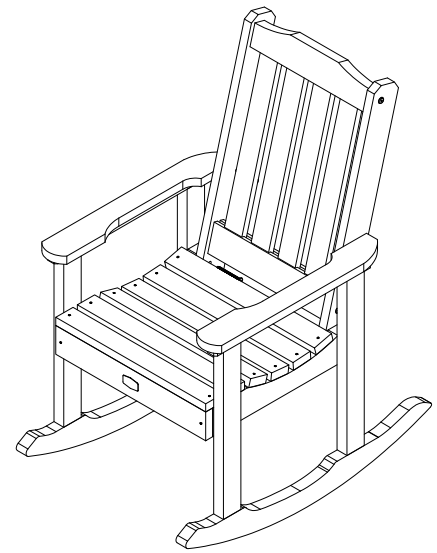

Essential Collection Country Rocking Chair

Assembly Guide

IMPORTANT!

DO NOT fully tighten the bolts until all bolts are started.
Once all bolts are inserted, go back & tighten all the bolts.

HARDWARE INCLUDED

TOOLS INCLUDED

5/32" HEX KEY

1) Attach Seat to Leg/Arm using (2) B bolts and (2) C bolts.
(Align Back as shown for C bolts)

2) Attach Back to Leg/Arm using (1) A bolt

3) Repeat on other Side.

BACK ALIGNMENT