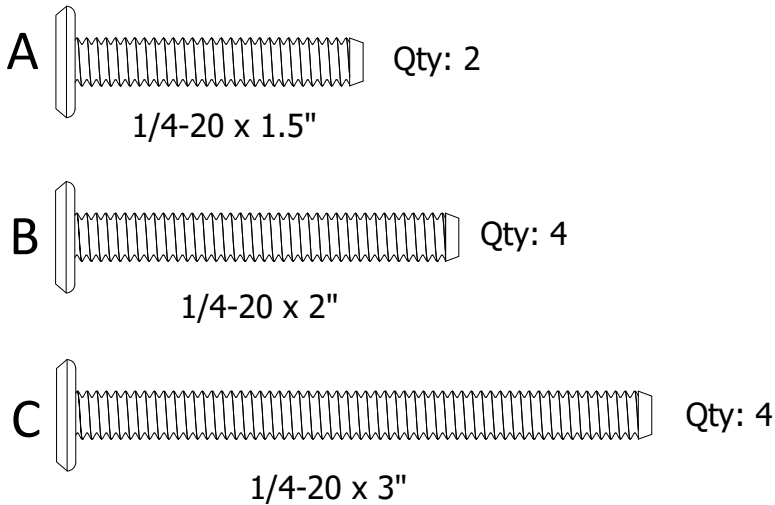

Essential Collection Country Rocking Chair

Assembly Guide

IMPORTANT!

DO NOT fully tighten the bolts until all bolts are started.
Once all bolts are inserted, go back & tighten all the bolts.

HARDWARE INCLUDED

TOOLS INCLUDED

5/32" HEX KEY

1) Attach Seat to Leg/Arm using (2) B bolts and (2) C bolts.
(Align Back as shown for C bolts)

2) Attach Back to Leg/Arm using (1) A bolt

3) Repeat on other Side.

BACK ALIGNMENT