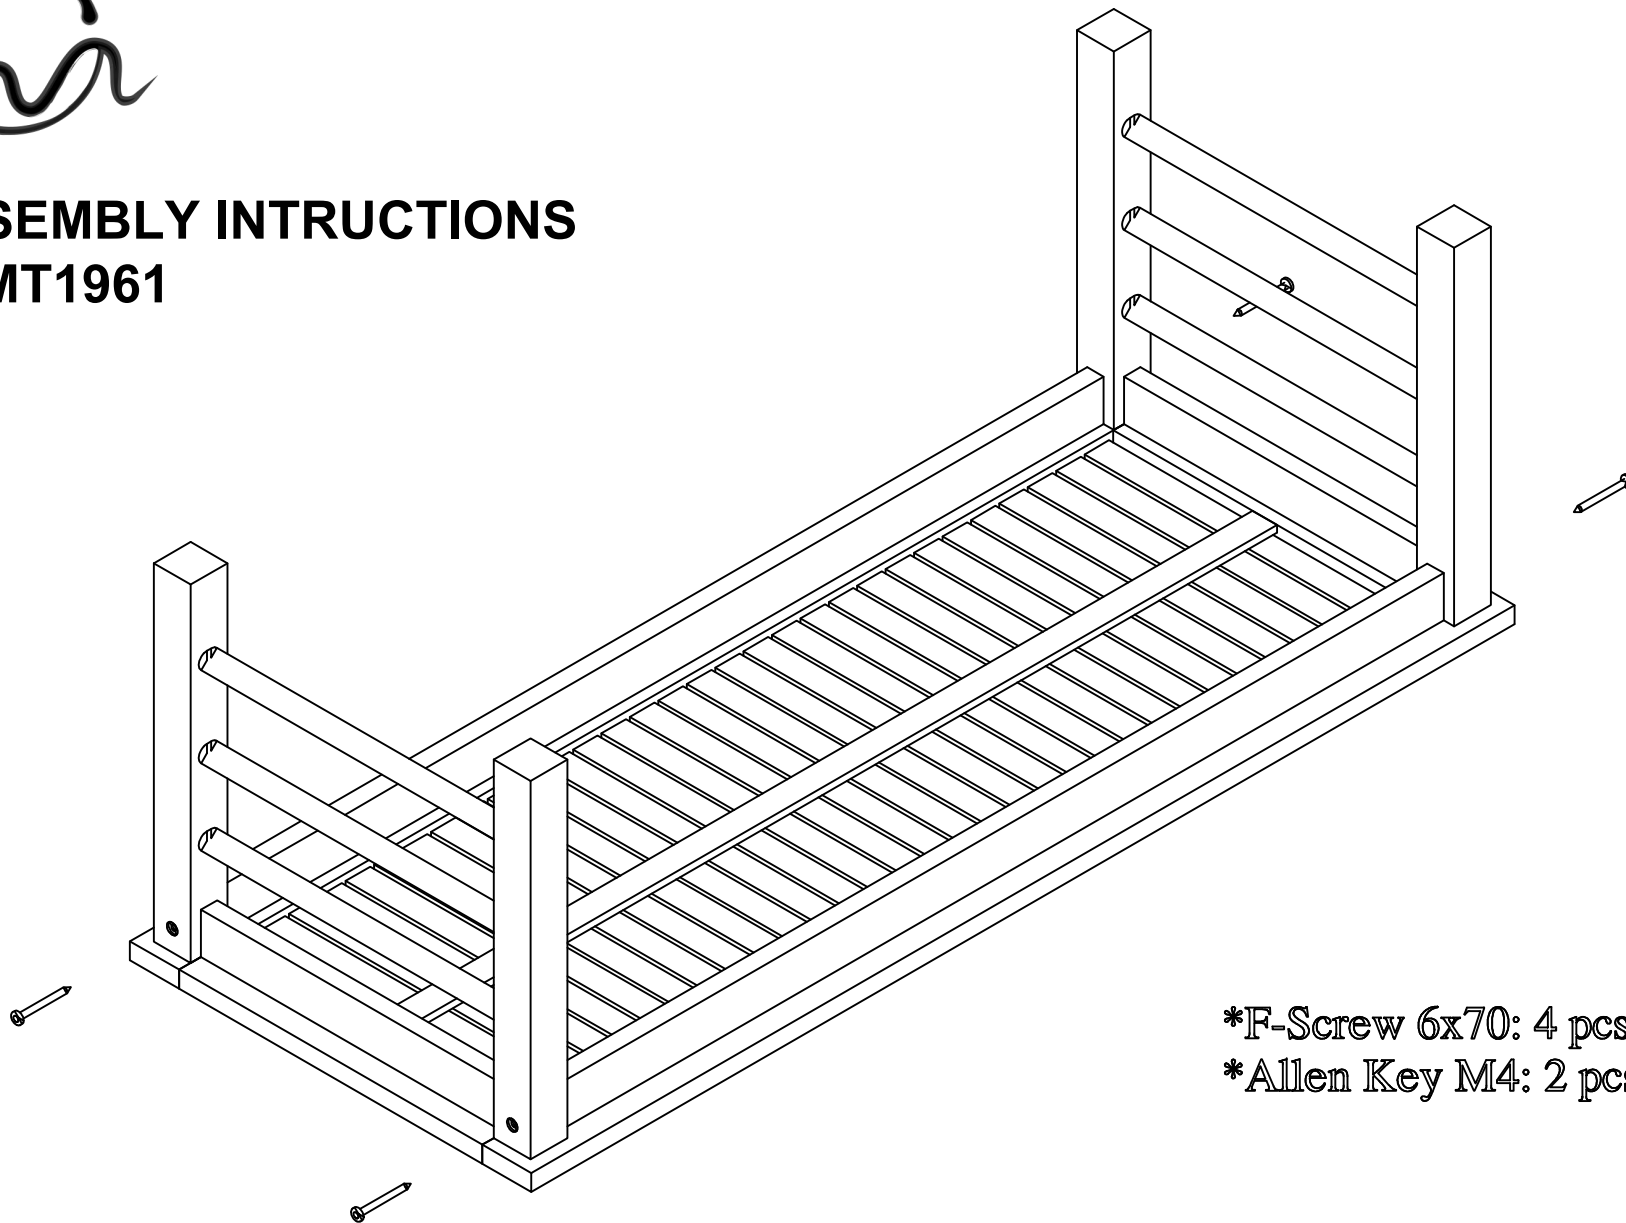

ASSEMBLY INTRUCTIONS

- CMT1961

*F-Screw 6x70: 4 pcs
*Allen Key M4: 2 pcs