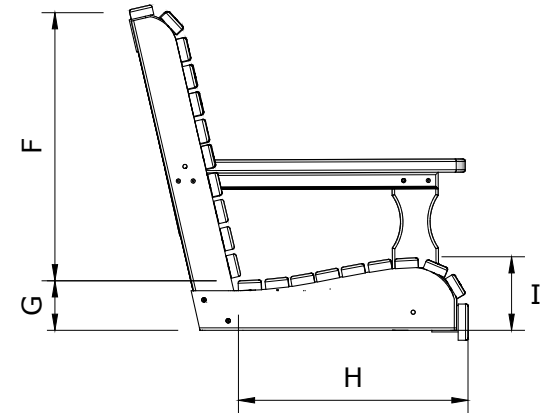

A	Overall Height	24 1/2"
B	Overall Depth	26"
C	Overall width	64 1/2"
Weight 85 Lbs.		

D	Seat width	60"
E	Armrest height	13"
F	Back height	20"
G	Seat height in back	4"
H	Seat depth	18"
I	Seat height in front	5 1/2"

5 Plain Poly Swing Dimensions

10/27/ 2017

R.M.