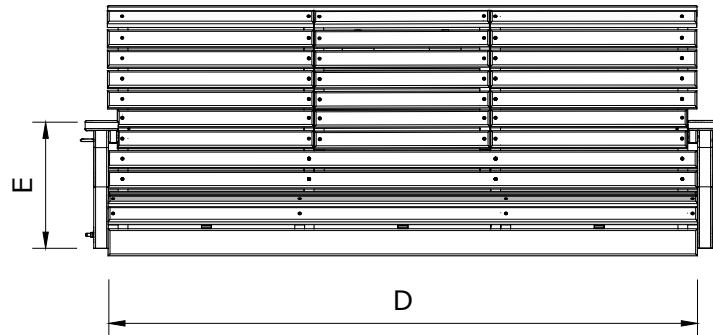

A	Overall Height	24 1/2"
B	Overall Depth	26"
C	Overall width	64 1/2"
Weight 85 Lbs.		

D	Seat width	60"
E	Armrest height	13"
F	Back height	20"
G	Seat height in back	4"
H	Seat depth	18"
I	Seat height in front	5 1/2"

5 Plain Poly Swing Dimensions

10/27/ 2017

R.M.