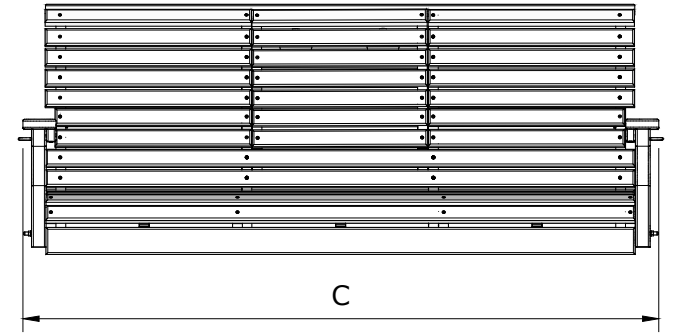

A	Overall Height	24 1/2"
B	Overall Depth	26"
C	Overall width	64 1/2"
Weight 85 Lbs.		

D	Seat width	60"
E	Armrest height	13"
F	Back height	20"
G	Seat height in back	4"
H	Seat depth	18"
I	Seat height in front	5 1/2"

5 Plain Poly Swing Dimensions

10/27/ 2017

R.M.