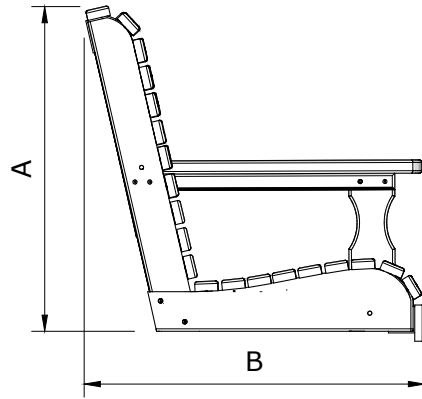

A	Overall Height	24 1/2"
B	Overall Depth	26"
C	Overall width	64 1/2"
Weight 85 Lbs.		

D	Seat width	60"
E	Armrest height	13"
F	Back height	20"
G	Seat height in back	4"
H	Seat depth	18"
I	Seat height in front	5 1/2"

5 Plain Poly Swing Dimensions

10/27/ 2017

R.M.