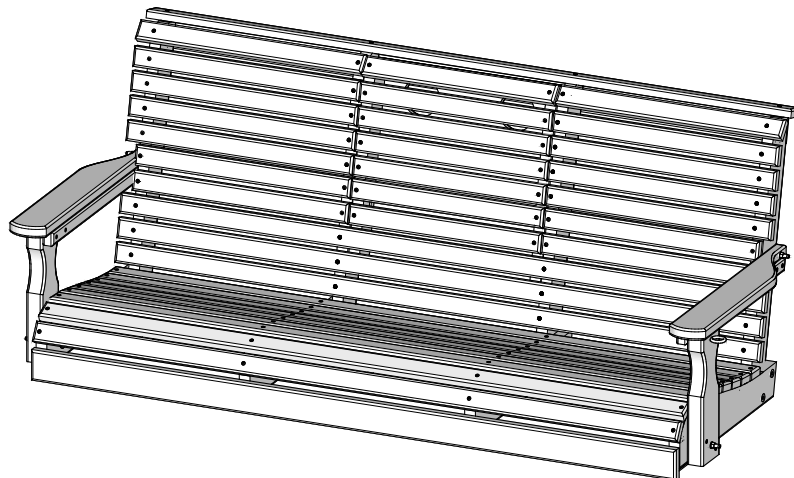

A	Overall Height	24 1/2"
B	Overall Depth	26"
C	Overall width	64 1/2"
Weight 85 Lbs.		

D	Seat width	60"
E	Armrest height	13"
F	Back height	20"
G	Seat height in back	4"
H	Seat depth	18"
I	Seat height in front	5 1/2"

5 Plain Poly Swing Dimensions

10/27/ 2017

R.M.