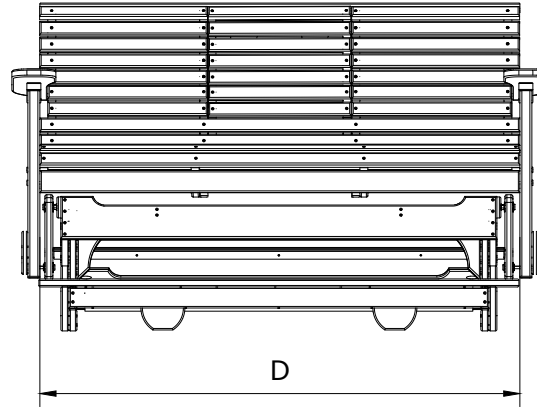

A	Overall Height	41-1/2"
B	Overall Depth	40-1/4"
C	Overall Width	67"
Weight 162 Lbs.		

D	Seat Width	60"
E	Back Height	20"
F	Seat Depth	18"
G	Seat Height	23-1/2"
H	Armrest Height	33-1/2"
I	Footrest Height	6-1/2"