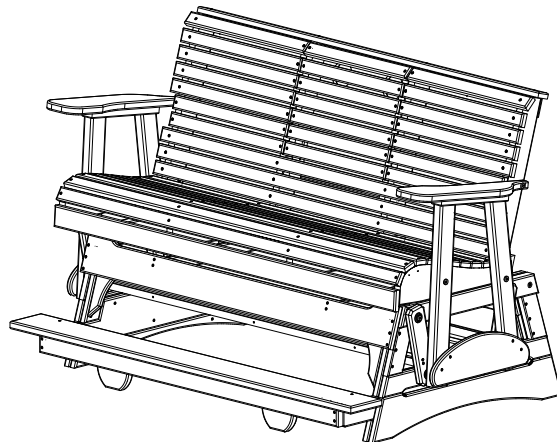

A	Overall Height	41-1/2"
B	Overall Depth	40-1/4"
C	Overall Width	67"
Weight 162 Lbs.		

D	Seat Width	60"
E	Back Height	20"
F	Seat Depth	18"
G	Seat Height	23-1/2"
H	Armrest Height	33-1/2"
I	Footrest Height	6-1/2"

5 Plain Balcony Poly Glider Dimensions

10/15/ 2019

R.M.