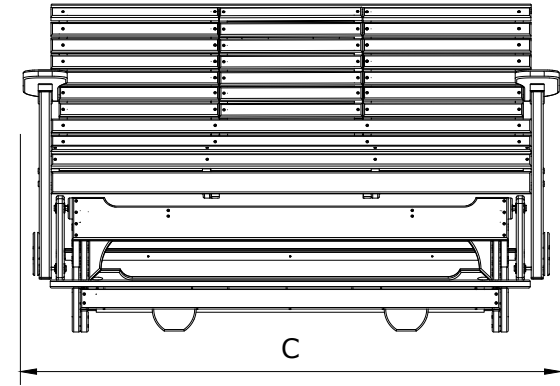

A	Overall Height	41-1/2"
B	Overall Depth	40-1/4"
C	Overall Width	67"
Weight 162 Lbs.		

D	Seat Width	60"
E	Back Height	20"
F	Seat Depth	18"
G	Seat Height	23-1/2"
H	Armrest Height	33-1/2"
I	Footrest Height	6-1/2"