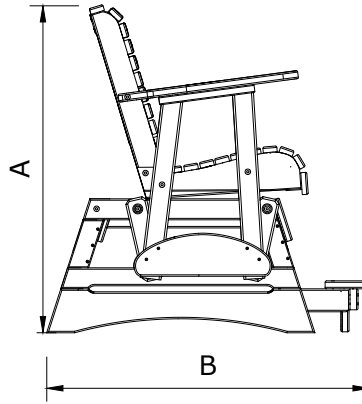

A	Overall Height	41-1/2"
B	Overall Depth	40-1/4"
C	Overall Width	67"
Weight 162 Lbs.		

D	Seat Width	60"
E	Back Height	20"
F	Seat Depth	18"
G	Seat Height	23-1/2"
H	Armrest Height	33-1/2"
I	Footrest Height	6-1/2"