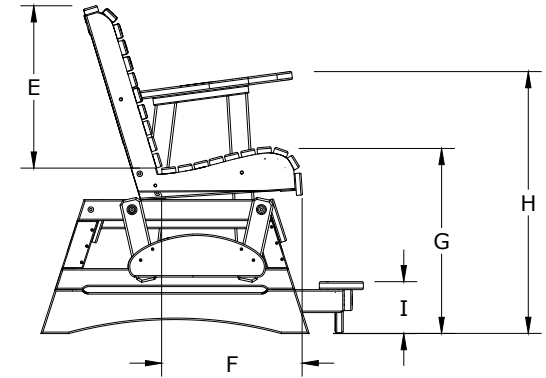

A	Overall Height	41-1/2"
B	Overall Depth	40-1/4"
C	Overall Width	67"
Weight 162 Lbs.		

D	Seat Width	60"
E	Back Height	20"
F	Seat Depth	18"
G	Seat Height	23-1/2"
H	Armrest Height	33-1/2"
I	Footrest Height	6-1/2"

5 Plain Balcony Poly Glider Dimensions

10/15/ 2019

R.M.