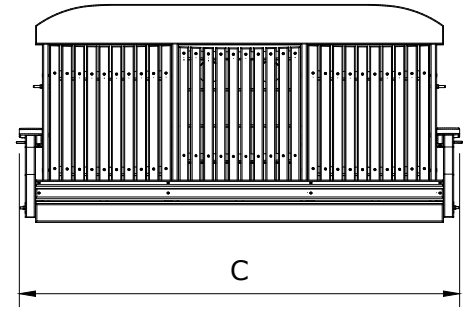

A	Overall Height	31 1/2"
B	Overall Depth	27"
C	Overall width	65"
Weight 83 Lbs.		

D	Seat width	60"
E	Armrest height	13"
F	Back height	27"
G	Seat height in back	4"
H	Seat depth	18"
I	Seat height in front	5 1/2"

5 Classic Poly Swing Dimensions

10/27/ 2017

R.M.