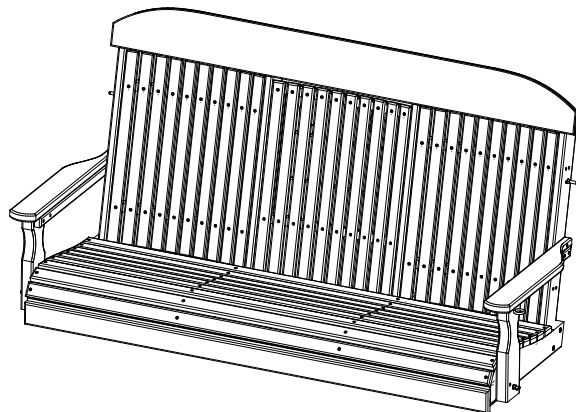

A	Overall Height	31 1/2"
B	Overall Depth	27"
C	Overall width	65"
Weight 83 Lbs.		

D	Seat width	60"
E	Armrest height	13"
F	Back height	27"
G	Seat height in back	4"
H	Seat depth	18"
I	Seat height in front	5 1/2"

5 Classic Poly Swing Dimensions

10/27/ 2017

R.M.