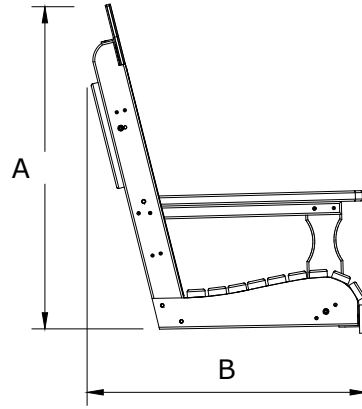

A	Overall Height	31 1/2"
B	Overall Depth	27"
C	Overall width	65"
Weight 83 Lbs.		

D	Seat width	60"
E	Armrest height	13"
F	Back height	27"
G	Seat height in back	4"
H	Seat depth	18"
I	Seat height in front	5 1/2"

5 Classic Poly Swing Dimensions

10/27/ 2017

R.M.