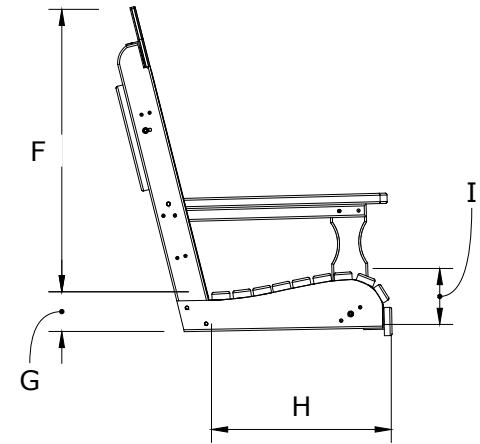

A	Overall Height	31 1/2"
B	Overall Depth	27"
C	Overall width	65"
Weight 83 Lbs.		

D	Seat width	60"
E	Armrest height	13"
F	Back height	27"
G	Seat height in back	4"
H	Seat depth	18"
I	Seat height in front	5 1/2"

5 Classic Poly Swing Dimensions

10/27/ 2017

R.M.