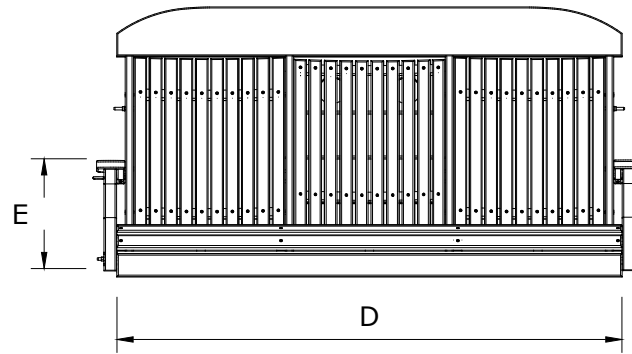

A	Overall Height	31 1/2"
B	Overall Depth	27"
C	Overall width	65"
Weight 83 Lbs.		

D	Seat width	60"
E	Armrest height	13"
F	Back height	27"
G	Seat height in back	4"
H	Seat depth	18"
I	Seat height in front	5 1/2"

5 Classic Poly Swing Dimensions

10/27/ 2017

R.M.