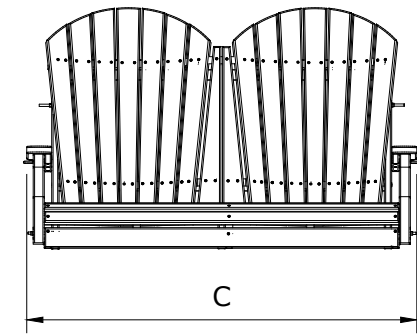

A	Overall Height	32 1/2"
B	Overall Depth	27"
C	Overall width	53"
Weight 71 Lbs.		

D	Seat width	48"
E	Armrest height	13"
F	Back height	28"
G	Seat height in back	4"
H	Seat depth	18"
I	Seat height in front	5 1/2"

4 Adirondack Poly Swing Dimensions

10/27/ 2017

R.M.