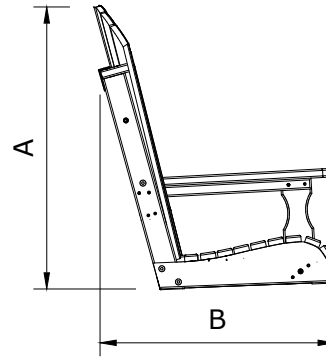

A	Overall Height	32 1/2"
B	Overall Depth	27"
C	Overall width	53"
Weight 71 Lbs.		

D	Seat width	48"
E	Armrest height	13"
F	Back height	28"
G	Seat height in back	4"
H	Seat depth	18"
I	Seat height in front	5 1/2"

4 Adirondack Poly Swing Dimensions

10/27/ 2017

R.M.