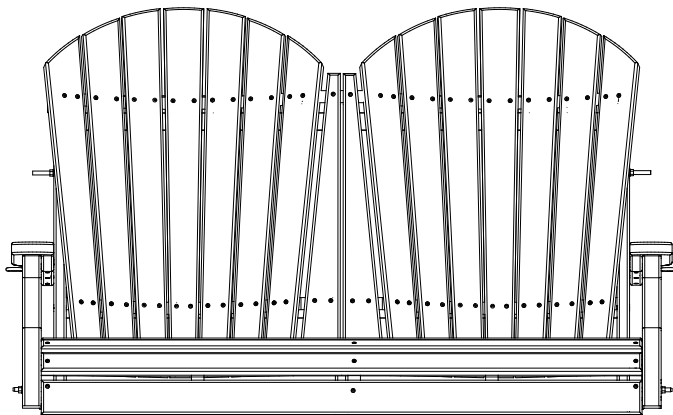

A	Overall Height	32 1/2"
B	Overall Depth	27"
C	Overall width	53"
Weight 71 Lbs.		

D	Seat width	48"
E	Armrest height	13"
F	Back height	28"
G	Seat height in back	4"
H	Seat depth	18"
I	Seat height in front	5 1/2"

4 Adirondack Poly Swing Dimensions

10/27/ 2017

R.M.