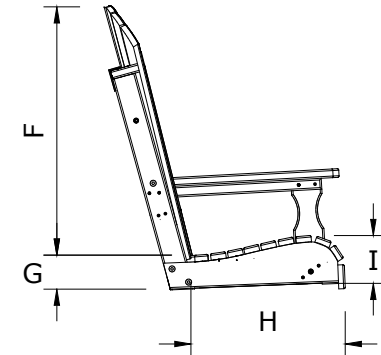

A	Overall Height	32 1/2"
B	Overall Depth	27"
C	Overall width	53"
Weight 71 Lbs.		

D	Seat width	48"
E	Armrest height	13"
F	Back height	28"
G	Seat height in back	4"
H	Seat depth	18"
I	Seat height in front	5 1/2"

4 Adirondack Poly Swing Dimensions

10/27/ 2017

R.M.