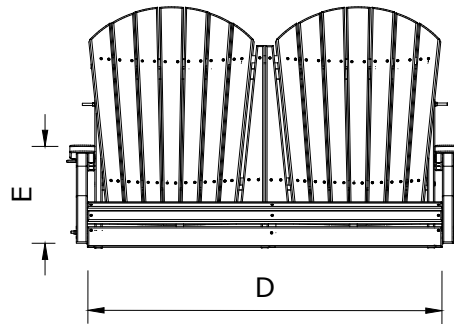

A	Overall Height	32 1/2"
B	Overall Depth	27"
C	Overall width	53"
Weight 71 Lbs.		

D	Seat width	48"
E	Armrest height	13"
F	Back height	28"
G	Seat height in back	4"
H	Seat depth	18"
I	Seat height in front	5 1/2"

4 Adirondack Poly Swing Dimensions

10/27/ 2017

R.M.