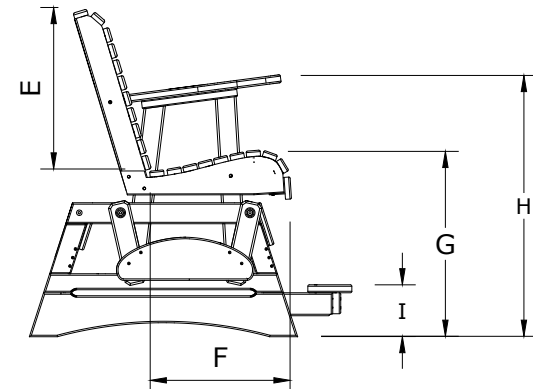

A	Overall Height	41-1/2"
B	Overall Depth	40-1/4"
C	Overall Width	30"
Weight 90Lbs.		

D	Seat Width	23"
E	Back Height	20"
F	Seat Depth	18"
G	Seat Height	23-1/2"
H	Armrest Height	33-1/2"
I	Footrest Height	6-1/2"

2 Plain Balcony Poly Glider Dimensions

01/23/ 2020

R.M.