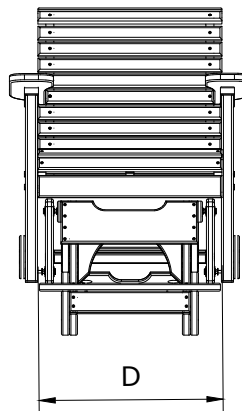

A	Overall Height	41-1/2"
B	Overall Depth	40-1/4"
C	Overall Width	30"
Weight 90Lbs.		

D	Seat Width	23"
E	Back Height	20"
F	Seat Depth	18"
G	Seat Height	23-1/2"
H	Armrest Height	33-1/2"
I	Footrest Height	6-1/2"

2 Plain Balcony Poly Glider Dimensions

01/23/ 2020

R.M.