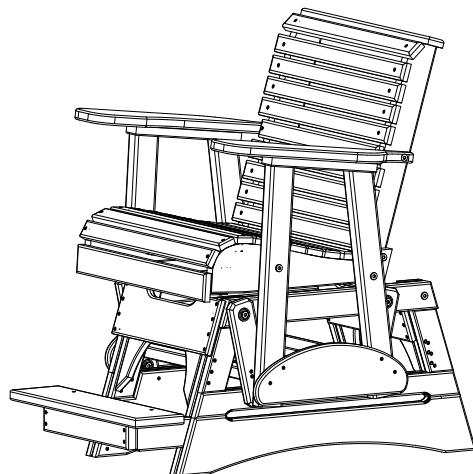

A	Overall Height	41-1/2"
B	Overall Depth	40-1/4"
C	Overall Width	30"
Weight 90Lbs.		

D	Seat Width	23"
E	Back Height	20"
F	Seat Depth	18"
G	Seat Height	23-1/2"
H	Armrest Height	33-1/2"
I	Footrest Height	6-1/2"

2 Plain Balcony Poly Glider Dimensions

01/23/ 2020

R.M.