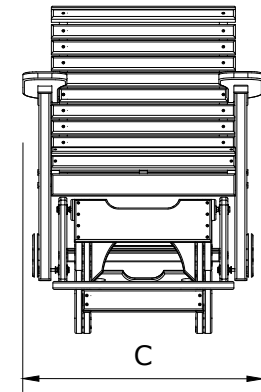

A	Overall Height	41-1/2"
B	Overall Depth	40-1/4"
C	Overall Width	30"
Weight 90Lbs.		

D	Seat Width	23"
E	Back Height	20"
F	Seat Depth	18"
G	Seat Height	23-1/2"
H	Armrest Height	33-1/2"
I	Footrest Height	6-1/2"

2 Plain Balcony Poly Glider Dimensions

01/23/ 2020

R.M.