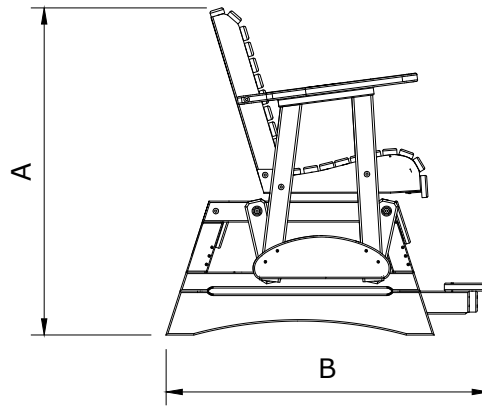

A	Overall Height	41-1/2"
B	Overall Depth	40-1/4"
C	Overall Width	30"
Weight 90Lbs.		

D	Seat Width	23"
E	Back Height	20"
F	Seat Depth	18"
G	Seat Height	23-1/2"
H	Armrest Height	33-1/2"
I	Footrest Height	6-1/2"

2 Plain Balcony Poly Glider Dimensions

01/23/ 2020

R.M.