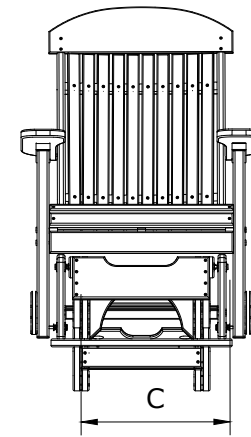

A	Overall Height	48-1/2"
B	Overall Depth	40-1/4"
C	Overall Width	30"
Weight 86Lbs.		

D	Seat Width	23"
E	Back Height	27"
F	Seat Depth	18"
G	Seat Height	23-1/2"
H	Armrest Height	33-1/2"
I	Footrest Height	6-1/2"

2' Classic Balcony Poly Glider Dimensions

01/23/ 2020

R.M.