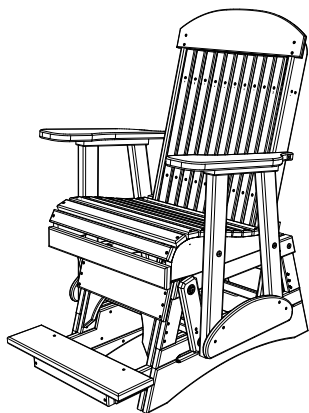

A	Overall Height	48-1/2"
B	Overall Depth	40-1/4"
C	Overall Width	30"
Weight 86Lbs.		

D	Seat Width	23"
E	Back Height	27"
F	Seat Depth	18"
G	Seat Height	23-1/2"
H	Armrest Height	33-1/2"
I	Footrest Height	6-1/2"

2' Classic Balcony Poly Glider Dimensions

01/23/ 2020

R.M.