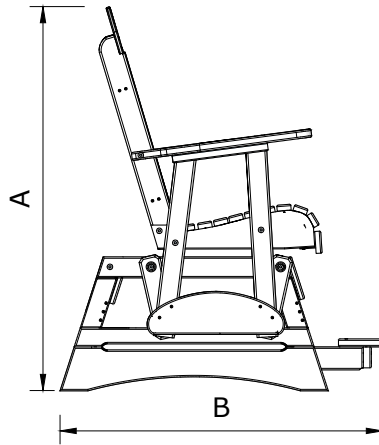

A	Overall Height	48-1/2"
B	Overall Depth	40-1/4"
C	Overall Width	30"
Weight 86Lbs.		

D	Seat Width	23"
E	Back Height	27"
F	Seat Depth	18"
G	Seat Height	23-1/2"
H	Armrest Height	33-1/2"
I	Footrest Height	6-1/2"

2' Classic Balcony Poly Glider Dimensions

01/23/ 2020

R.M.