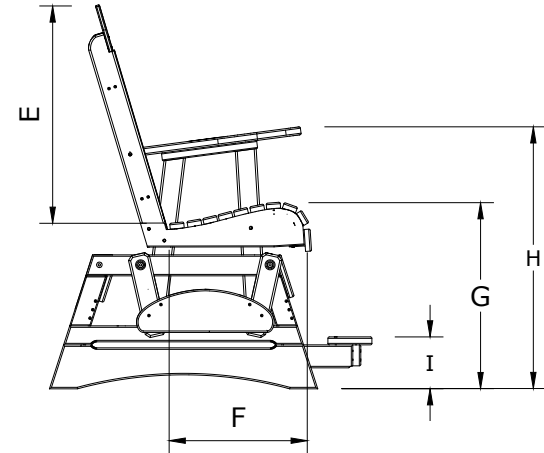

A	Overall Height	48-1/2"
B	Overall Depth	40-1/4"
C	Overall Width	30"
Weight 86Lbs.		

D	Seat Width	23"
E	Back Height	27"
F	Seat Depth	18"
G	Seat Height	23-1/2"
H	Armrest Height	33-1/2"
I	Footrest Height	6-1/2"

2' Classic Balcony Poly Glider Dimensions

01/23/ 2020

R.M.