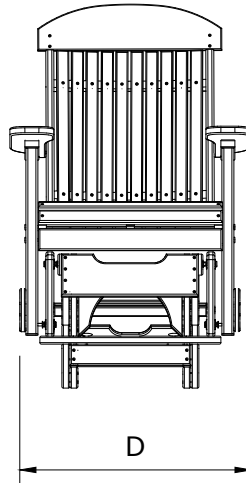

A	Overall Height	48-1/2"
B	Overall Depth	40-1/4"
C	Overall Width	30"
Weight 86Lbs.		

D	Seat Width	23"
E	Back Height	27"
F	Seat Depth	18"
G	Seat Height	23-1/2"
H	Armrest Height	33-1/2"
I	Footrest Height	6-1/2"

2' Classic Balcony Poly Glider Dimensions

01/23/ 2020

R.M.