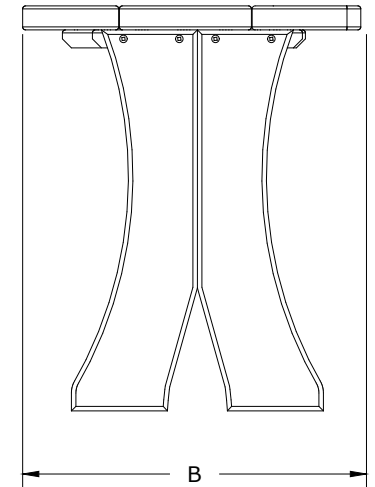

A	Overall Height	17"
B	Overall Depth	15-1/2"
C	Overall width	28
Weight 16 Lbs.		

28 Poly Table Bench Dimensions

09/27/ 2019

R.M.