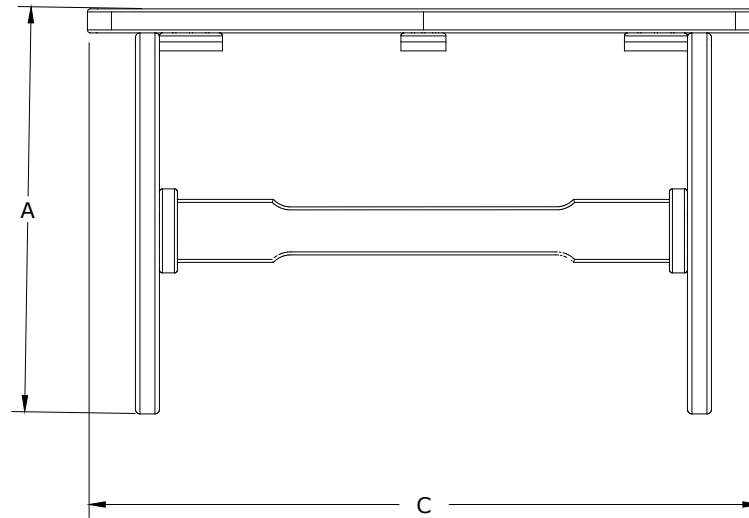

A	Overall Height	17"
B	Overall Depth	15-1/2"
C	Overall width	28
Weight 16 Lbs.		

28 Poly Table Bench Dimensions

09/27/ 2019

R.M.