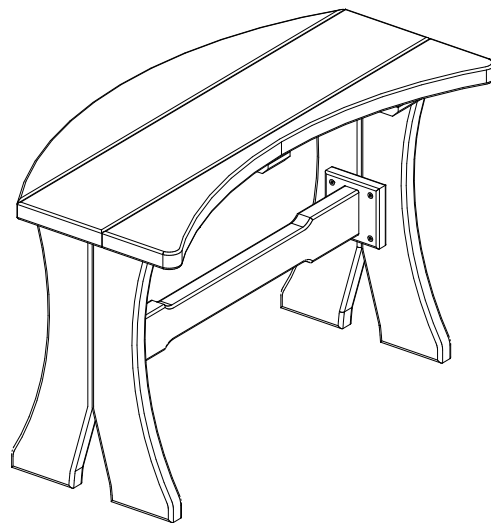

A	Overall Height	17"
B	Overall Depth	15-1/2"
C	Overall width	28
Weight 16 Lbs.		

28 Poly Table Bench Dimensions

09/27/ 2019

R.M.