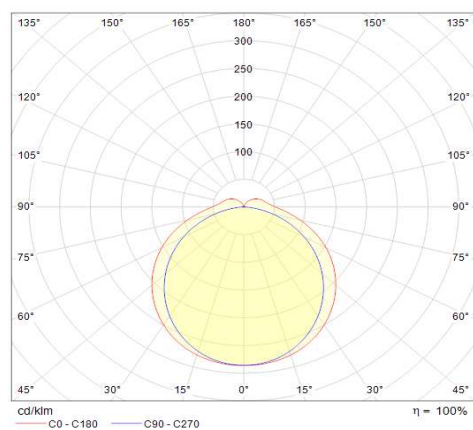

Mounting/Connection

Wall, ceiling or suspended