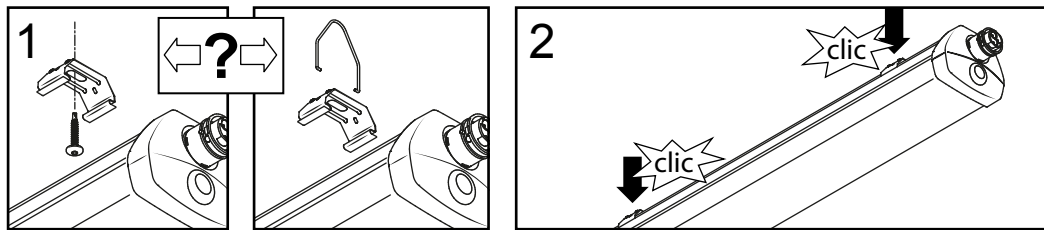

-
-
-
-
-

Installation instructions

Instructions de montage
Montageanleitung

IP65

Rezista Primo

L	Lf
600	300-450
1200	500-1050
1500	600-1350

The light source of this luminaire is not replaceable; when the light source reaches its end of life, the whole luminaire shall be replaced.