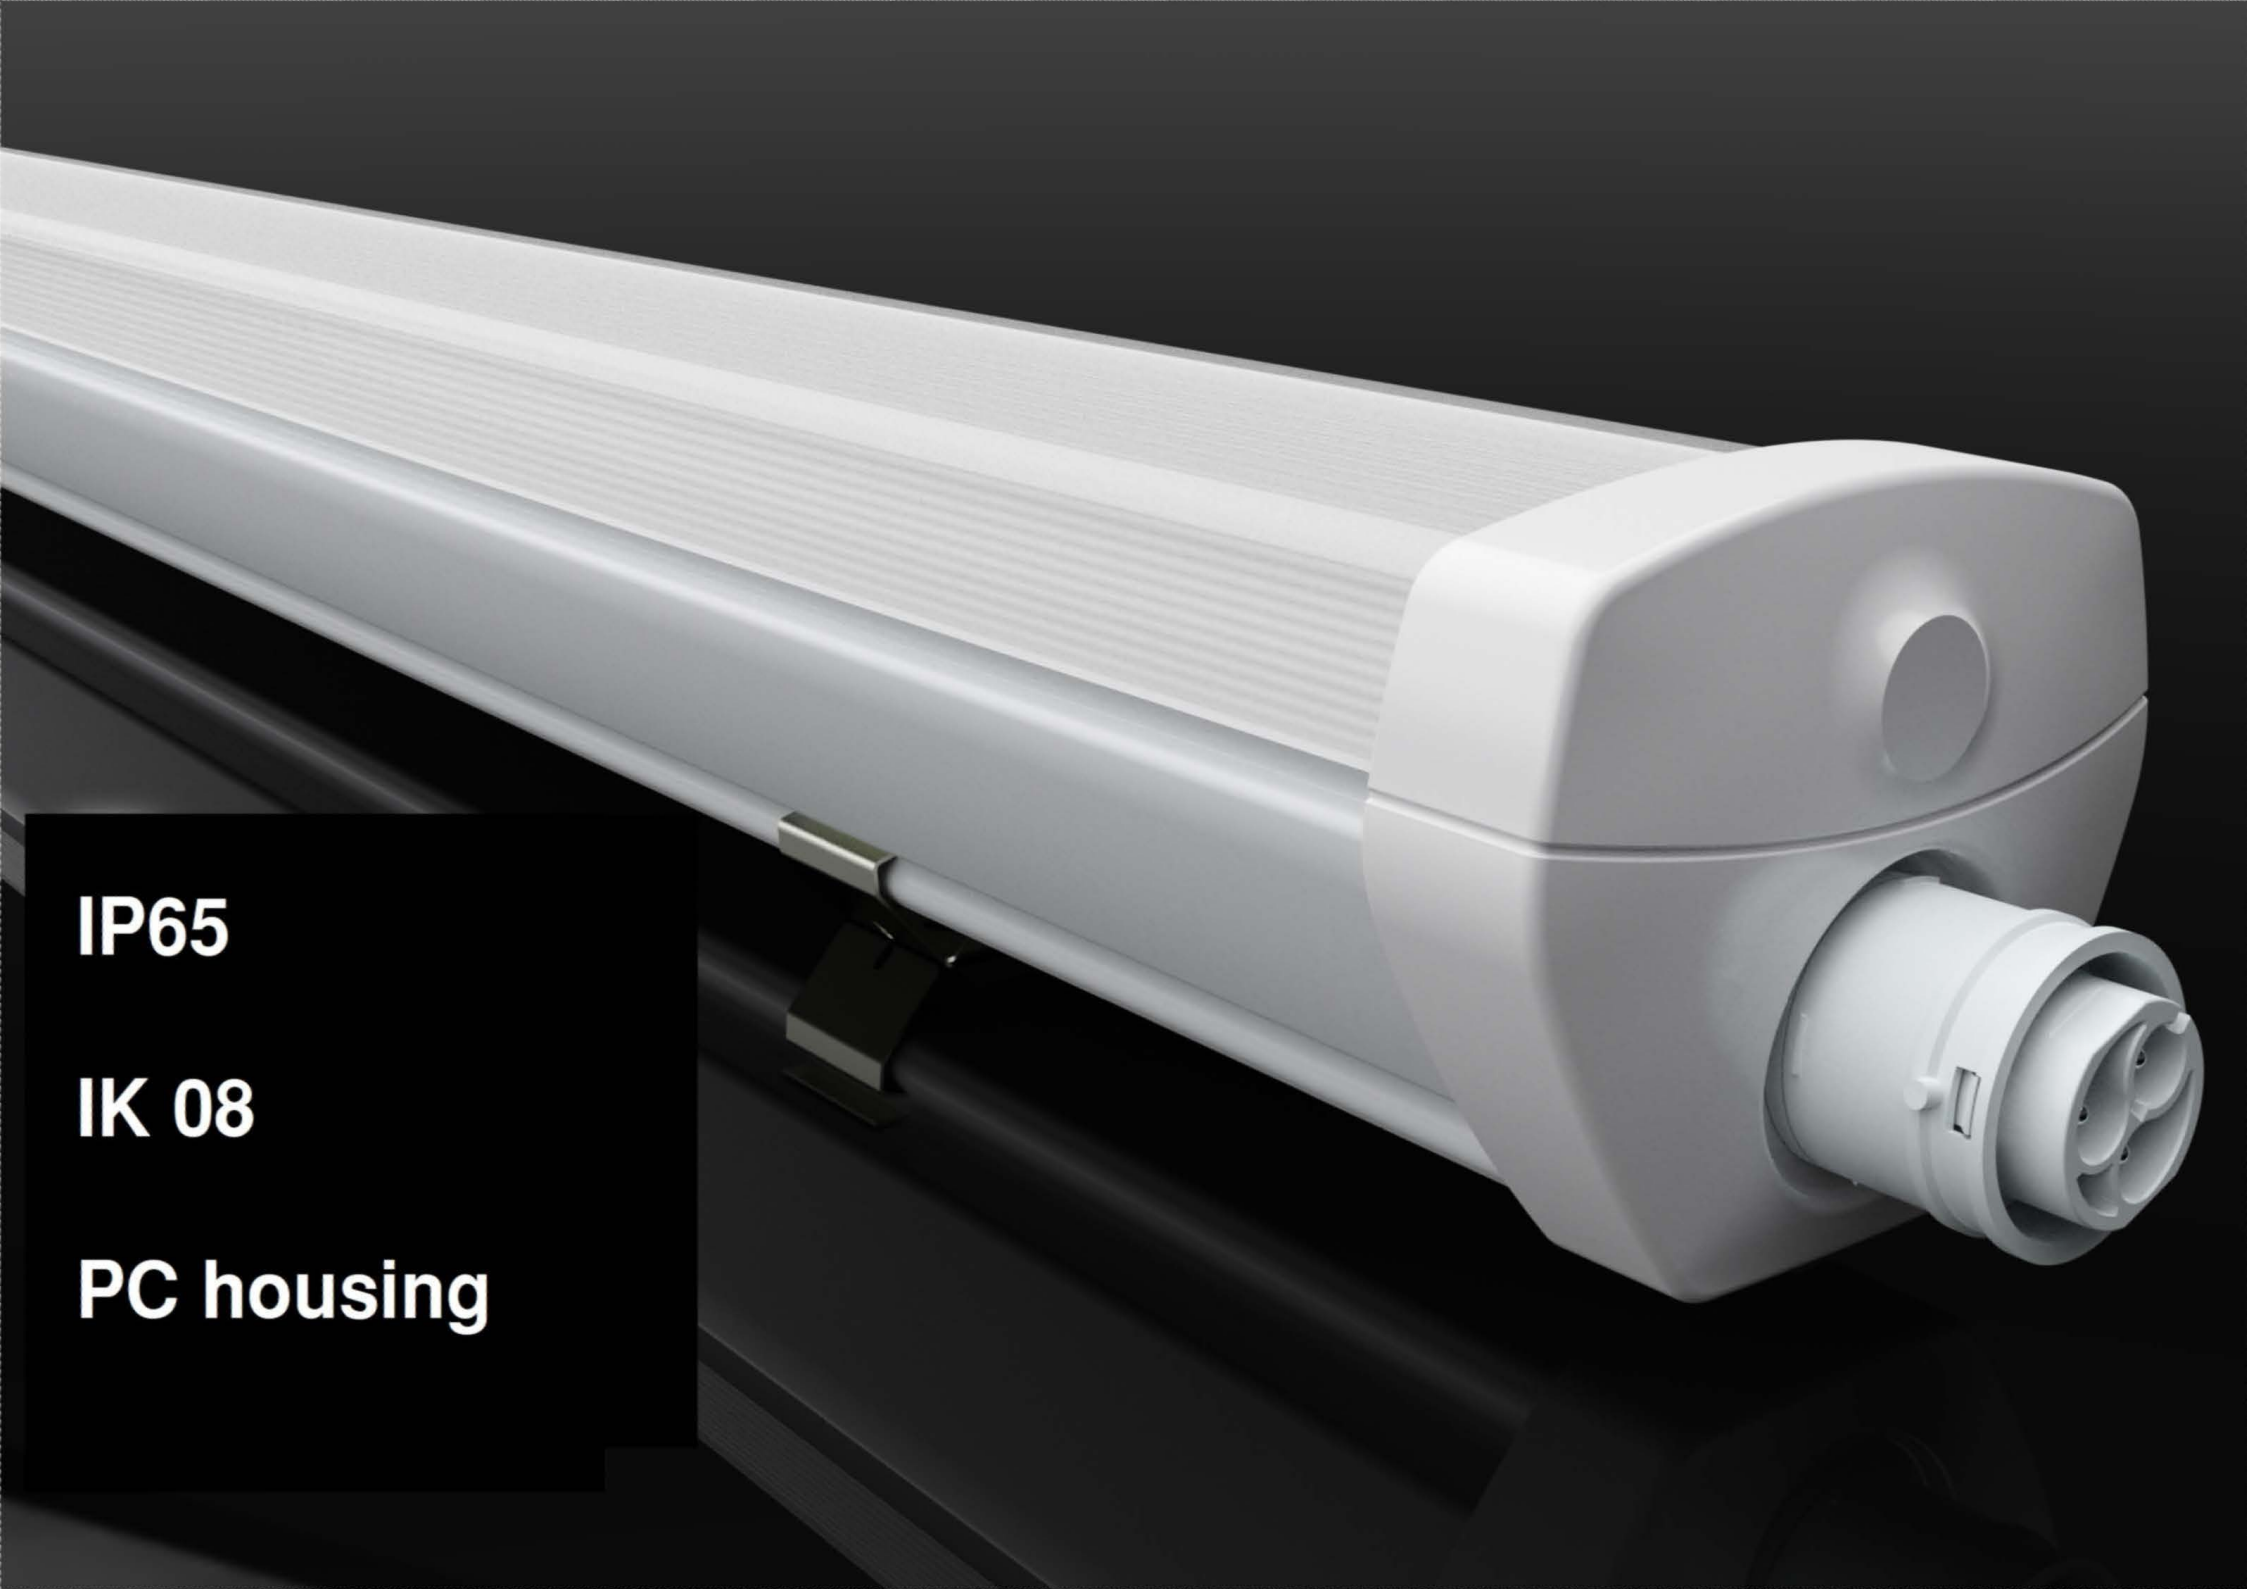

Rezista Warehouse Series

REZISTA PRIMO

ريزستا

IP65

IK 08

PC housing

Rezista Primo 600 4K 2560lm IP65

Weatherproof, surface mounted luminaire, made from polycarbonate.

SDCM: 3

Energy class: A++

Control gear

non-dimmable

Protection

Class I, IP65, IKo8, Ta= -20° +35°C

Optic

Frosted diffuser (co-extrusion)

Material and finish

Housing: Frosted Polycarbonate

End-caps: Grey Polycarbonate

Stainless steel mounting brackets

Mounting/Connection

Wall, ceiling or suspended

Rezista Primo 1200 4K 5130lm IP65

Weatherproof, surface mounted luminaire, made from polycarbonate.

Material and finish

Housing: Frosted Polycarbonate

End-caps: Grey Polycarbonate

Stainless steel mounting brackets

Mounting/Connection

Wall, ceiling or suspended

Rezista Primo 1500 4K 6420lm IP65

Weatherproof, surface mounted luminaire, made from polycarbonate.