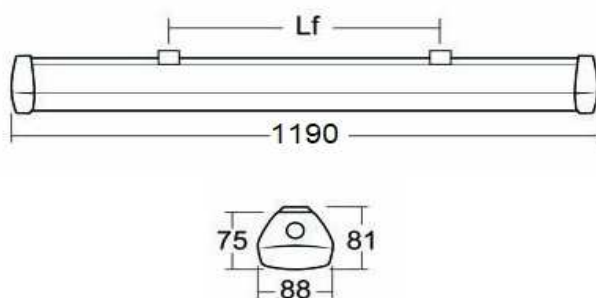

Material and finish

Housing: Frosted Polycarbonate

End-caps: Grey Polycarbonate

Stainless steel mounting brackets

Mounting/Connection

Wall, ceiling or suspended

Rezista Primo 1500 4K 6420lm IP65

Weatherproof, surface mounted luminaire, made from polycarbonate.