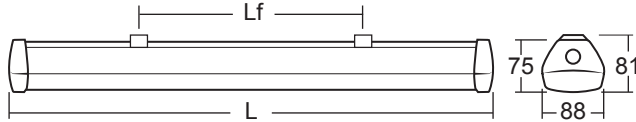

-
-
-
-
-

Installation instructions

Instructions de montage
Montageanleitung

IP65

Rezista Primo

L	Lf
600	300-450
1200	500-1050
1500	600-1350

The light source of this luminaire is not replaceable; when the light source reaches its end of life, the whole luminaire shall be replaced.