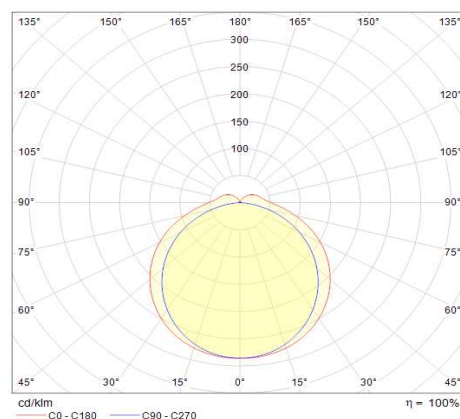

Mounting/Connection

Wall, ceiling or suspended