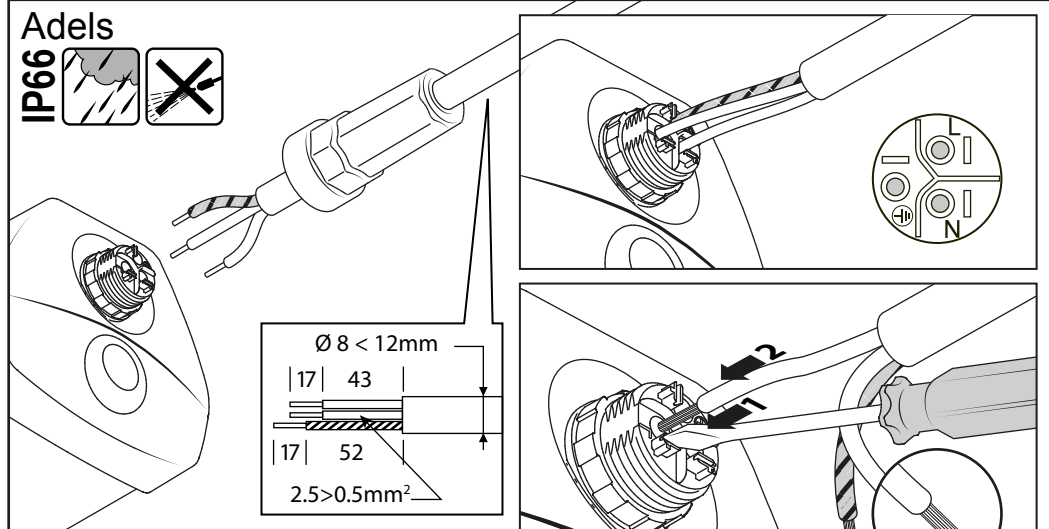

-
-
-
-
-

Installation instructions

Instructions de montage
Montageanleitung

IP65

Rezista Primo

L	Lf
600	300-450
1200	500-1050
1500	600-1350

The light source of this luminaire is not replaceable; when the light source reaches its end of life, the whole luminaire shall be replaced.