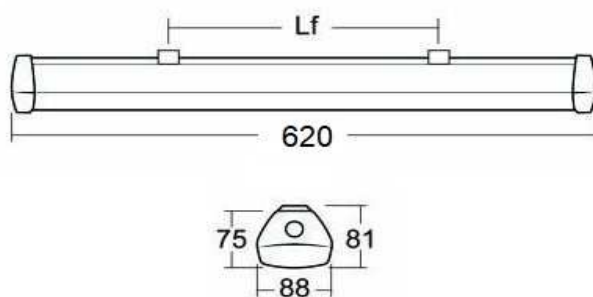

Material and finish

Housing: Frosted Polycarbonate

End-caps: Grey Polycarbonate

Stainless steel mounting brackets

Mounting/Connection

Wall, ceiling or suspended

Rezista Primo 1200 4K 5130lm IP65

Weatherproof, surface mounted luminaire, made from polycarbonate.