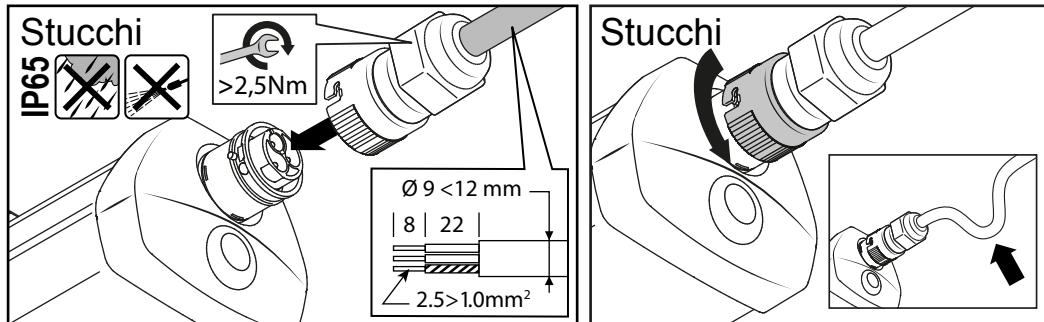

-
-
-
-
-

Installation instructions

Instructions de montage
Montageanleitung

IP65

Rezista Primo

L	Lf
600	300-450
1200	500-1050
1500	600-1350

The light source of this luminaire is not replaceable; when the light source reaches its end of life, the whole luminaire shall be replaced.