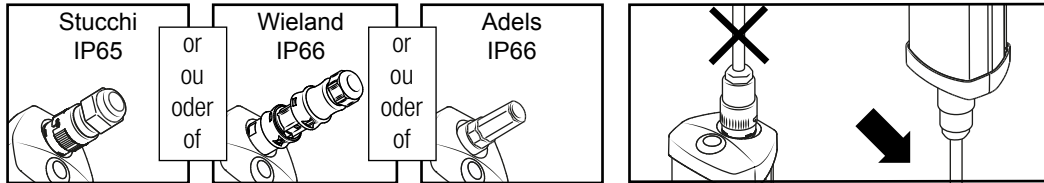

-
-
-
-
-

Installation instructions

Instructions de montage
Montageanleitung

IP65

Rezista Primo

L	Lf
600	300-450
1200	500-1050
1500	600-1350

The light source of this luminaire is not replaceable; when the light source reaches its end of life, the whole luminaire shall be replaced.