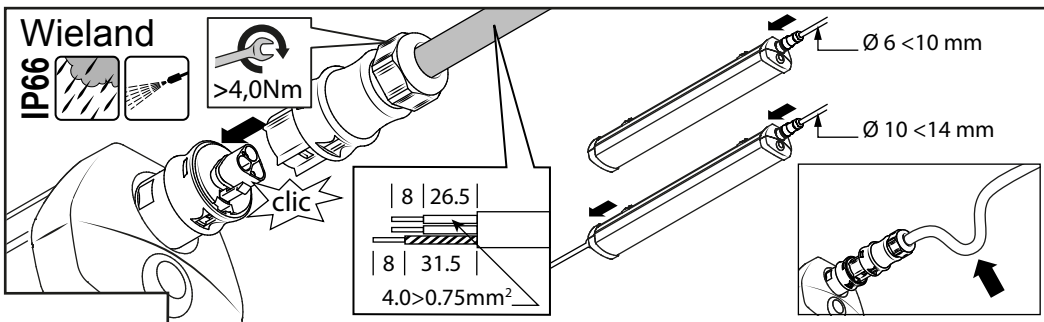

-
-
-
-
-

Installation instructions

Instructions de montage
Montageanleitung

IP65

Rezista Primo

L	Lf
600	300-450
1200	500-1050
1500	600-1350

The light source of this luminaire is not replaceable; when the light source reaches its end of life, the whole luminaire shall be replaced.