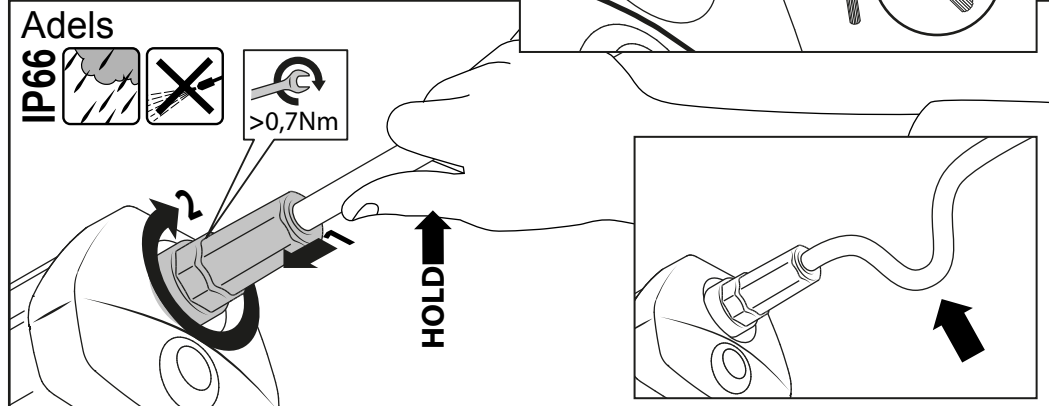

-
-
-
-
-

Installation instructions

Instructions de montage
Montageanleitung

IP65

Rezista Primo

L	Lf
600	300-450
1200	500-1050
1500	600-1350

The light source of this luminaire is not replaceable; when the light source reaches its end of life, the whole luminaire shall be replaced.