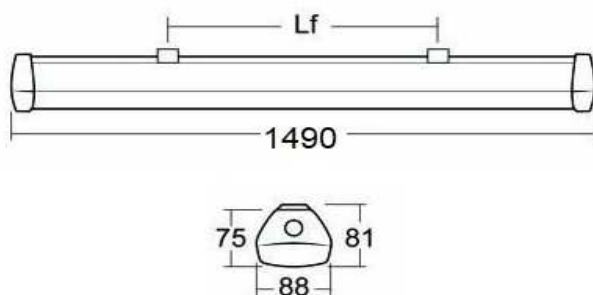

Mounting/Connection

Wall, ceiling or suspended