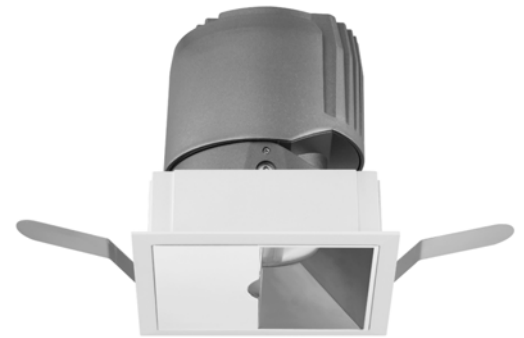

# EDGE II

## Recessed Downlight

Norms: EN 60598-1, EN 60598-2-1, EN60598-2-2

Product information

Product number:	REG2095W - 20W
Input Voltage (v):	220-240V
Dimming:	On/Off, TRIAC, 1-10V, DALI
Light source:	COB LED
luminaire Lifetime:	50.000h (L80-B10, Ta25°C)
Rotation Angle (degree):	350
Tilting Angle (degree):	N/A
IP Rating:	20
Working Temperature (°C)	-5 ~ +30
Storage Temperature (°C)	-20 ~ +50
Material:	Aluminium
Fitting Colors:	9016 Sandy White / 9017 Sandy Black

Square Trim

Square Trimless

Packaging information

N.W. lamp (Kg)	0.6
G.W. Carton (Kg)	26
Master carton dimensions(mm)	678x670x277
Quantity per carton(PCS)	40

Beam	Watt	CRI	Luminous	CCT	Code
20	20W	90	808.7	4000K	REG2095WS-20G40
			732.9	3000K	REG2095WS-20G30
			688.9	2700K	REG2095WS-20G27
25	20W	90	846.1	4000K	REG2095WM-20G40
			804.4	3000K	REG2095WM-20G30
			756.1	2700K	REG2095WM-20G27
38	20W	90	903.0	4000K	REG2095WF-20G40
			844.5	3000K	REG2095WF-20G30
			793.8	2700K	REG2095WF-20G27

Code composition: REG2 095 W S1 W - R S 01 - D 20 G27

- ① ② ③ ④ ⑤ ⑥ ⑦ ⑧ ⑨ ⑩ ⑪

Product Code	Hole Cut Size	Structural	Structural style	Finishes	Optical	Angle	Anti-glare cover	Dimming	Watt	LED	Kelvin & CRI	
REG2	Φ95mm	Fixed	R1 Round Trim	White	Reflector	S Spot	01 Mirror silver	X Not-Driver	20W	H27	2700 95	
	Φ75mm	Adjustable	R2 Round Trimless	Black	Lens	M Medium	02 Flax Silver	T TRIAC		G27	2700 90	
	Φ55mm	Wall Washer	S1	S1 Square Trim			F Flood	03 Matte white	V 1-10V		G30	3000 90
				S2 Square Trimless				04 Blinding black	D DALI		G40	4000 90
							05 Bright black		E50	5000 80		
							06 Matte black					
							07 Charm Gold					