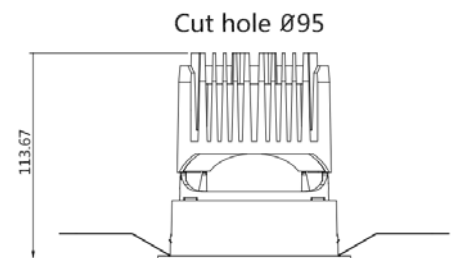

## Recessed Downlight

Norms: EN 60598-1, EN 60598-2-1, EN60598-2-2

Product information

Product number:	REG2095W - 20W
Input Voltage (v):	220-240V
Dimming:	On/Off, TRIAC, 1-10V, DALI
Light source:	COB LED
luminaire Lifetime:	50.000h (L80-B10, Ta25°C)
Rotation Angle (degree):	350
Tilting Angle (degree):	N/A
IP Rating:	20
Working Temperature (°C)	-5 ~ +30
Storage Temperature (°C)	-20 ~ +50
Material:	Aluminium
Fitting Colors:	9016 Sandy White / 9017 Sandy Black

Square Trim

Square Trimless

Packaging information

N.W. lamp (Kg)	0.6
G.W. Carton (Kg)	26
Master carton dimensions(mm)	678x670x277
Quantity per carton(PCS)	40

Beam	Watt	CRI	Luminous	CCT	Code
20	20W	90	808.7	4000K	REG2095WS-20G40
			732.9	3000K	REG2095WS-20G30
			688.9	2700K	REG2095WS-20G27
25	20W	90	846.1	4000K	REG2095WM-20G40
			804.4	3000K	REG2095WM-20G30
			756.1	2700K	REG2095WM-20G27
38	20W	90	903.0	4000K	REG2095WF-20G40
			844.5	3000K	REG2095WF-20G30
			793.8	2700K	REG2095WF-20G27

Code composition: REG2 095 W S1 W - R S 01 - D 20 G27

- ① ② ③ ④ ⑤ ⑥ ⑦ ⑧ ⑨ ⑩ ⑪

Product Code	Hole Cut Size	Structural	Structural style	Finishes	Optical	Angle	Anti-glare cover	Dimming	Watt	LED	Kelvin & CRI	
REG2	Φ95mm	Fixed	R1 Round Trim	White	Reflector	S Spot	01 Mirror silver	X Not-Driver	20W	H27	2700 95	
	Φ75mm	Adjustable	R2 Round Trimless	Black	Lens	M Medium	02 Flax Silver	T TRIAC		G27	2700 90	
	Φ55mm	Wall Washer	S1	S1 Square Trim			F Flood	03 Matte white	V 1-10V		G30	3000 90
				S2 Square Trimless				04 Blinding black	D DALI		G40	4000 90
							05 Bright black		E50	5000 80		
							06 Matte black					
							07 Charm Gold					